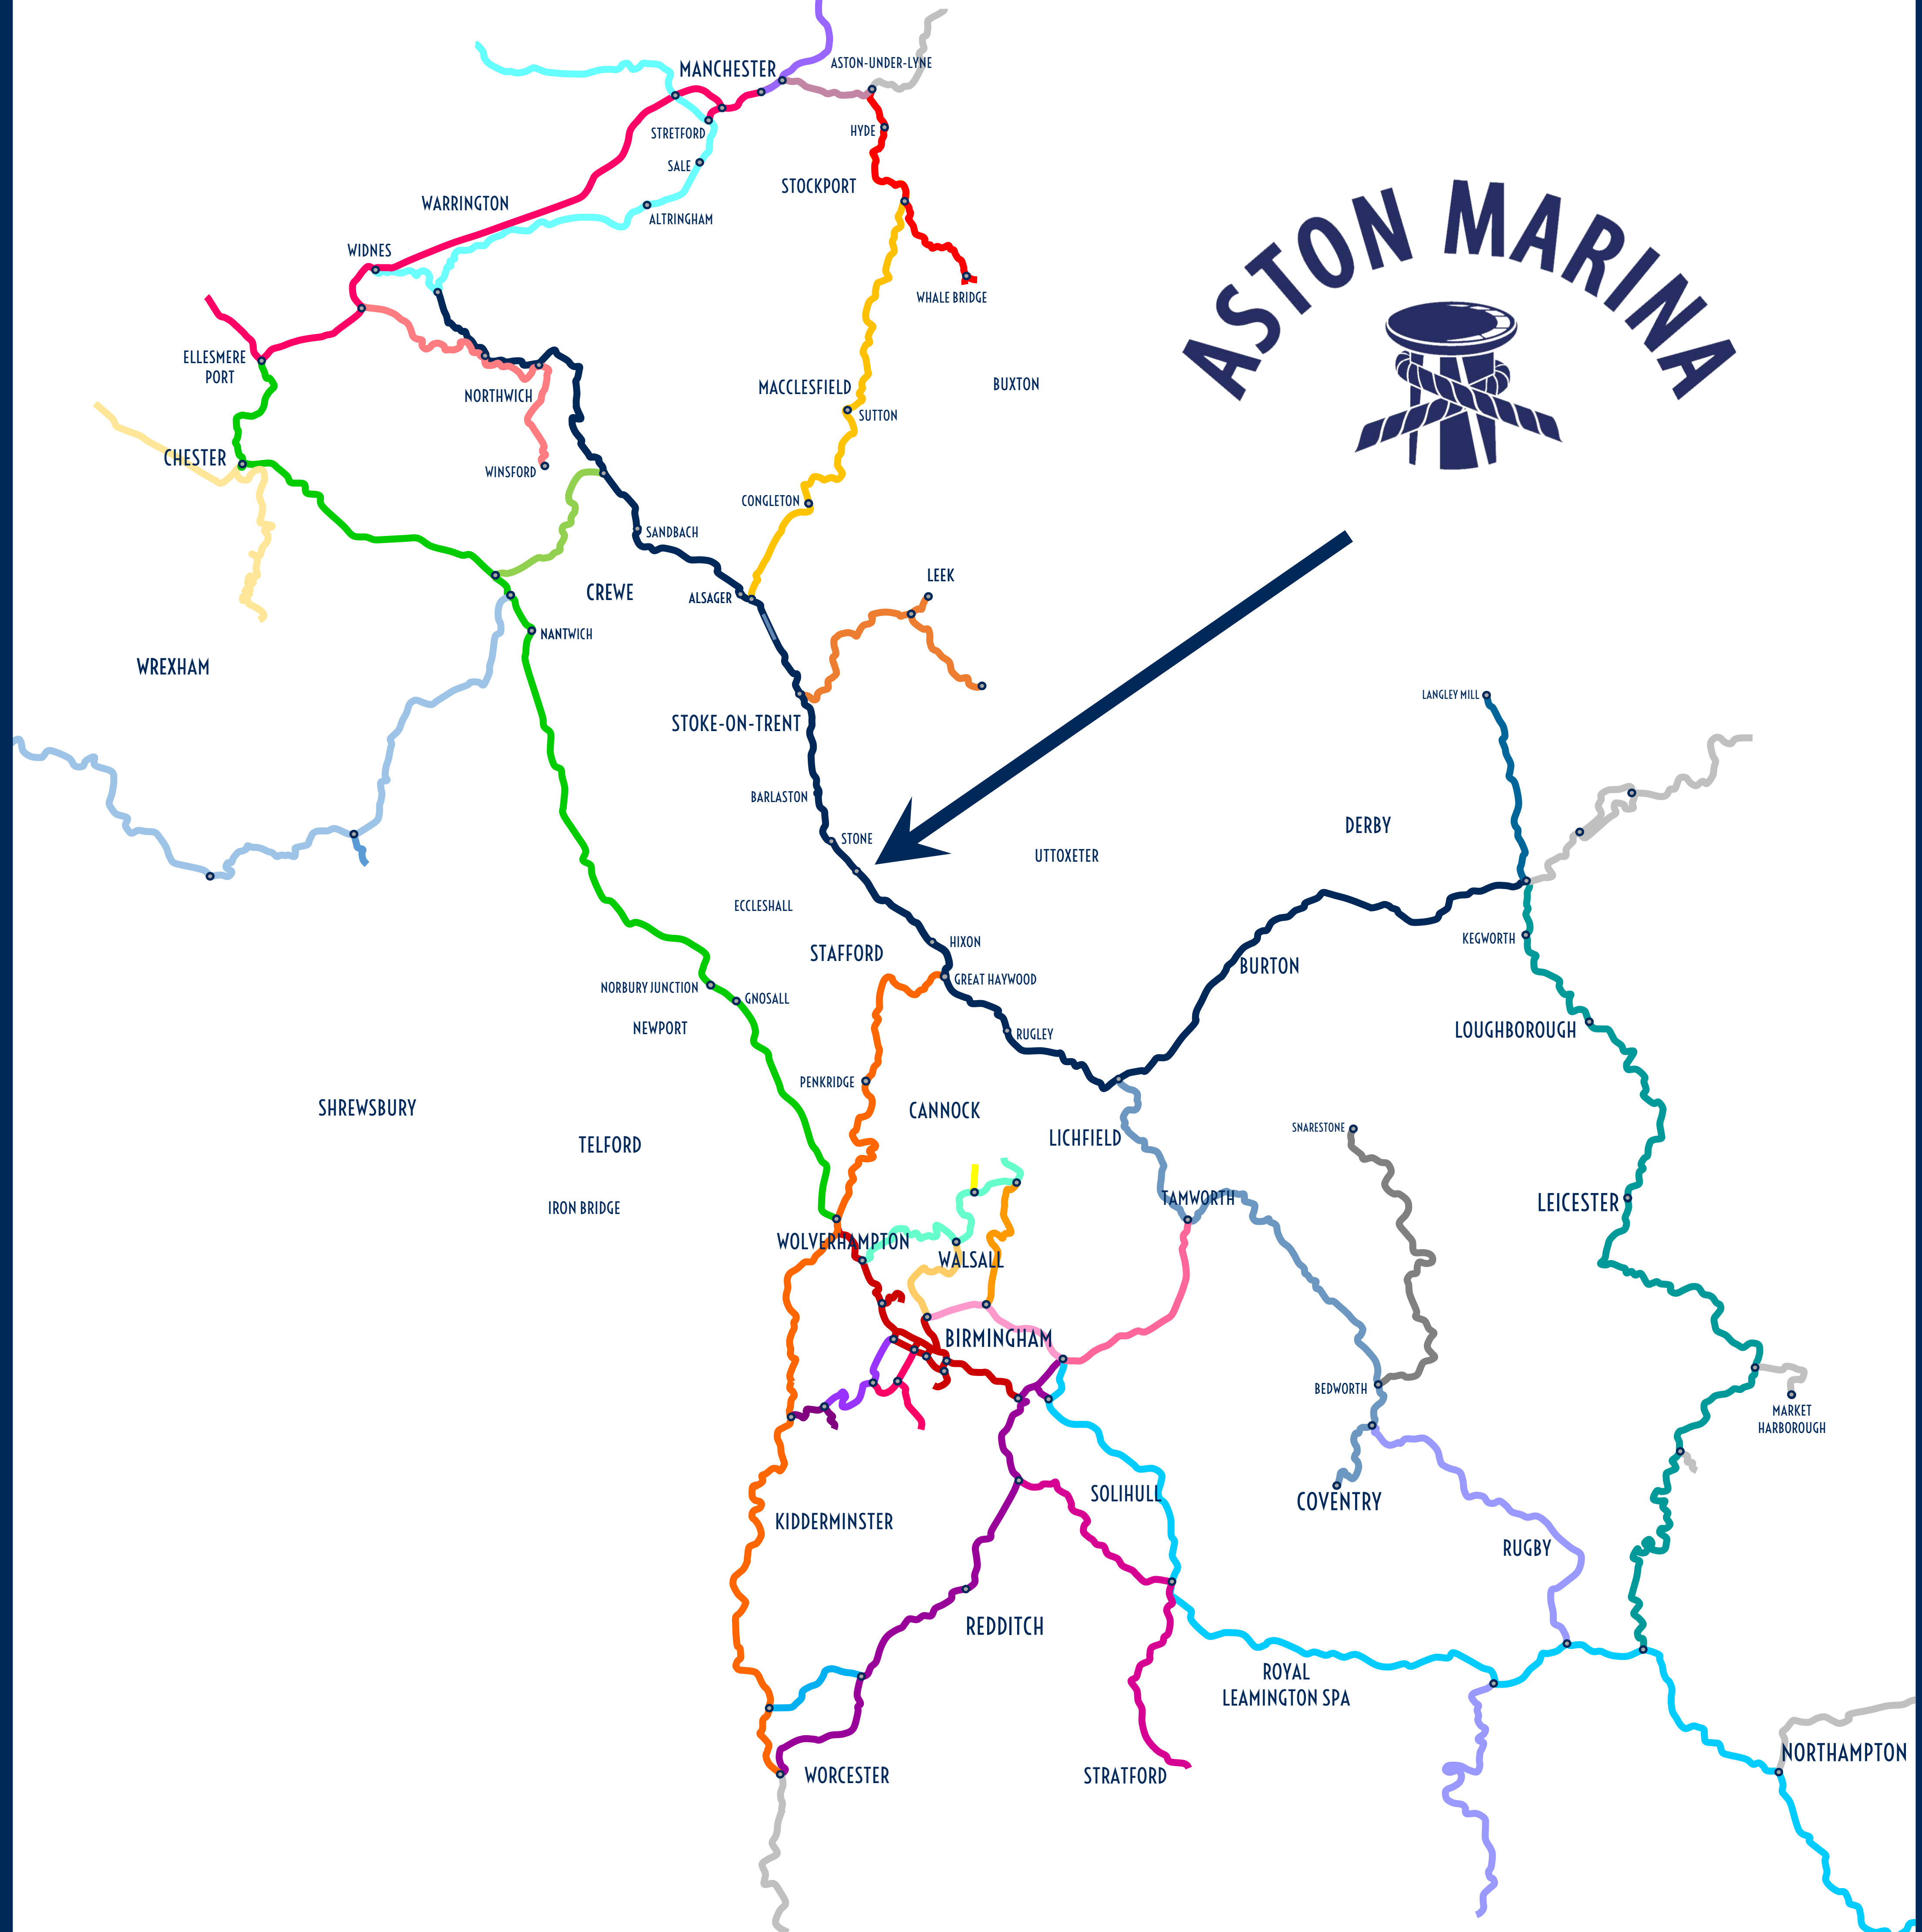

*at the heart of the*  
**CANAL NETWORK**

- Trent & Mersey
- Staffordshire & Worcestershire Canal
- Caudon Canal
- Macclesfield Canal
- Shropshire Union Canal
- Shropshire Union Canal - Middlewich Branch
- Llangollen Canal
- Llangollen Canal - Prees Branch
- Grand Union Canal
- Leicester Grand Union Canal & River Soar
- Birmingham & Fradley Canal
- Stratford & North Stratford Canal
- Worcester & Birmingham Canal
- Birmingham Canal Navigations
- Rushall Canal
- Walsall Canal
- Tame Valley Canal
- Coventry Canal
- Droitwich Barge Canal
- Ashby Canal
- Oxford Canal
- Dudley Canal
- Erewash Canal
- Wryly & Essington Canal
- Bridgewater Canal
- River Dee
- Weaver Canal
- Manchester Ship Canal
- Peak Forest Canal
- Ashton Canal
- Rochdale Canal