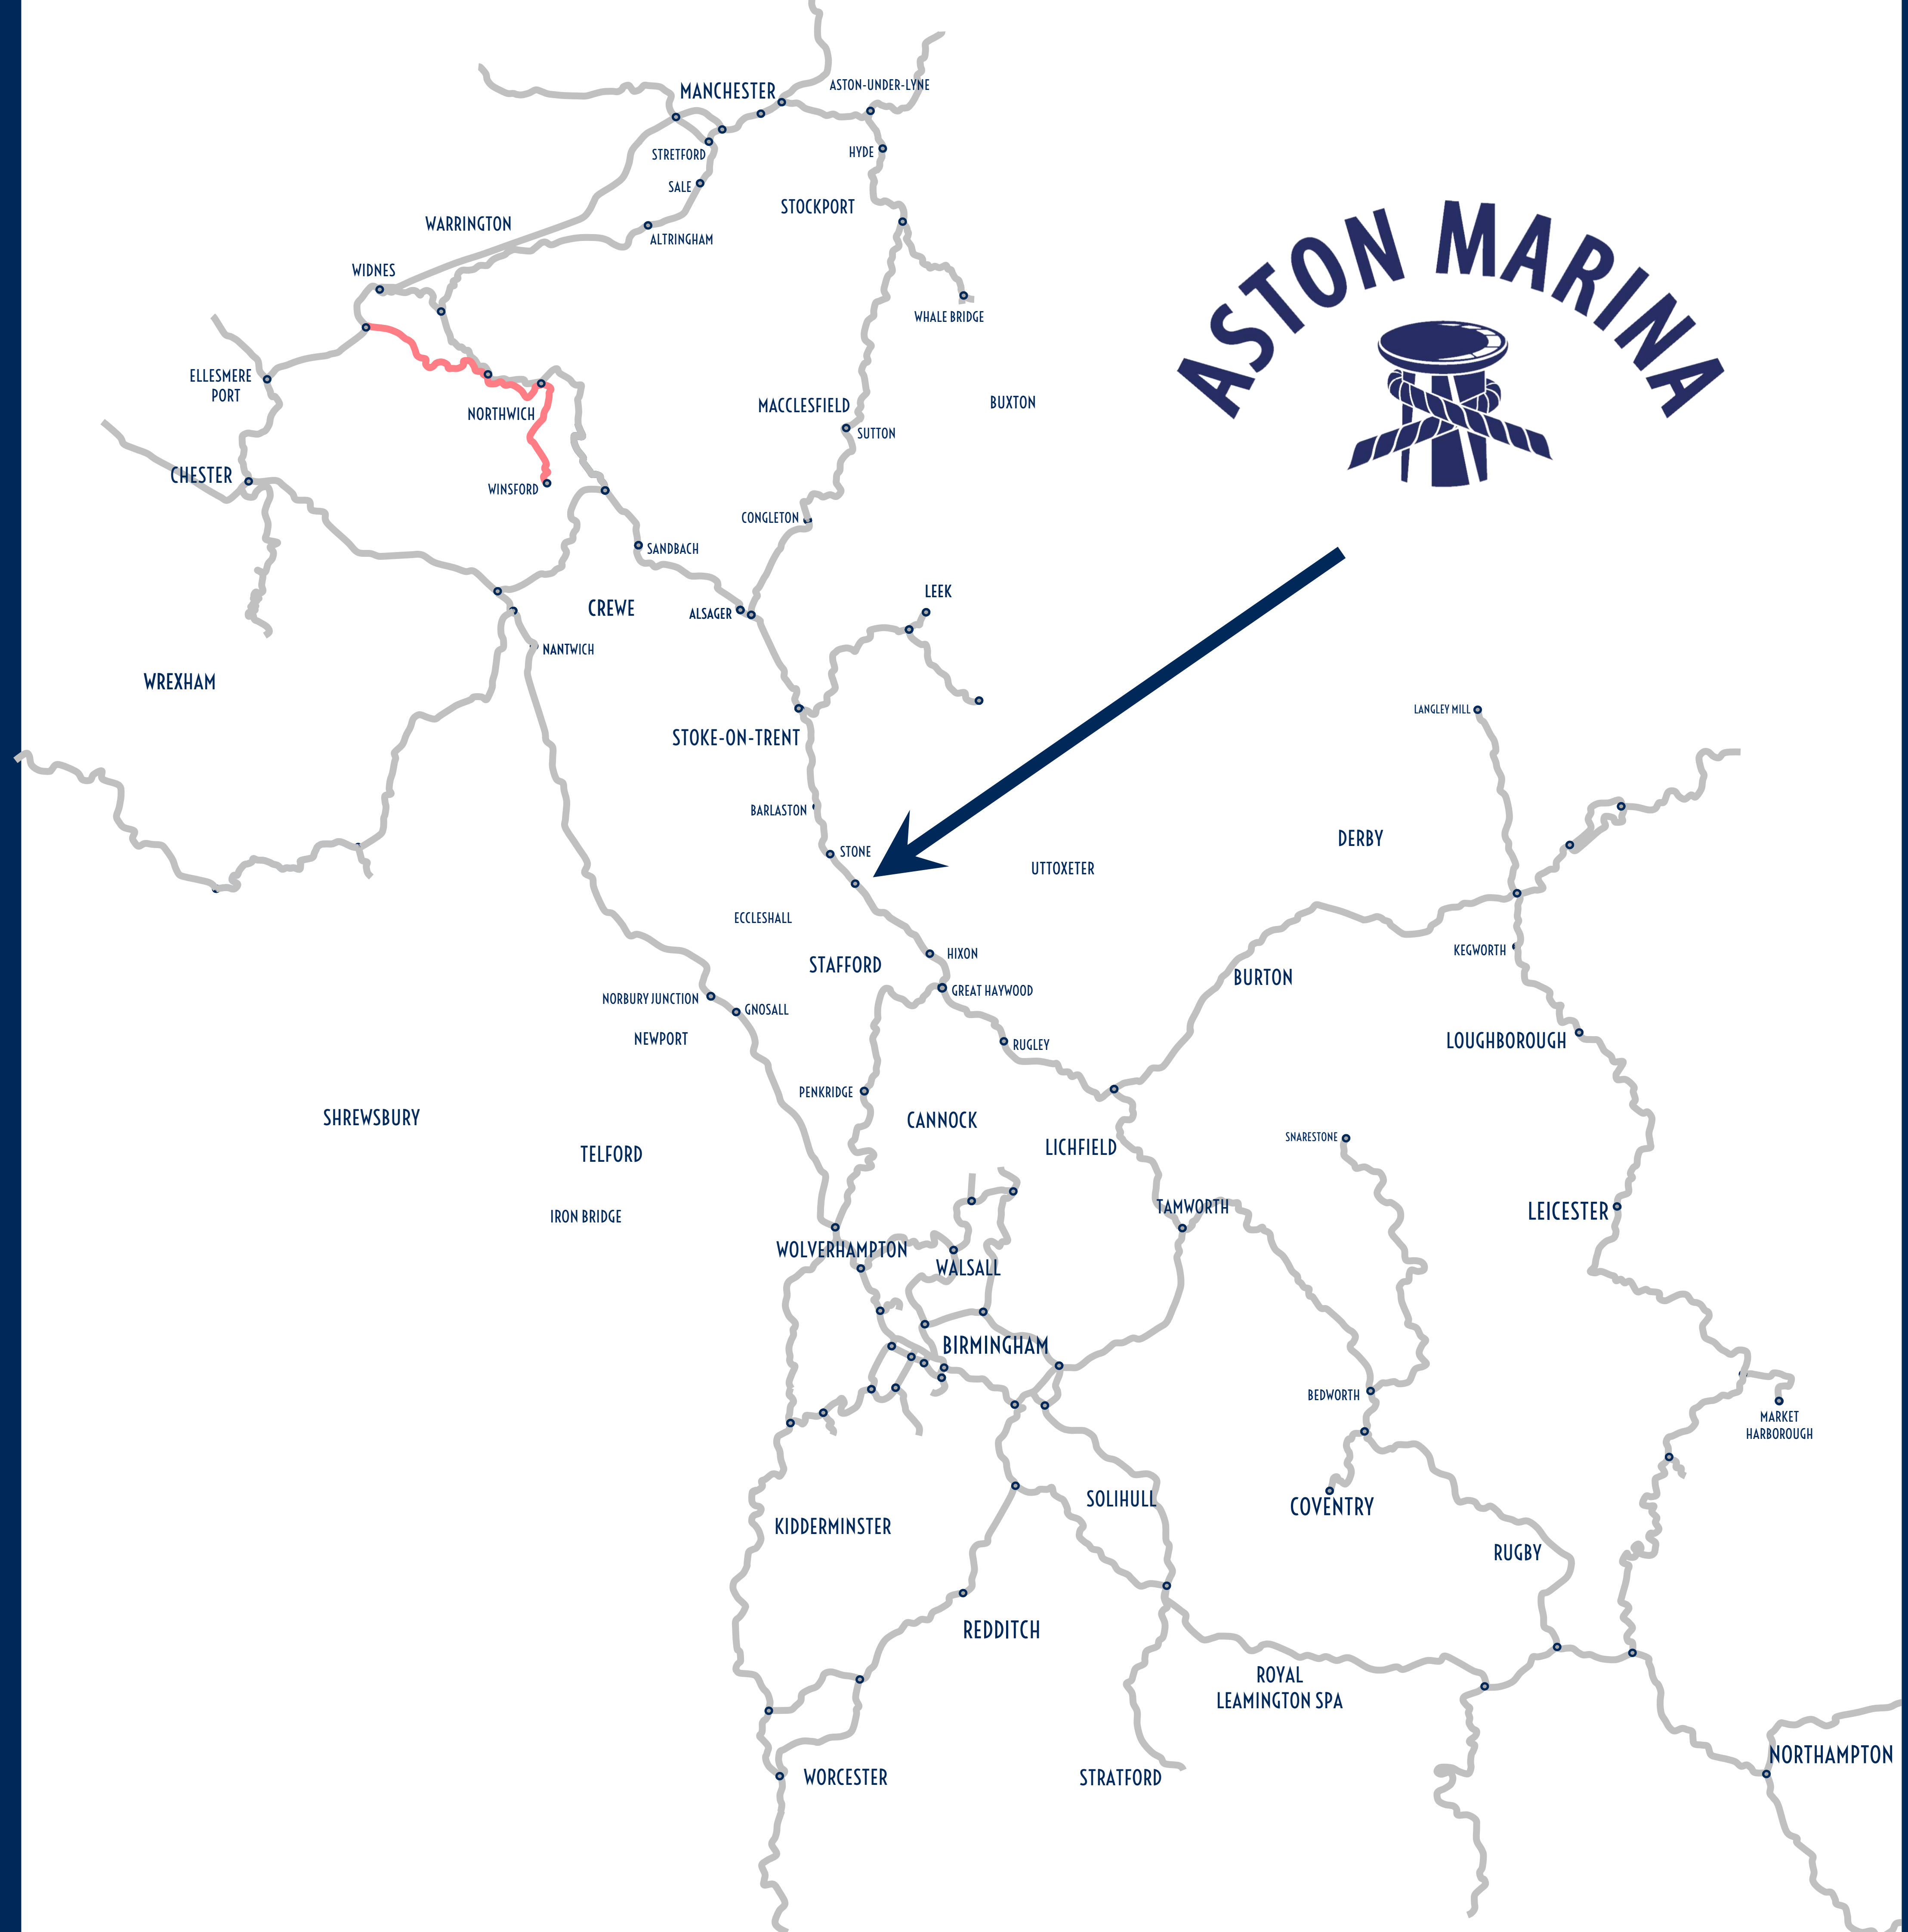

at the heart of the
CANAL NETWORK

- Trent & Mersey
- Staffordshire & Worcestershire Canal
- Caudon Canal
- Macclesfield Canal
- Shropshire Union Canal
- Shropshire Union Canal - Middlewich Branch
- Llangollen Canal
- Llangollen Canal - Prees Branch
- Grand Union Canal
- Leicester Grand Union Canal & River Soar
- Birmingham & Fradley Canal
- Stratford & North Stratford Canal
- Worcester & Birmingham Canal
- Birmingham Canal Navigations
- Rushall Canal
- Walsall Canal
- Tame Valley Canal
- Coventry Canal
- Droitwich Barge Canal
- Ashby Canal
- Oxford Canal
- Dudley Canal
- Erewash Canal
- Wryly & Essington Canal
- Bridgewater Canal
- River Dee
- **Weaver Canal**
- Manchester Ship Canal
- Peak Forest Canal
- Ashton Canal
- Rochdale Canal