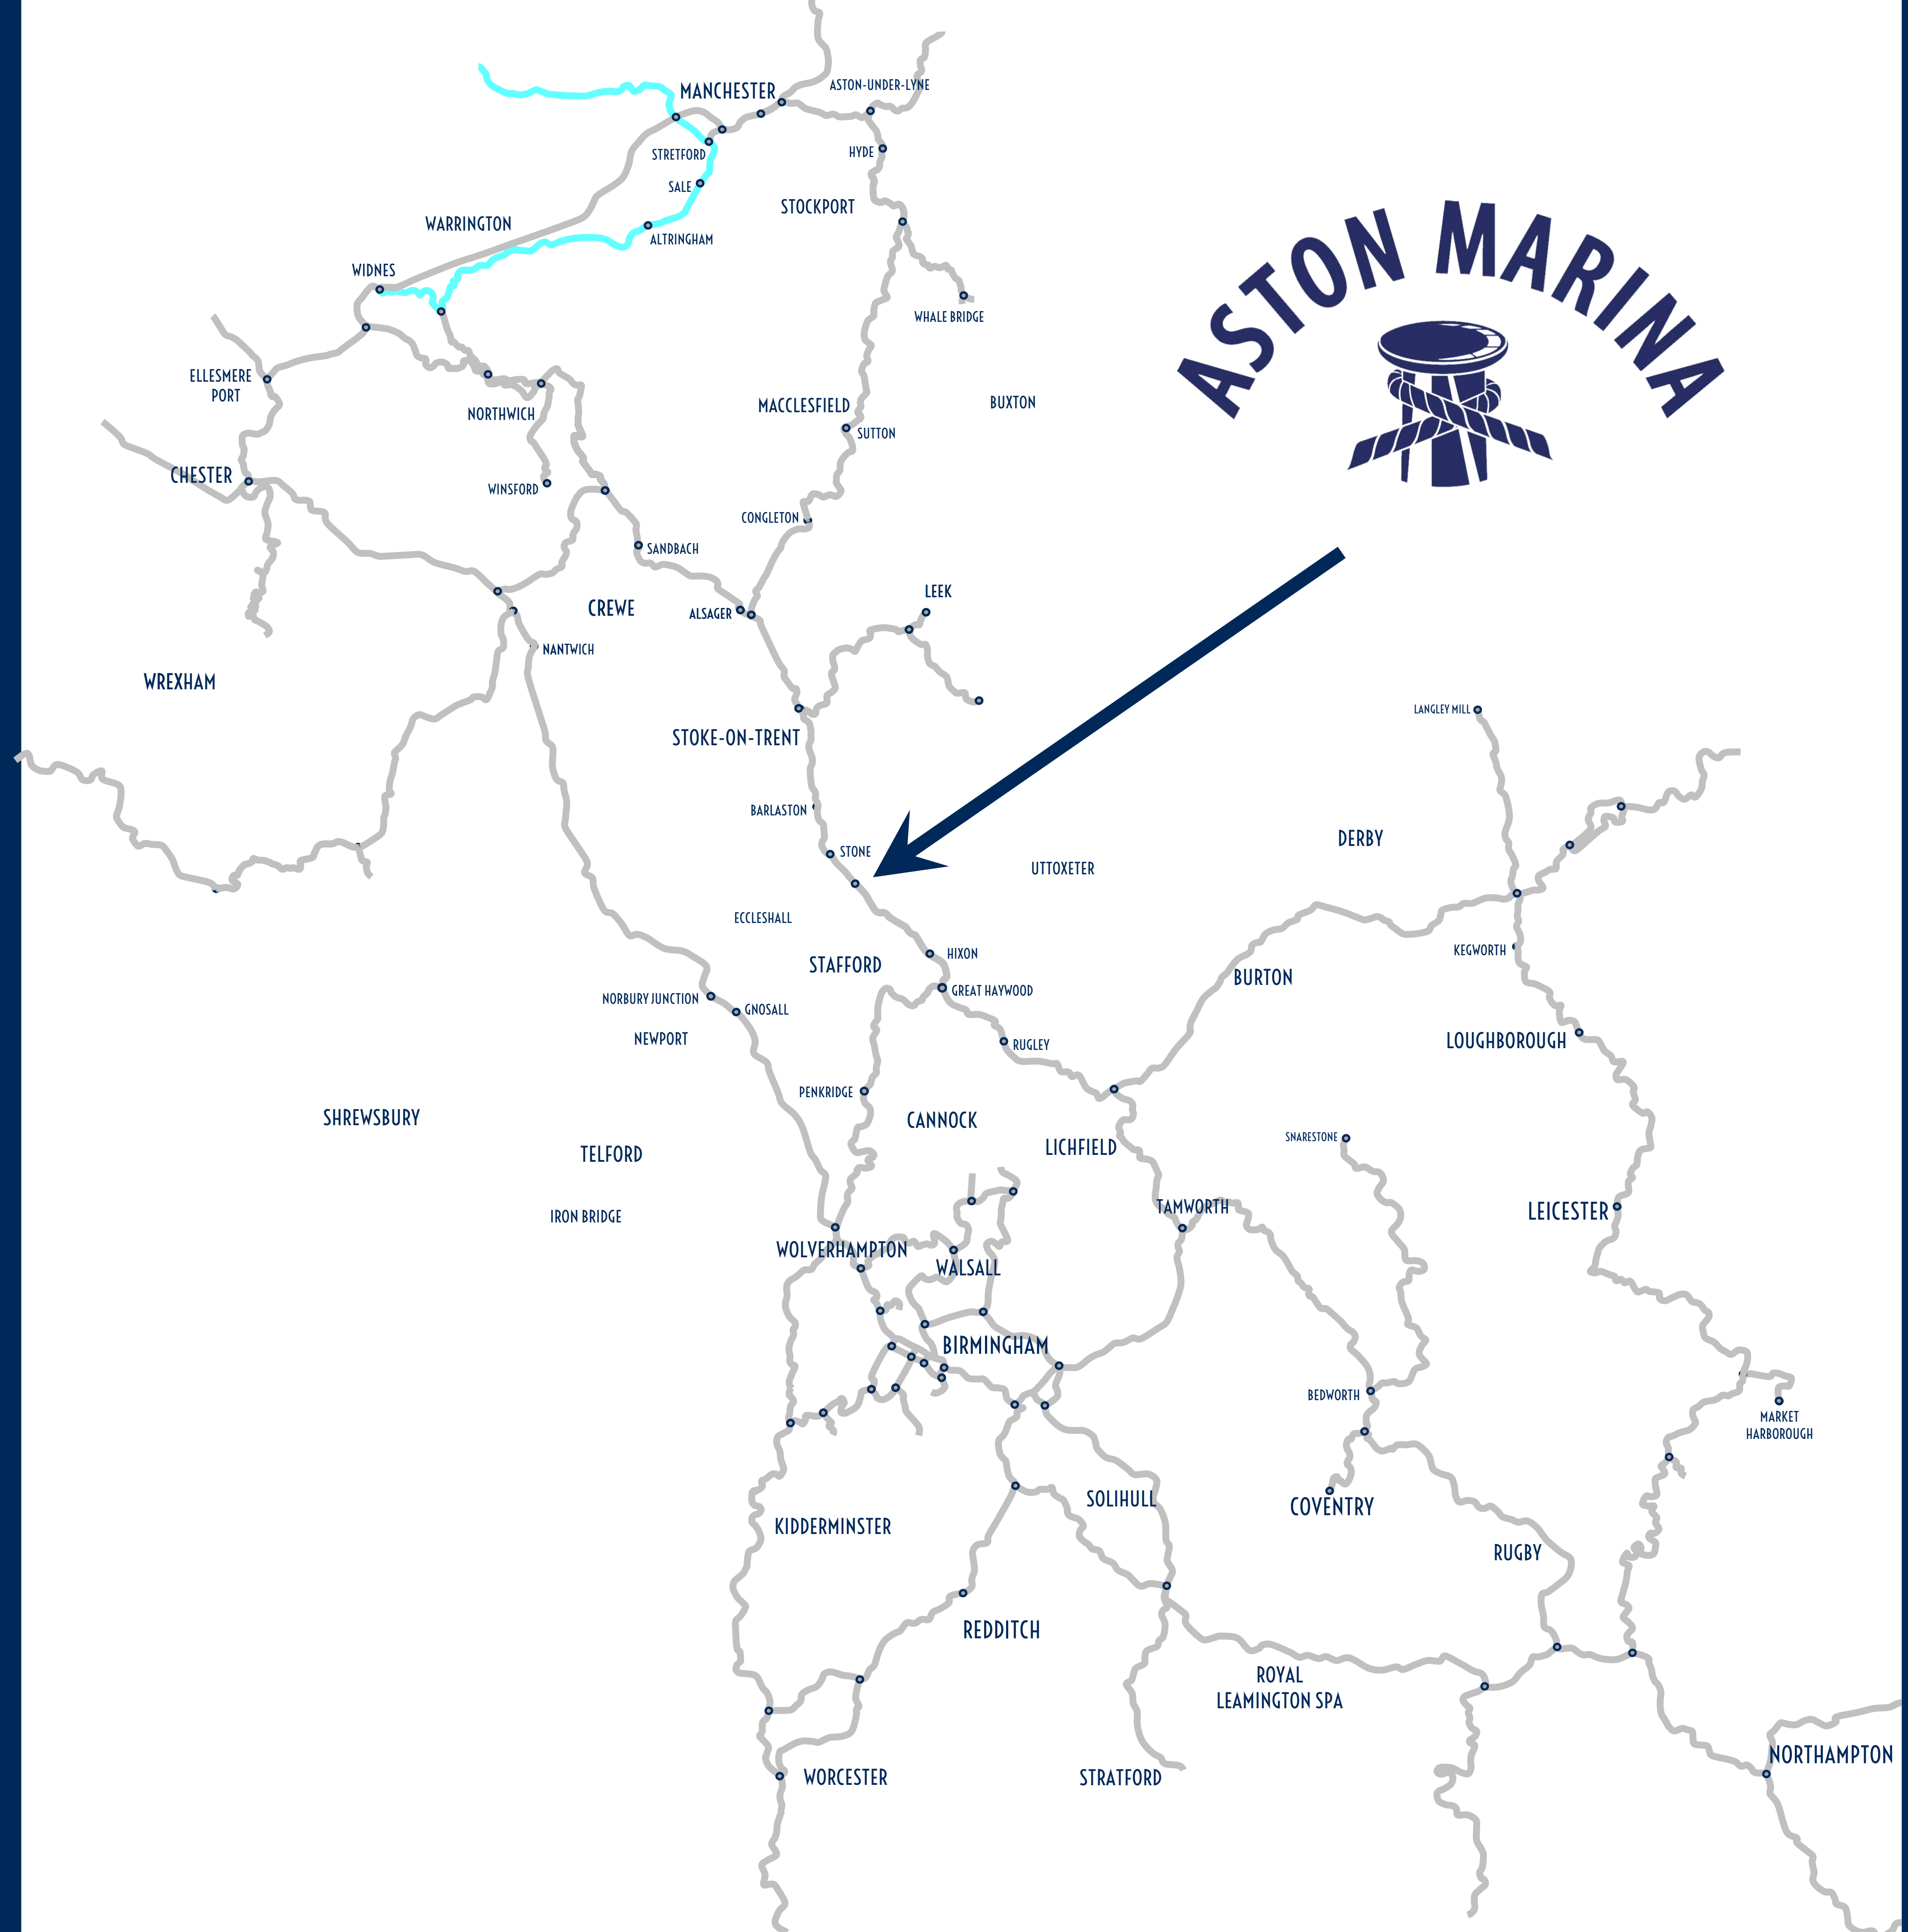

at the heart of the
CANAL NETWORK

- Trent & Mersey
- Staffordshire & Worcestershire Canal
- Caudon Canal
- Macclesfield Canal
- Shropshire Union Canal
- Shropshire Union Canal - Middlewich Branch
- Llangollen Canal
- Llangollen Canal - Prees Branch
- Grand Union Canal
- Leicester Grand Union Canal & River Soar
- Birmingham & Fradley Canal
- Stratford & North Stratford Canal
- Worcester & Birmingham Canal
- Birmingham Canal Navigations
- Rushall Canal
- Walsall Canal
- Tame Valley Canal
- Coventry Canal
- Droitwich Barge Canal
- Ashby Canal
- Oxford Canal
- Dudley Canal
- Erewash Canal
- Wryly & Essington Canal
- **Bridgewater Canal**
- River Dee
- Weaver Canal
- Manchester Ship Canal
- Peak Forest Canal
- Ashton Canal
- Rochdale Canal