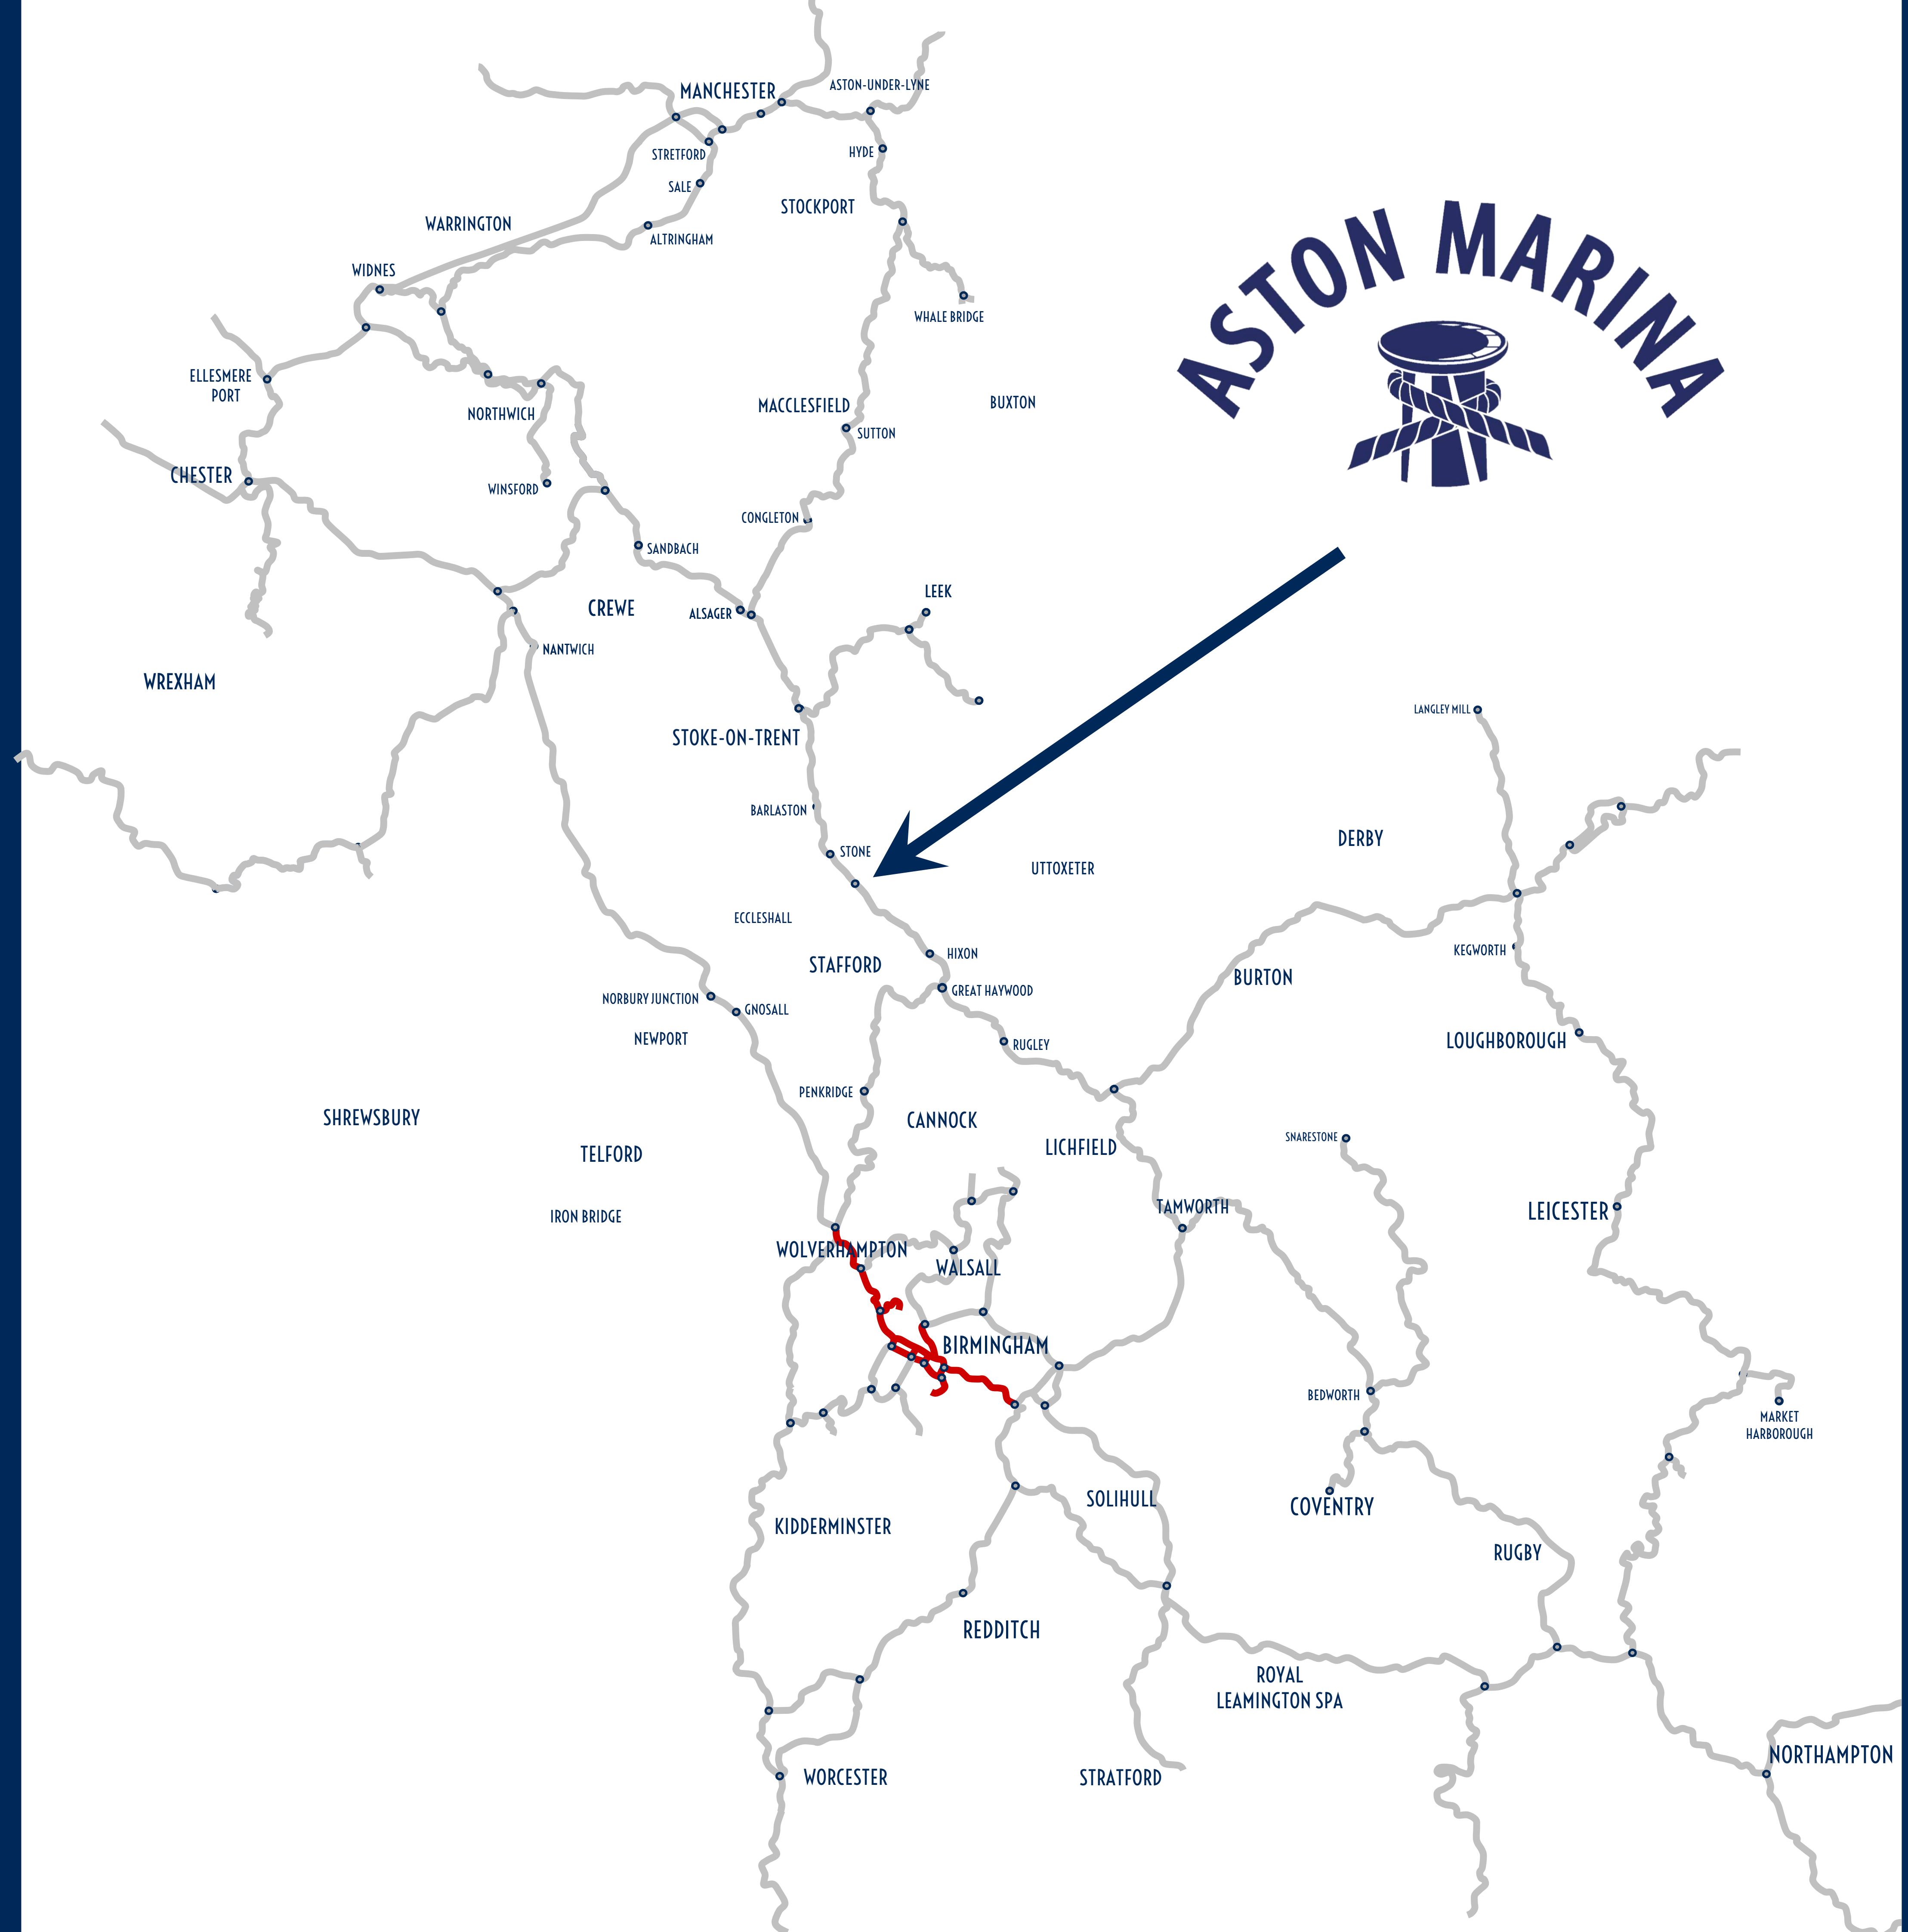

at the heart of the
CANAL NETWORK

- Trent & Mersey
- Staffordshire & Worcestershire Canal
- Caudon Canal
- Macclesfield Canal
- Shropshire Union Canal
- Shropshire Union Canal - Middlewich Branch
- Llangollen Canal
- Llangollen Canal - Prees Branch
- Grand Union Canal
- Leicester Grand Union Canal & River Soar
- Birmingham & Fradley Canal
- Stratford & North Stratford Canal
- Worcester & Birmingham Canal
- **Birmingham Canal Navigations**
- Rushall Canal
- Walsall Canal
- Tame Valley Canal
- Coventry Canal
- Droitwich Barge Canal
- Ashby Canal
- Oxford Canal
- Dudley Canal
- Erewash Canal
- Wryly & Essington Canal
- Bridgewater Canal
- River Dee
- Weaver Canal
- Manchester Ship Canal
- Peak Forest Canal
- Ashton Canal
- Rochdale Canal