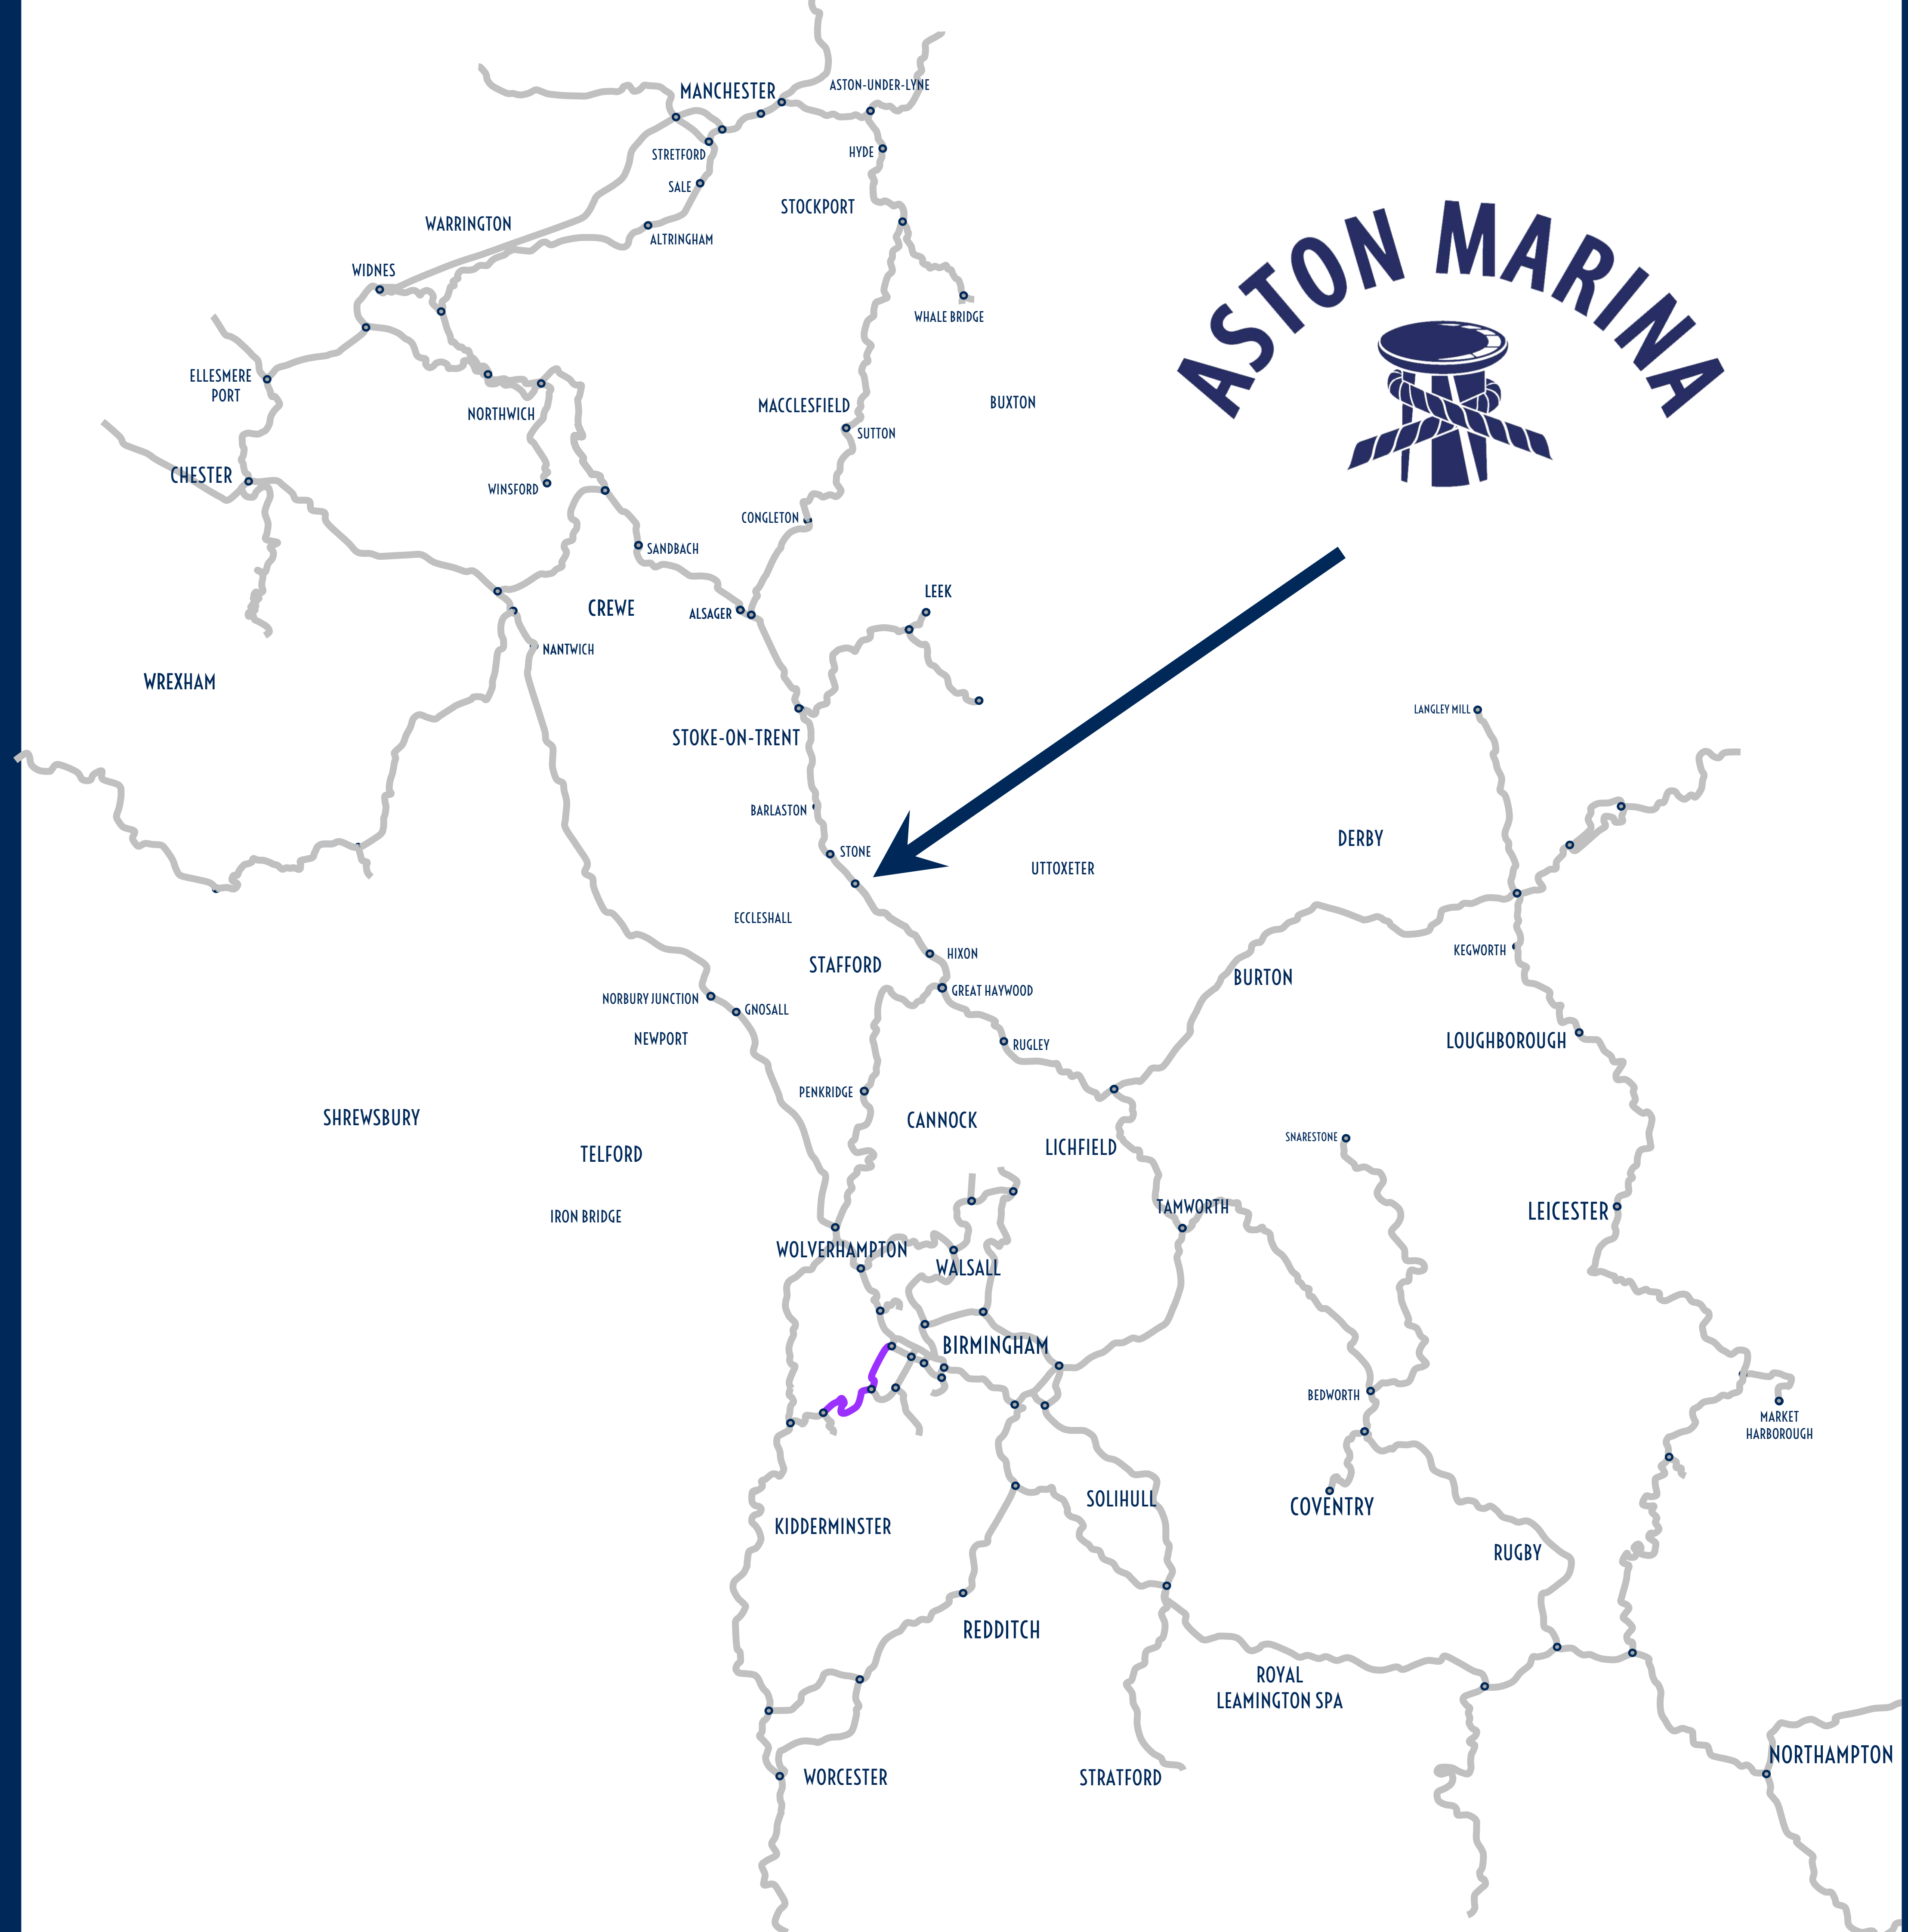

at the heart of the
CANAL NETWORK

- Trent & Mersey
- Staffordshire & Worcestershire Canal
- Caudon Canal
- Macclesfield Canal
- Shropshire Union Canal
- Shropshire Union Canal - Middlewich Branch
- Llangollen Canal
- Llangollen Canal - Prees Branch
- Grand Union Canal
- Leicester Grand Union Canal & River Soar
- Birmingham & Fradley Canal
- Stratford & North Stratford Canal
- Worcester & Birmingham Canal
- Birmingham Canal Navigations
- Rushall Canal
- Walsall Canal
- Tame Valley Canal
- Coventry Canal
- Droitwich Barge Canal
- Ashby Canal
- Oxford Canal
- **Dudley Canal**
- Erewash Canal
- Wryly & Essington Canal
- Bridgewater Canal
- River Dee
- Weaver Canal
- Manchester Ship Canal
- Peak Forest Canal
- Ashton Canal
- Rochdale Canal