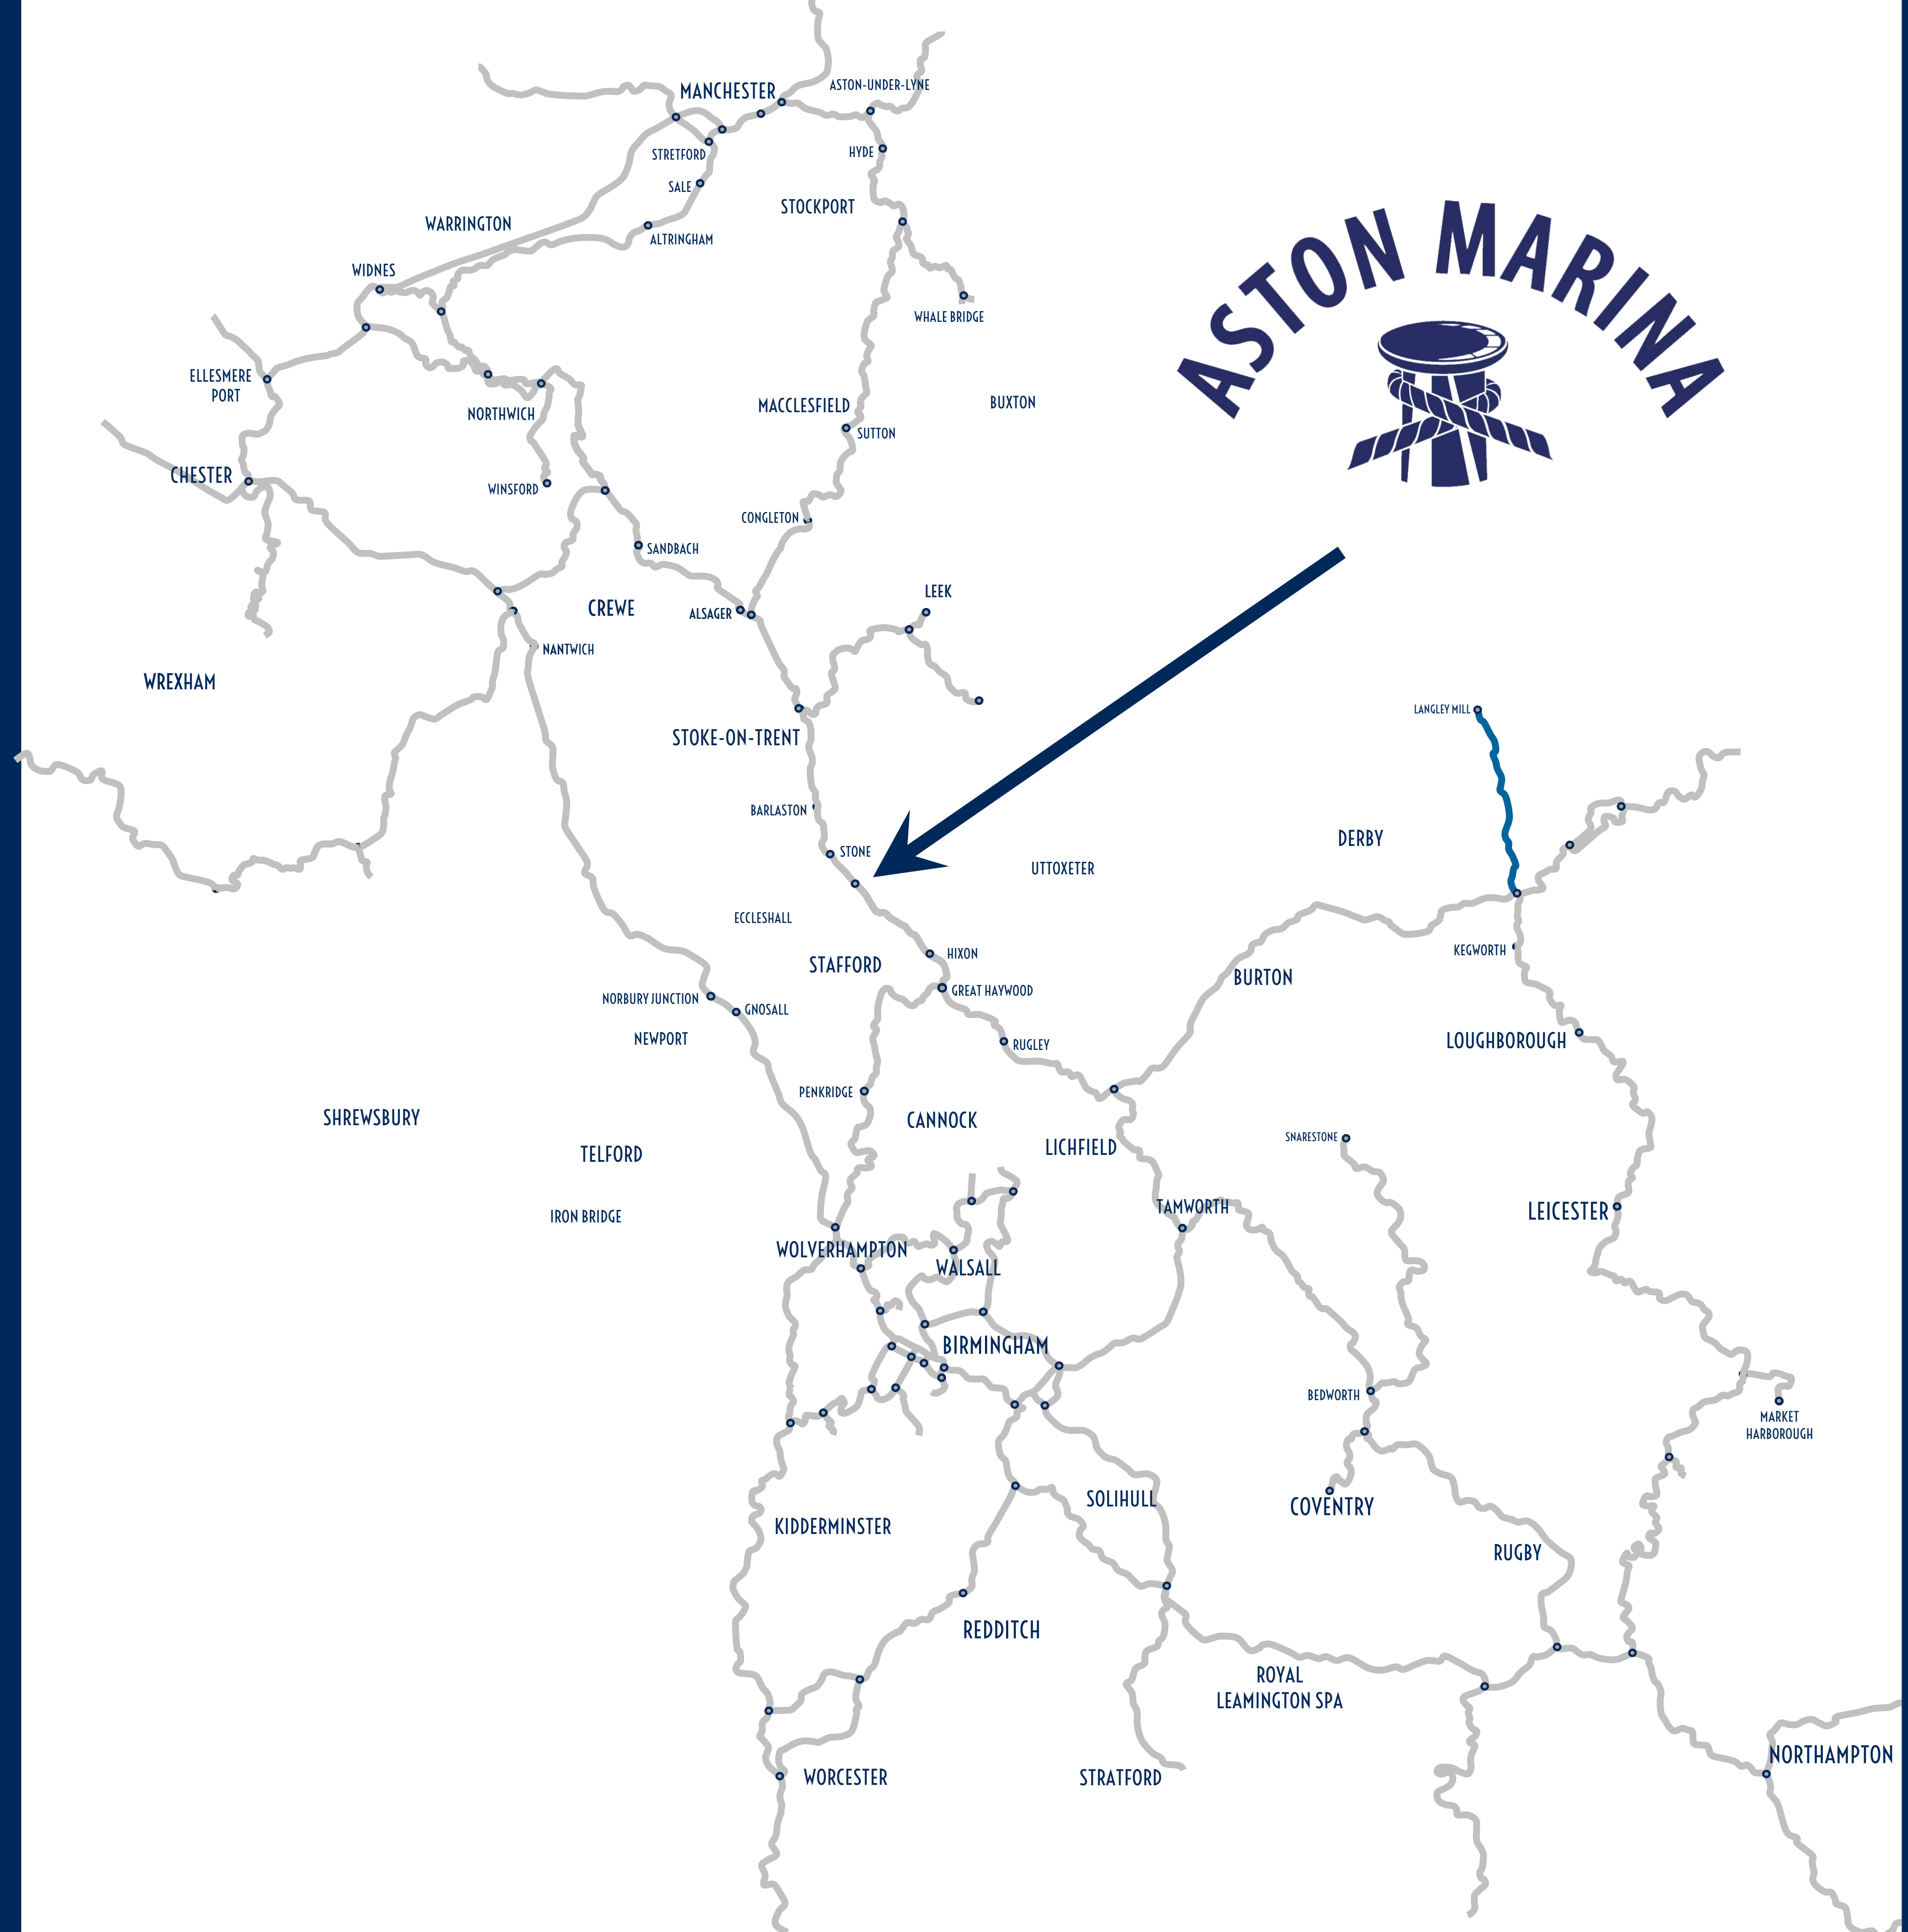

at the heart of the
CANAL NETWORK

- Trent & Mersey
- Staffordshire & Worcestershire Canal
- Caudon Canal
- Macclesfield Canal
- Shropshire Union Canal
- Shropshire Union Canal - Middlewich Branch
- Llangollen Canal
- Llangollen Canal - Prees Branch
- Grand Union Canal
- Leicester Grand Union Canal & River Soar
- Birmingham & Fradley Canal
- Stratford & North Stratford Canal
- Worcester & Birmingham Canal
- Birmingham Canal Navigations
- Rushall Canal
- Walsall Canal
- Tame Valley Canal
- Coventry Canal
- Droitwich Barge Canal
- Ashby Canal
- Oxford Canal
- Dudley Canal
- Erewash Canal
- Wryly & Essington Canal
- Bridgewater Canal
- River Dee
- Weaver Canal
- Manchester Ship Canal
- Peak Forest Canal
- Ashton Canal
- Rochdale Canal