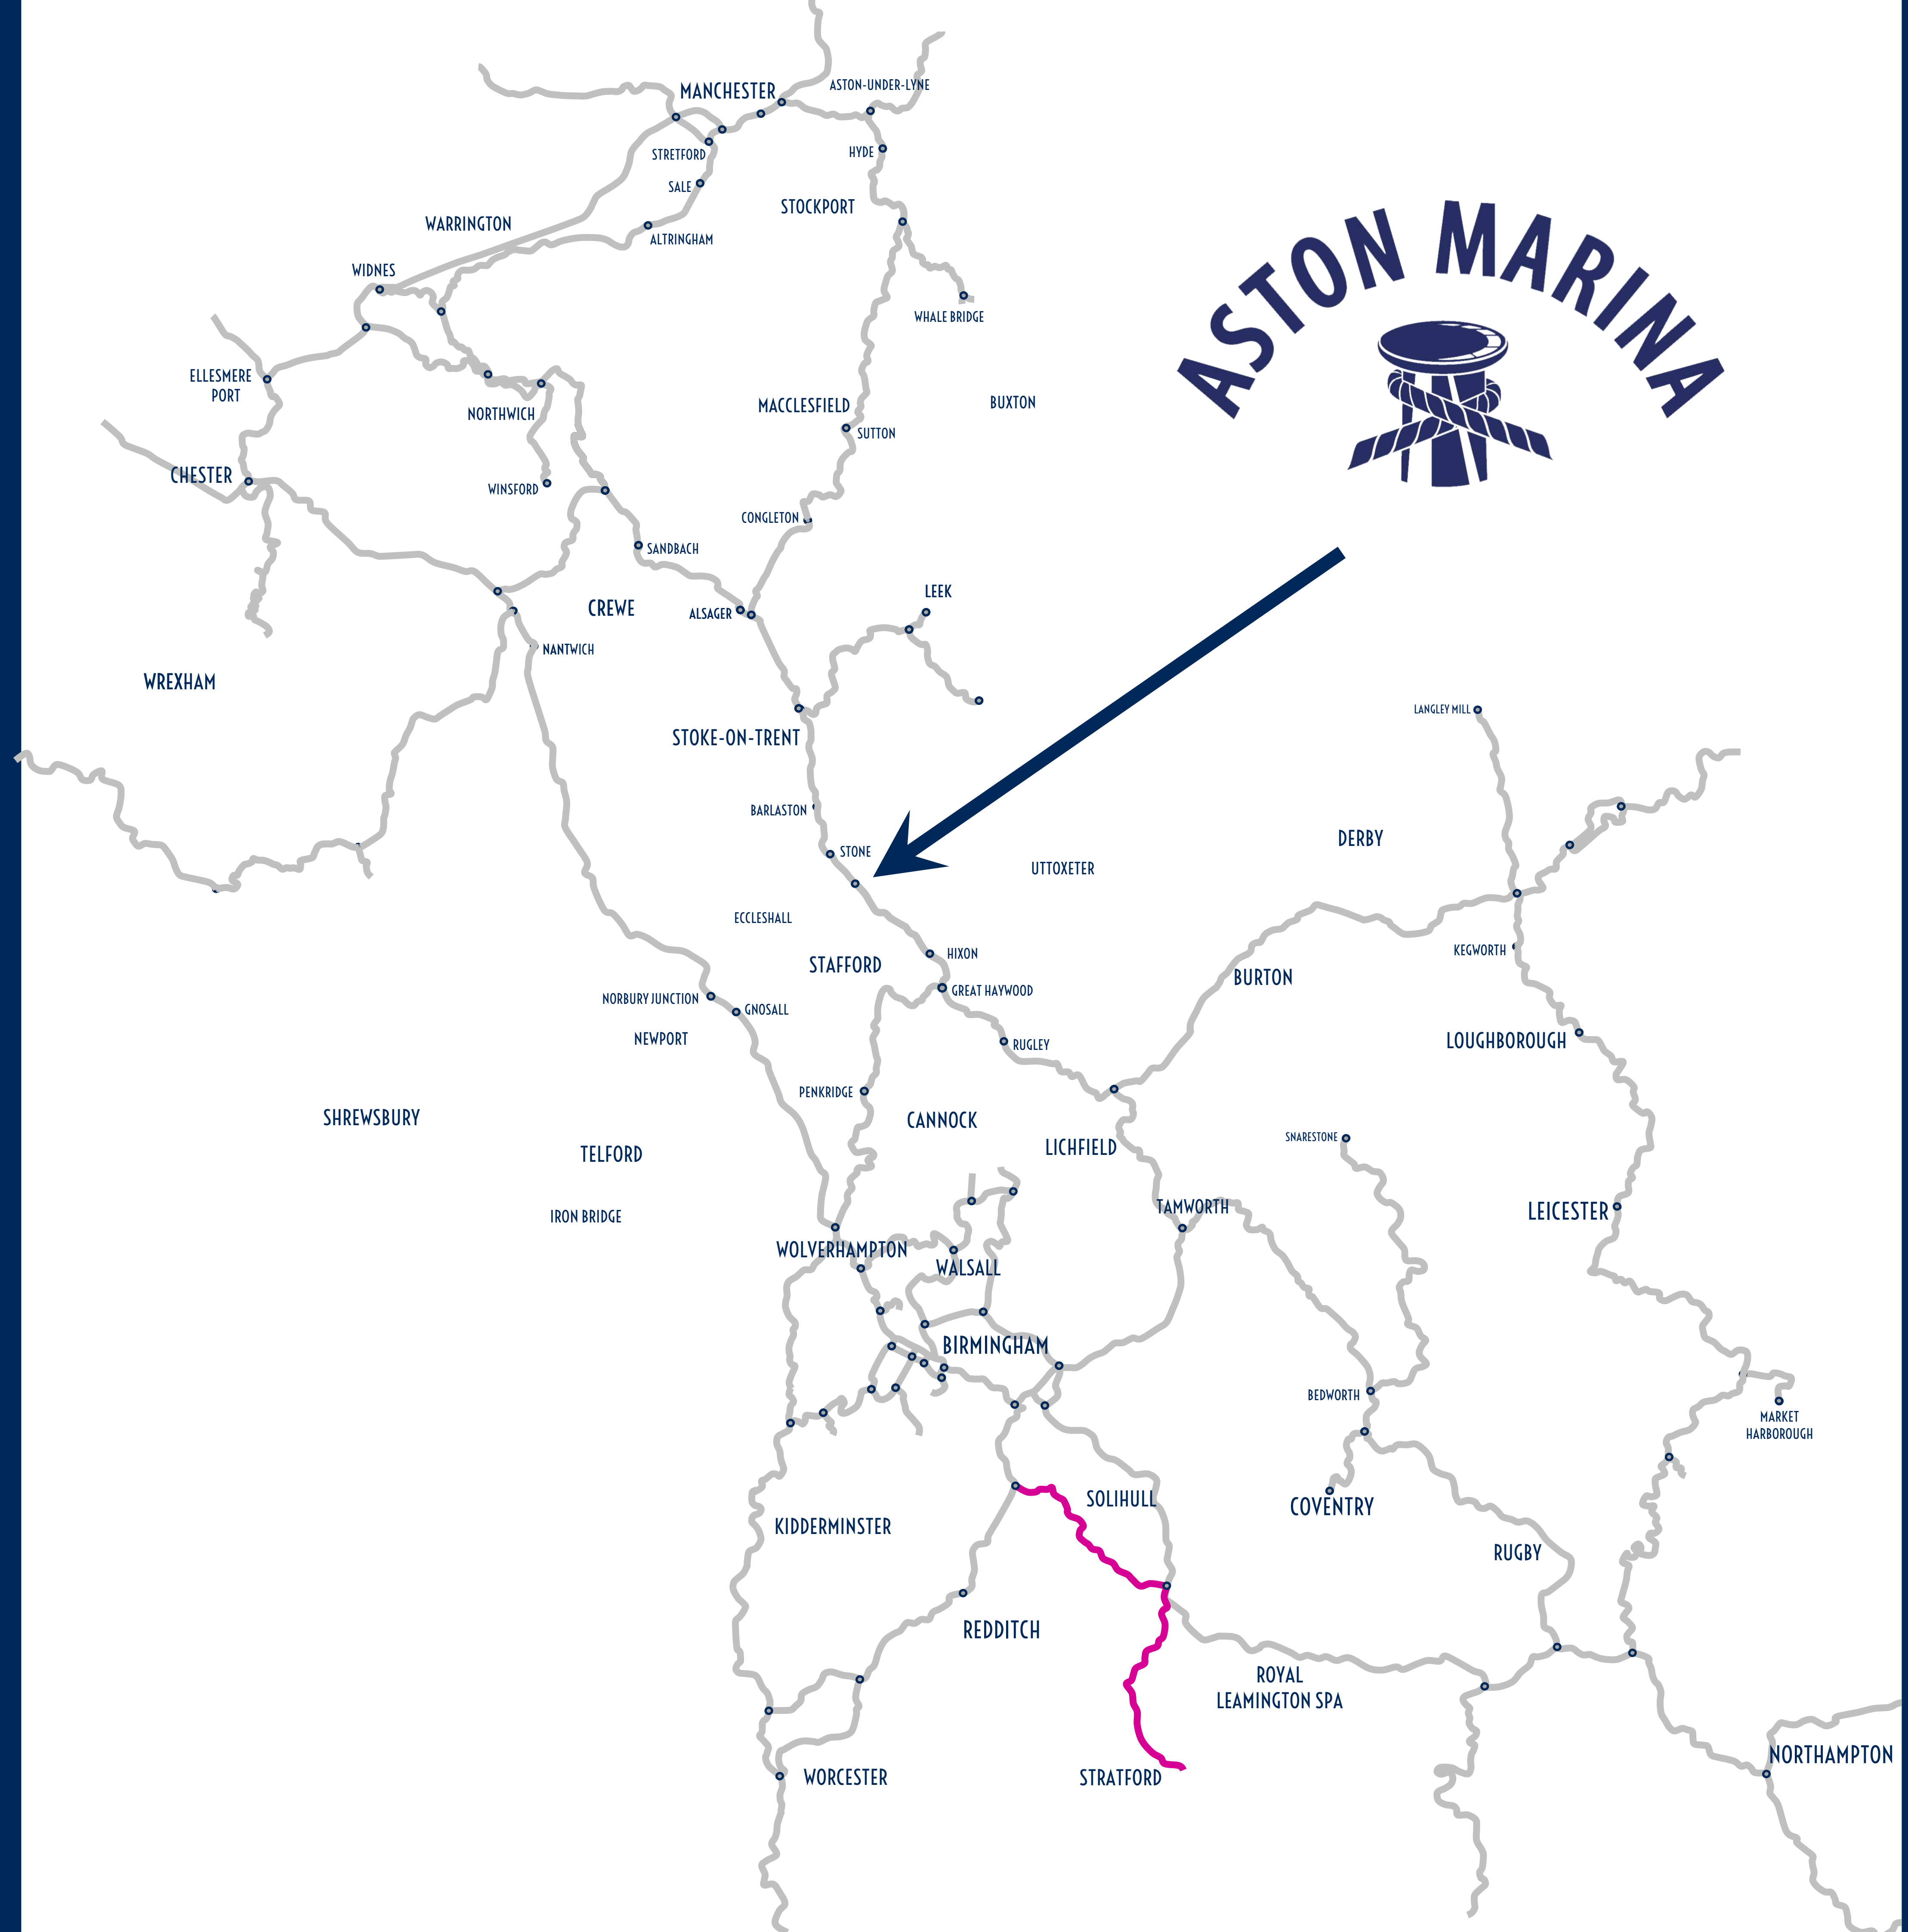

at the heart of the
CANAL NETWORK

- Trent & Mersey
- Staffordshire & Worcestershire Canal
- Caudon Canal
- Macclesfield Canal
- Shropshire Union Canal
- Shropshire Union Canal - Middlewich Branch
- Llangollen Canal
- Llangollen Canal - Prees Branch
- Grand Union Canal
- Leicester Grand Union Canal & River Soar
- Birmingham & Fradley Canal
- **Stratford & North Stratford Canal**
- Worcester & Birmingham Canal
- Birmingham Canal Navigations
- Rushall Canal
- Walsall Canal
- Tame Valley Canal
- Coventry Canal
- Droitwich Barge Canal
- Ashby Canal
- Oxford Canal
- Dudley Canal
- Erewash Canal
- Wryly & Essington Canal
- Bridgewater Canal
- River Dee
- Weaver Canal
- Manchester Ship Canal
- Peak Forest Canal
- Ashton Canal
- Rochdale Canal