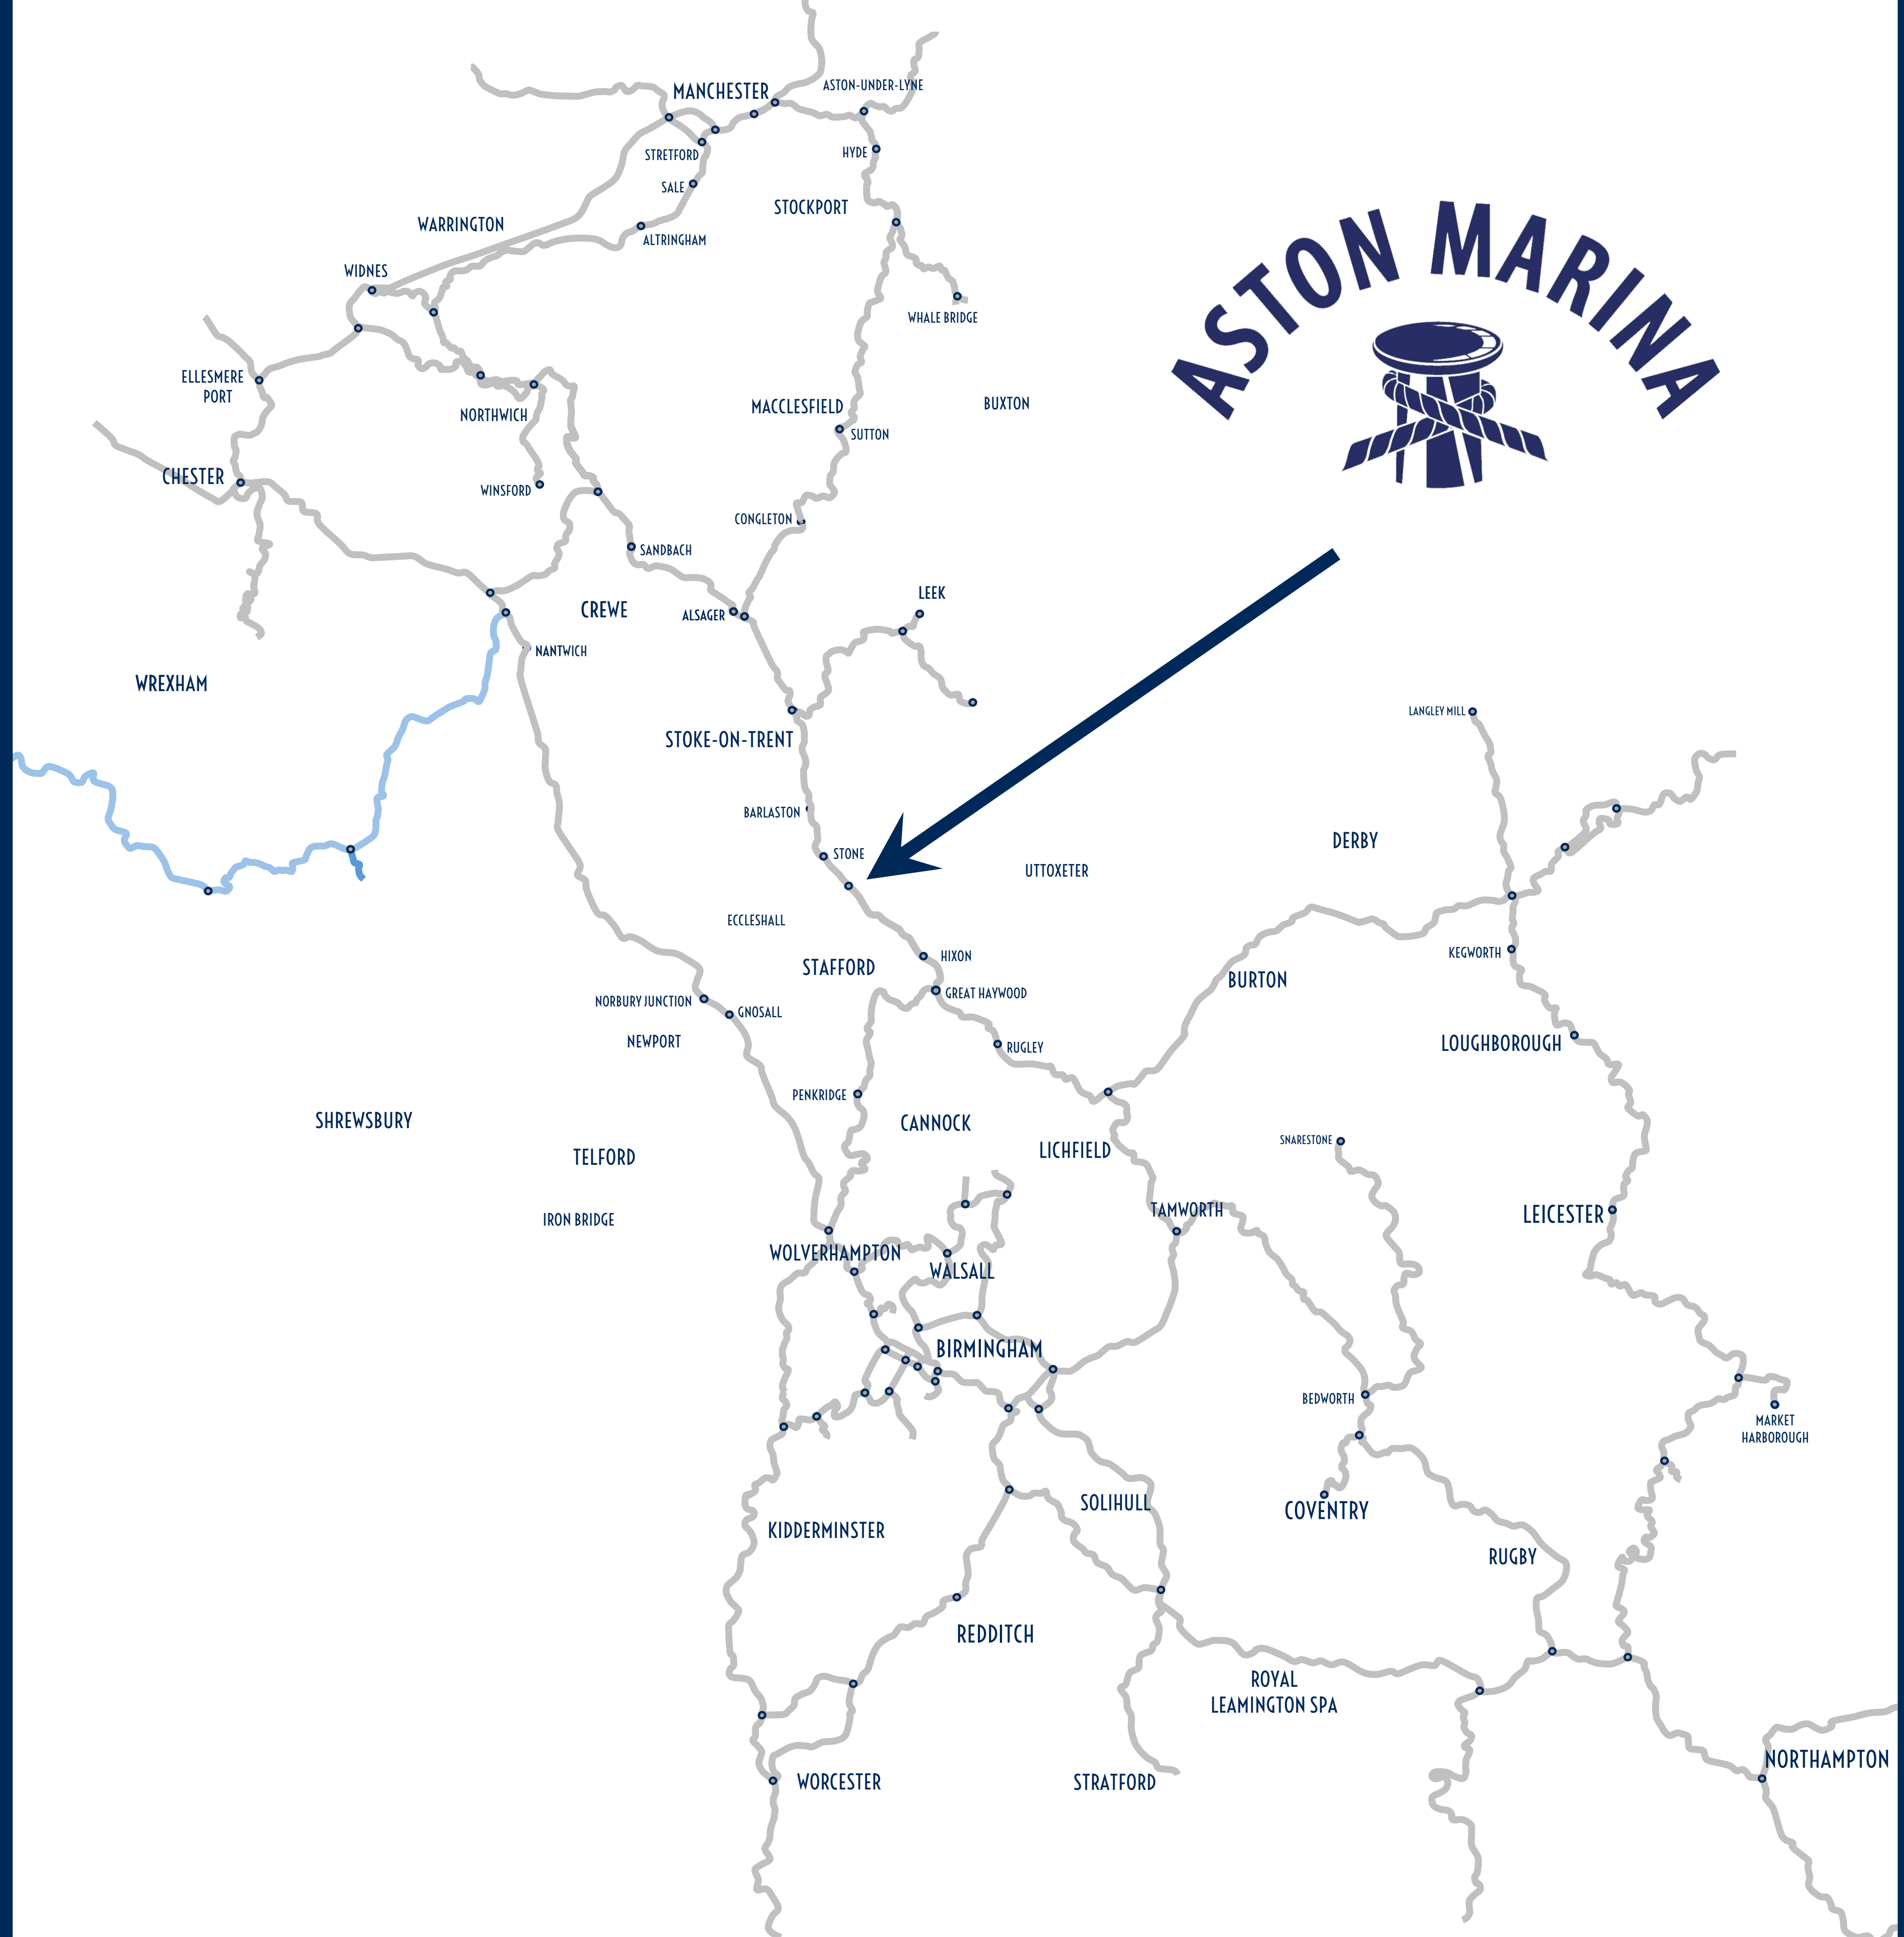

at the heart of the
CANAL NETWORK

- Trent & Mersey
- Staffordshire & Worcestershire Canal
- Caudon Canal
- Macclesfield Canal
- Shropshire Union Canal
- Shropshire Union Canal - Middlewich Branch
- Llangollen Canal
- Llangollen Canal - Prees Branch
- Grand Union Canal
- Leicester Grand Union Canal & River Soar
- Birmingham & Fradley Canal
- Stratford & North Stratford Canal
- Worcester & Birmingham Canal
- Birmingham Canal Navigations
- Rushall Canal
- Walsall Canal
- Tame Valley Canal
- Coventry Canal
- Droitwich Barge Canal
- Ashby Canal
- Oxford Canal
- Dudley Canal
- Erewash Canal
- Wryly & Essington Canal
- Bridgewater Canal
- River Dee
- Weaver Canal
- Manchester Ship Canal
- Peak Forest Canal
- Ashton Canal
- Rochdale Canal