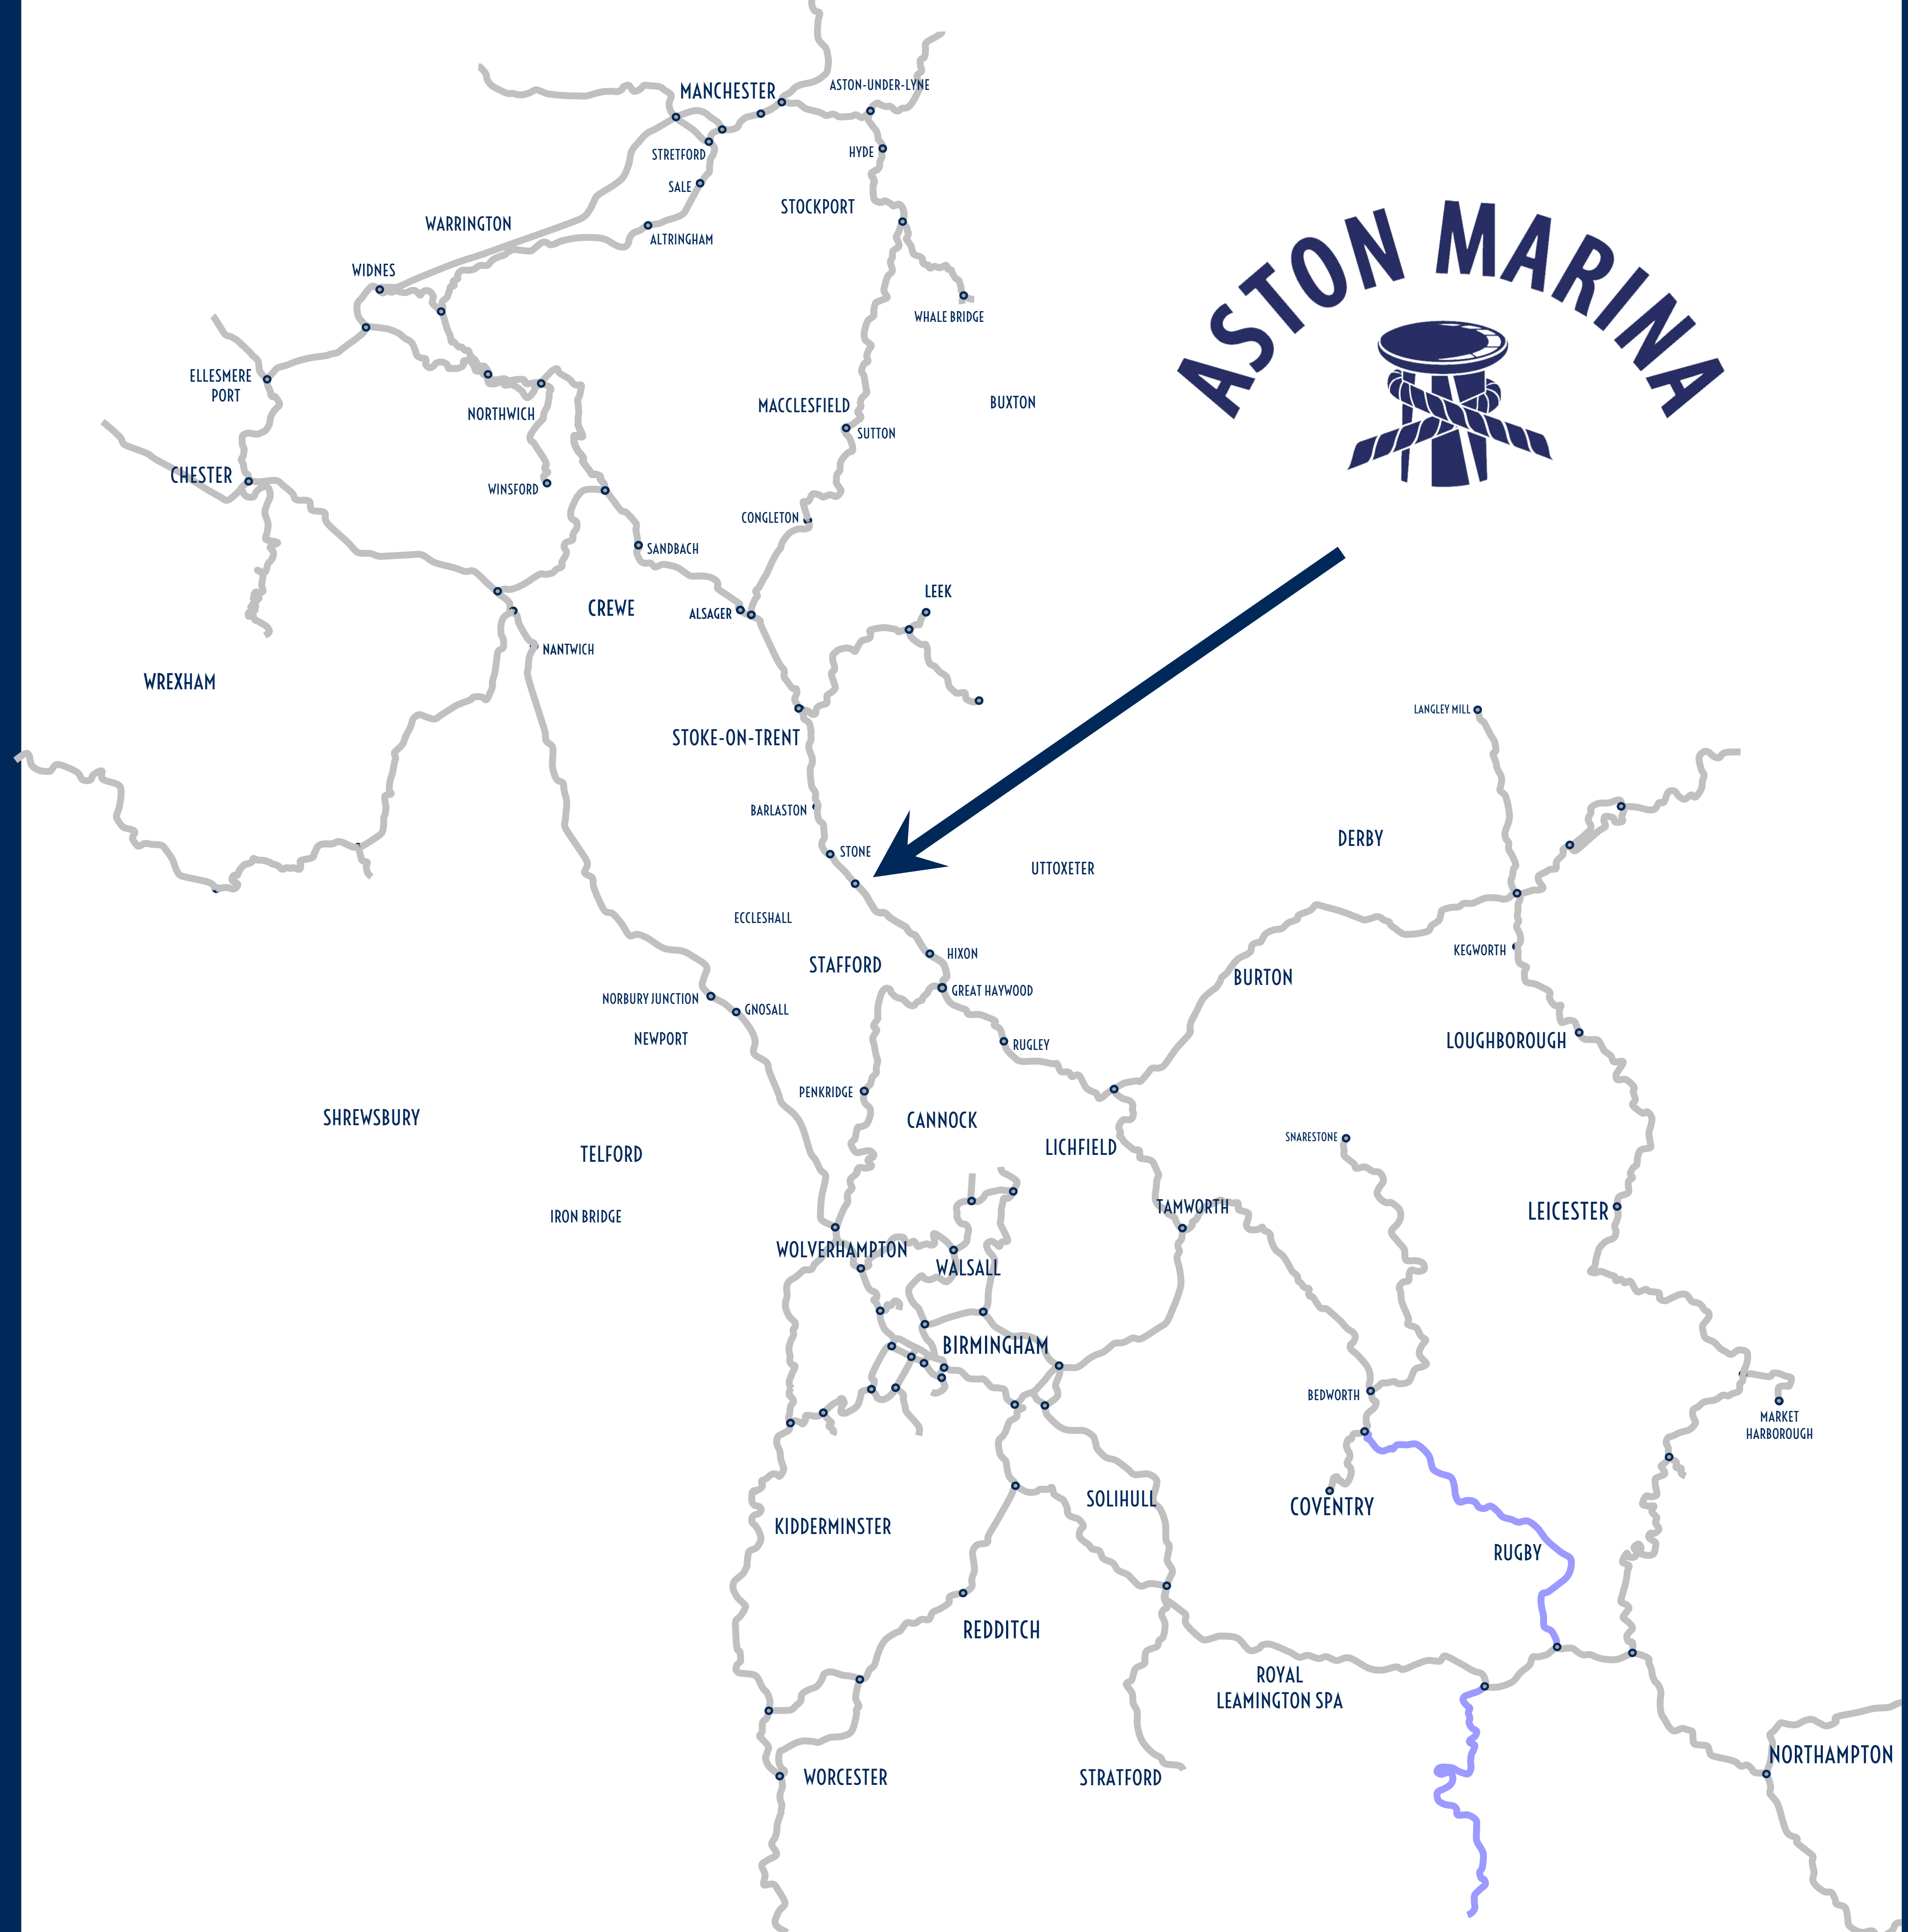

at the heart of the
CANAL NETWORK

- Trent & Mersey
- Staffordshire & Worcestershire Canal
- Caudon Canal
- Macclesfield Canal
- Shropshire Union Canal
- Shropshire Union Canal - Middlewich Branch
- Llangollen Canal
- Llangollen Canal - Prees Branch
- Grand Union Canal
- Leicester Grand Union Canal & River Soar
- Birmingham & Fradley Canal
- Stratford & North Stratford Canal
- Worcester & Birmingham Canal
- Birmingham Canal Navigations
- Rushall Canal
- Walsall Canal
- Tame Valley Canal
- Coventry Canal
- Droitwich Barge Canal
- Ashby Canal
- Oxford Canal
- Dudley Canal
- Erewash Canal
- Wryly & Essington Canal
- Bridgewater Canal
- River Dee
- Weaver Canal
- Manchester Ship Canal
- Peak Forest Canal
- Ashton Canal
- Rochdale Canal