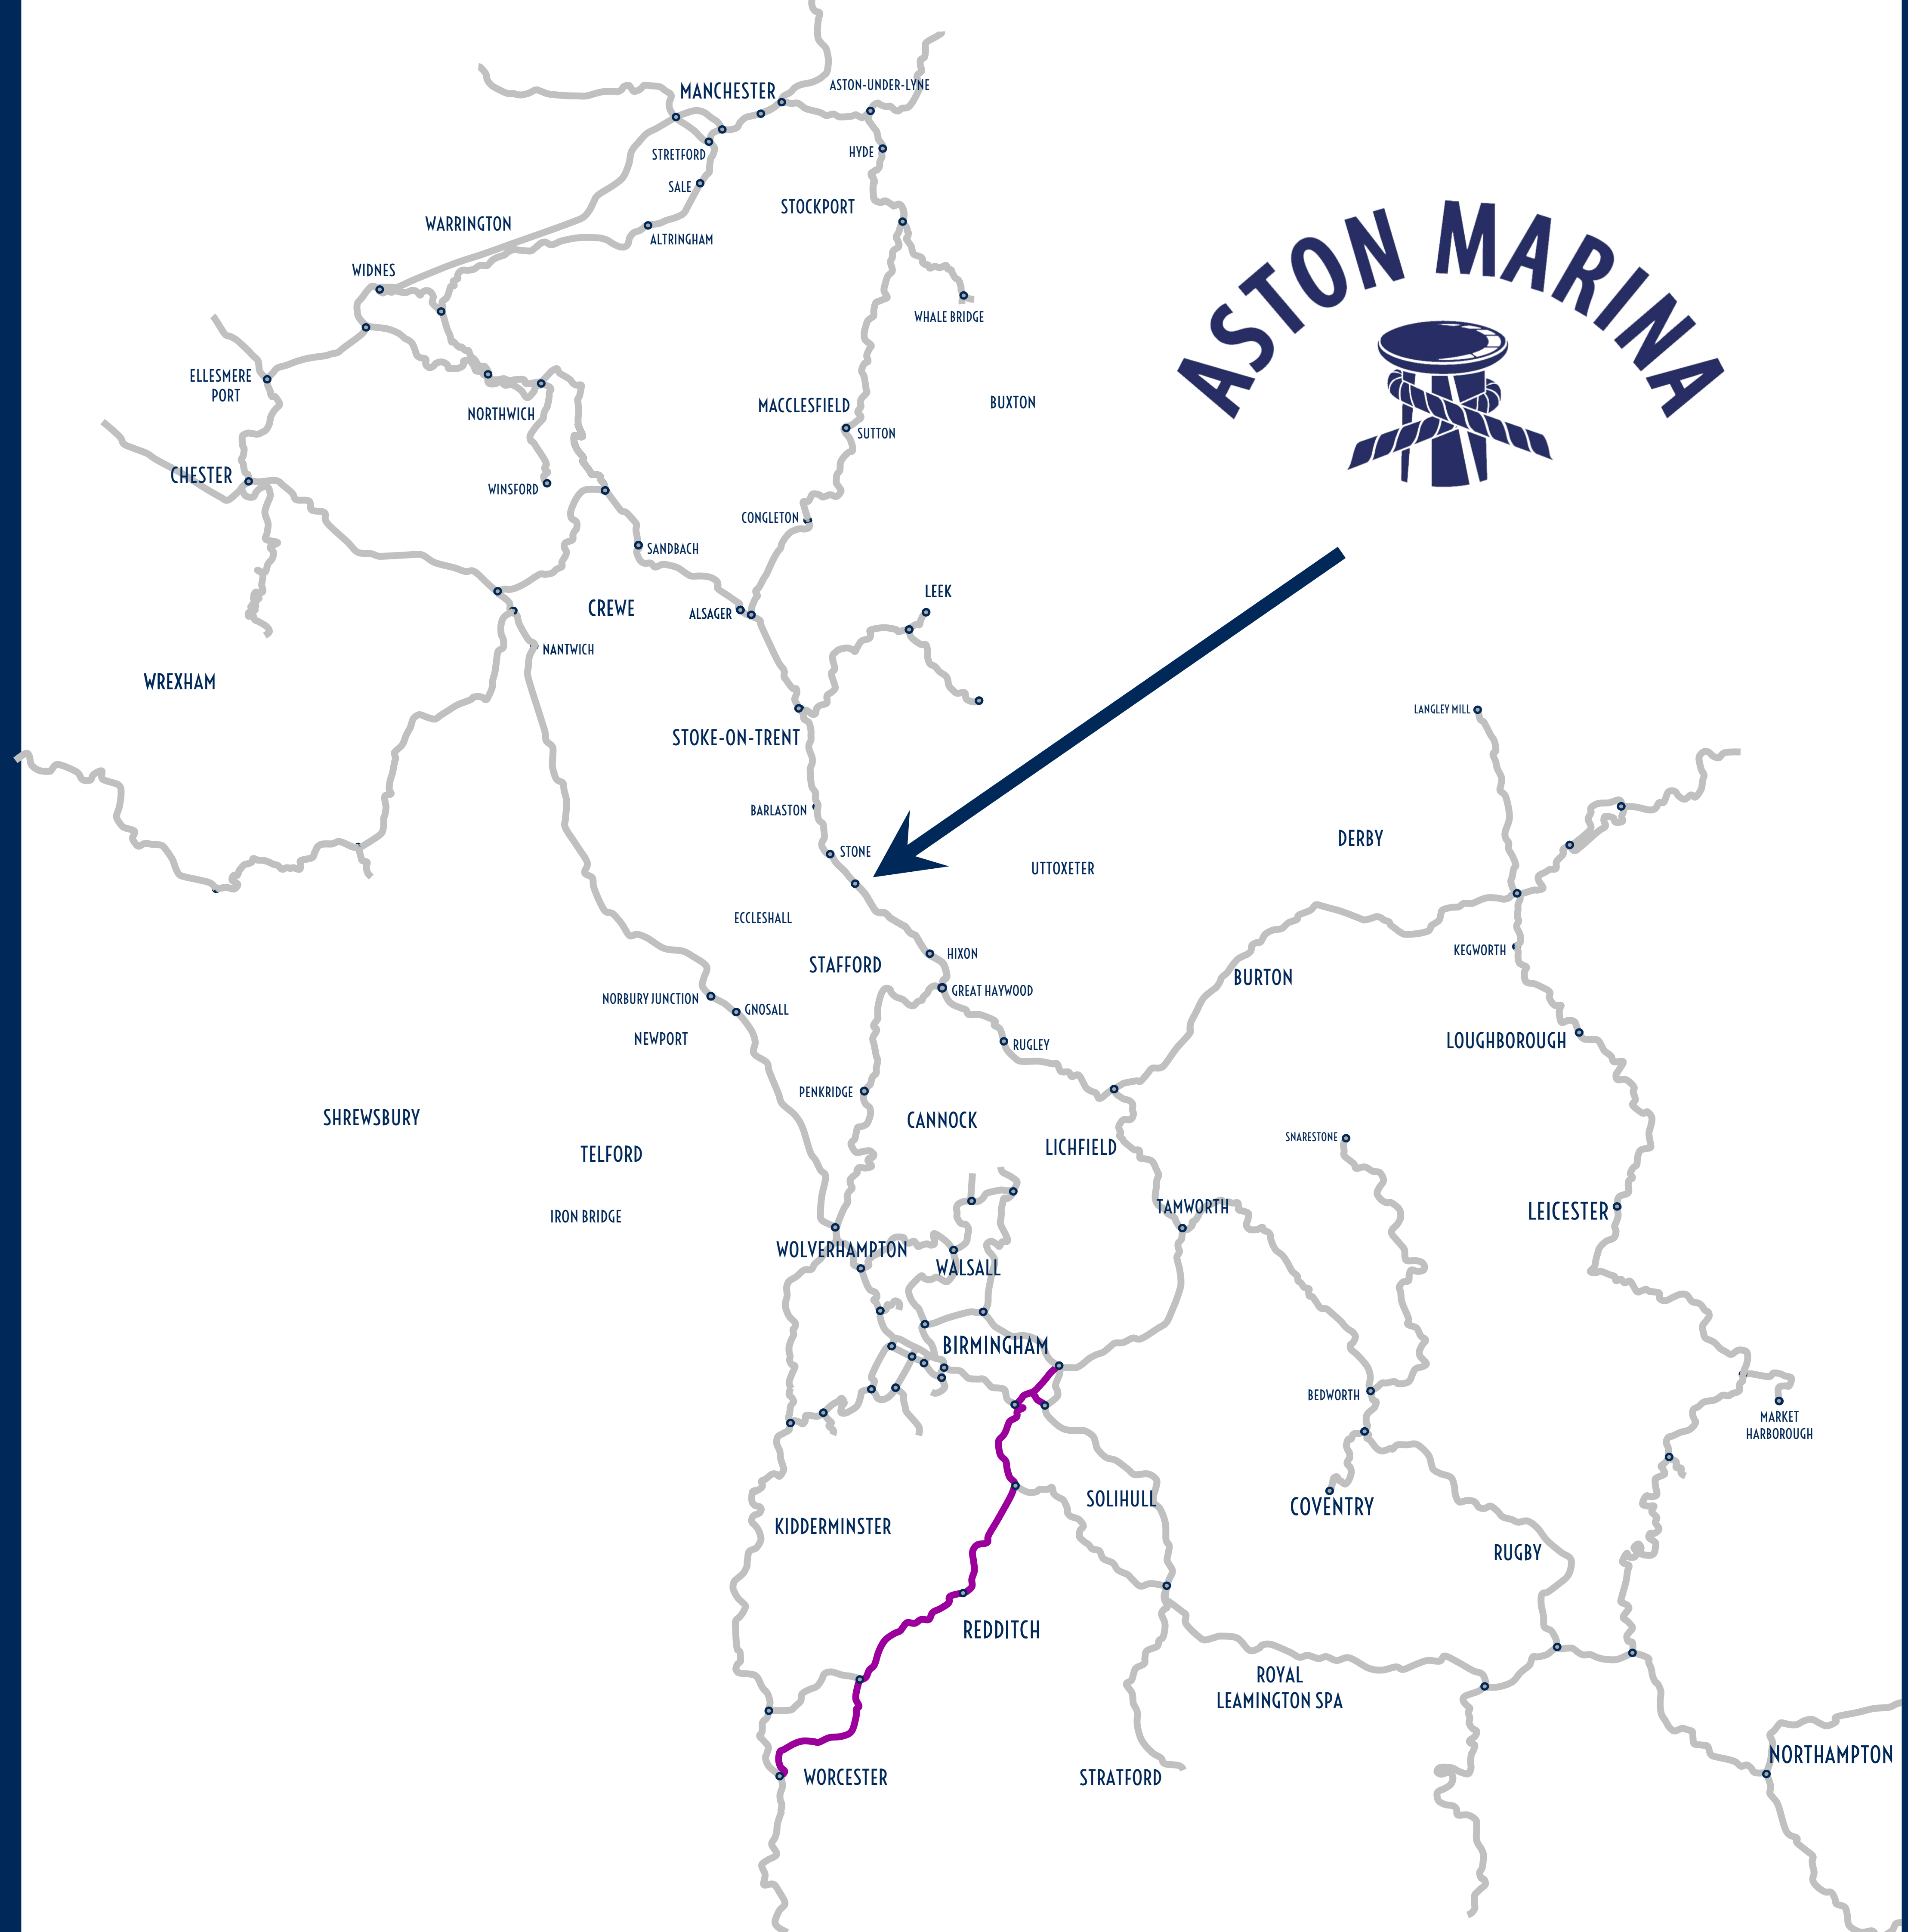

at the heart of the
CANAL NETWORK

- Trent & Mersey
- Staffordshire & Worcestershire Canal
- Caudon Canal
- Macclesfield Canal
- Shropshire Union Canal
- Shropshire Union Canal - Middlewich Branch
- Llangollen Canal
- Llangollen Canal - Prees Branch
- Grand Union Canal
- Leicester Grand Union Canal & River Soar
- Birmingham & Fradley Canal
- Stratford & North Stratford Canal
- **Worcester & Birmingham Canal**
- Birmingham Canal Navigations
- Rushall Canal
- Walsall Canal
- Tame Valley Canal
- Coventry Canal
- Droitwich Barge Canal
- Ashby Canal
- Oxford Canal
- Dudley Canal
- Erewash Canal
- Wryly & Essington Canal
- Bridgewater Canal
- River Dee
- Weaver Canal
- Manchester Ship Canal
- Peak Forest Canal
- Ashton Canal
- Rochdale Canal