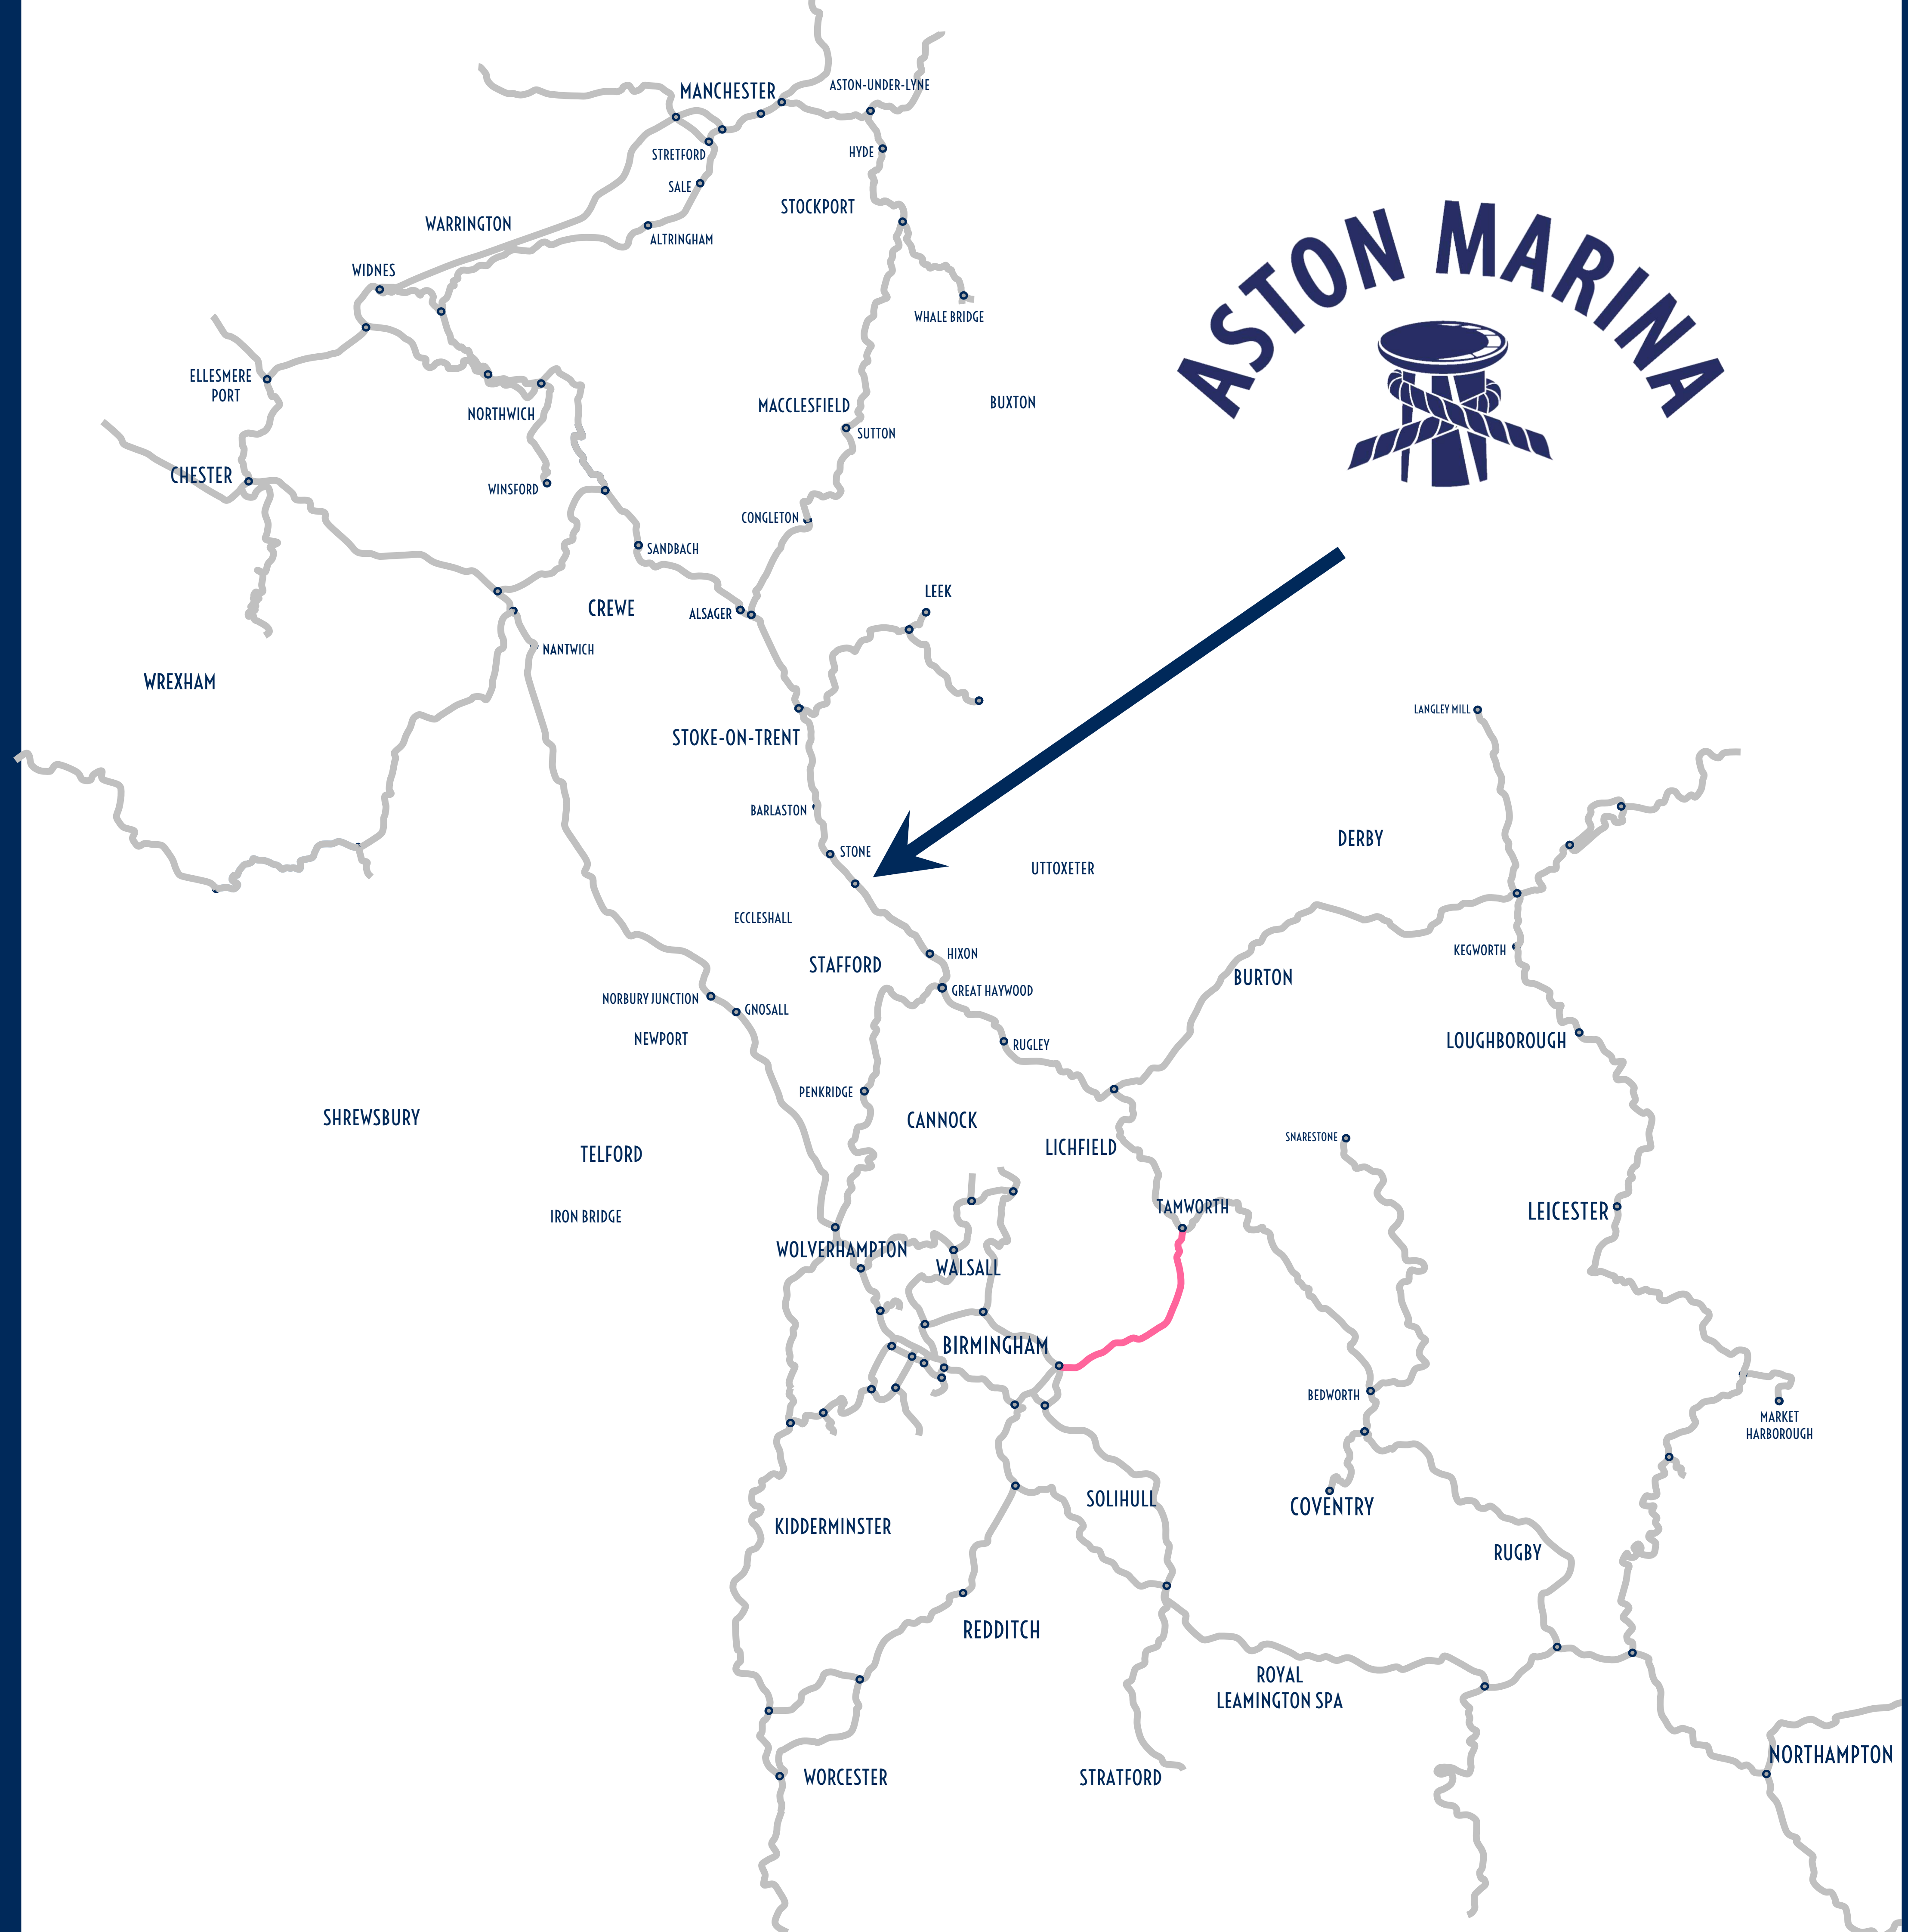

at the heart of the
CANAL NETWORK

- Trent & Mersey
- Staffordshire & Worcestershire Canal
- Caudon Canal
- Macclesfield Canal
- Shropshire Union Canal
- Shropshire Union Canal - Middlewich Branch
- Llangollen Canal
- Llangollen Canal - Prees Branch
- Grand Union Canal
- Leicester Grand Union Canal & River Soar
- **Birmingham & Fradley Canal**
- Stratford & North Stratford Canal
- Worcester & Birmingham Canal
- Birmingham Canal Navigations
- Rushall Canal
- Walsall Canal
- Tame Valley Canal
- Coventry Canal
- Droitwich Barge Canal
- Ashby Canal
- Oxford Canal
- Dudley Canal
- Erewash Canal
- Wryly & Essington Canal
- Bridgewater Canal
- River Dee
- Weaver Canal
- Manchester Ship Canal
- Peak Forest Canal
- Ashton Canal
- Rochdale Canal