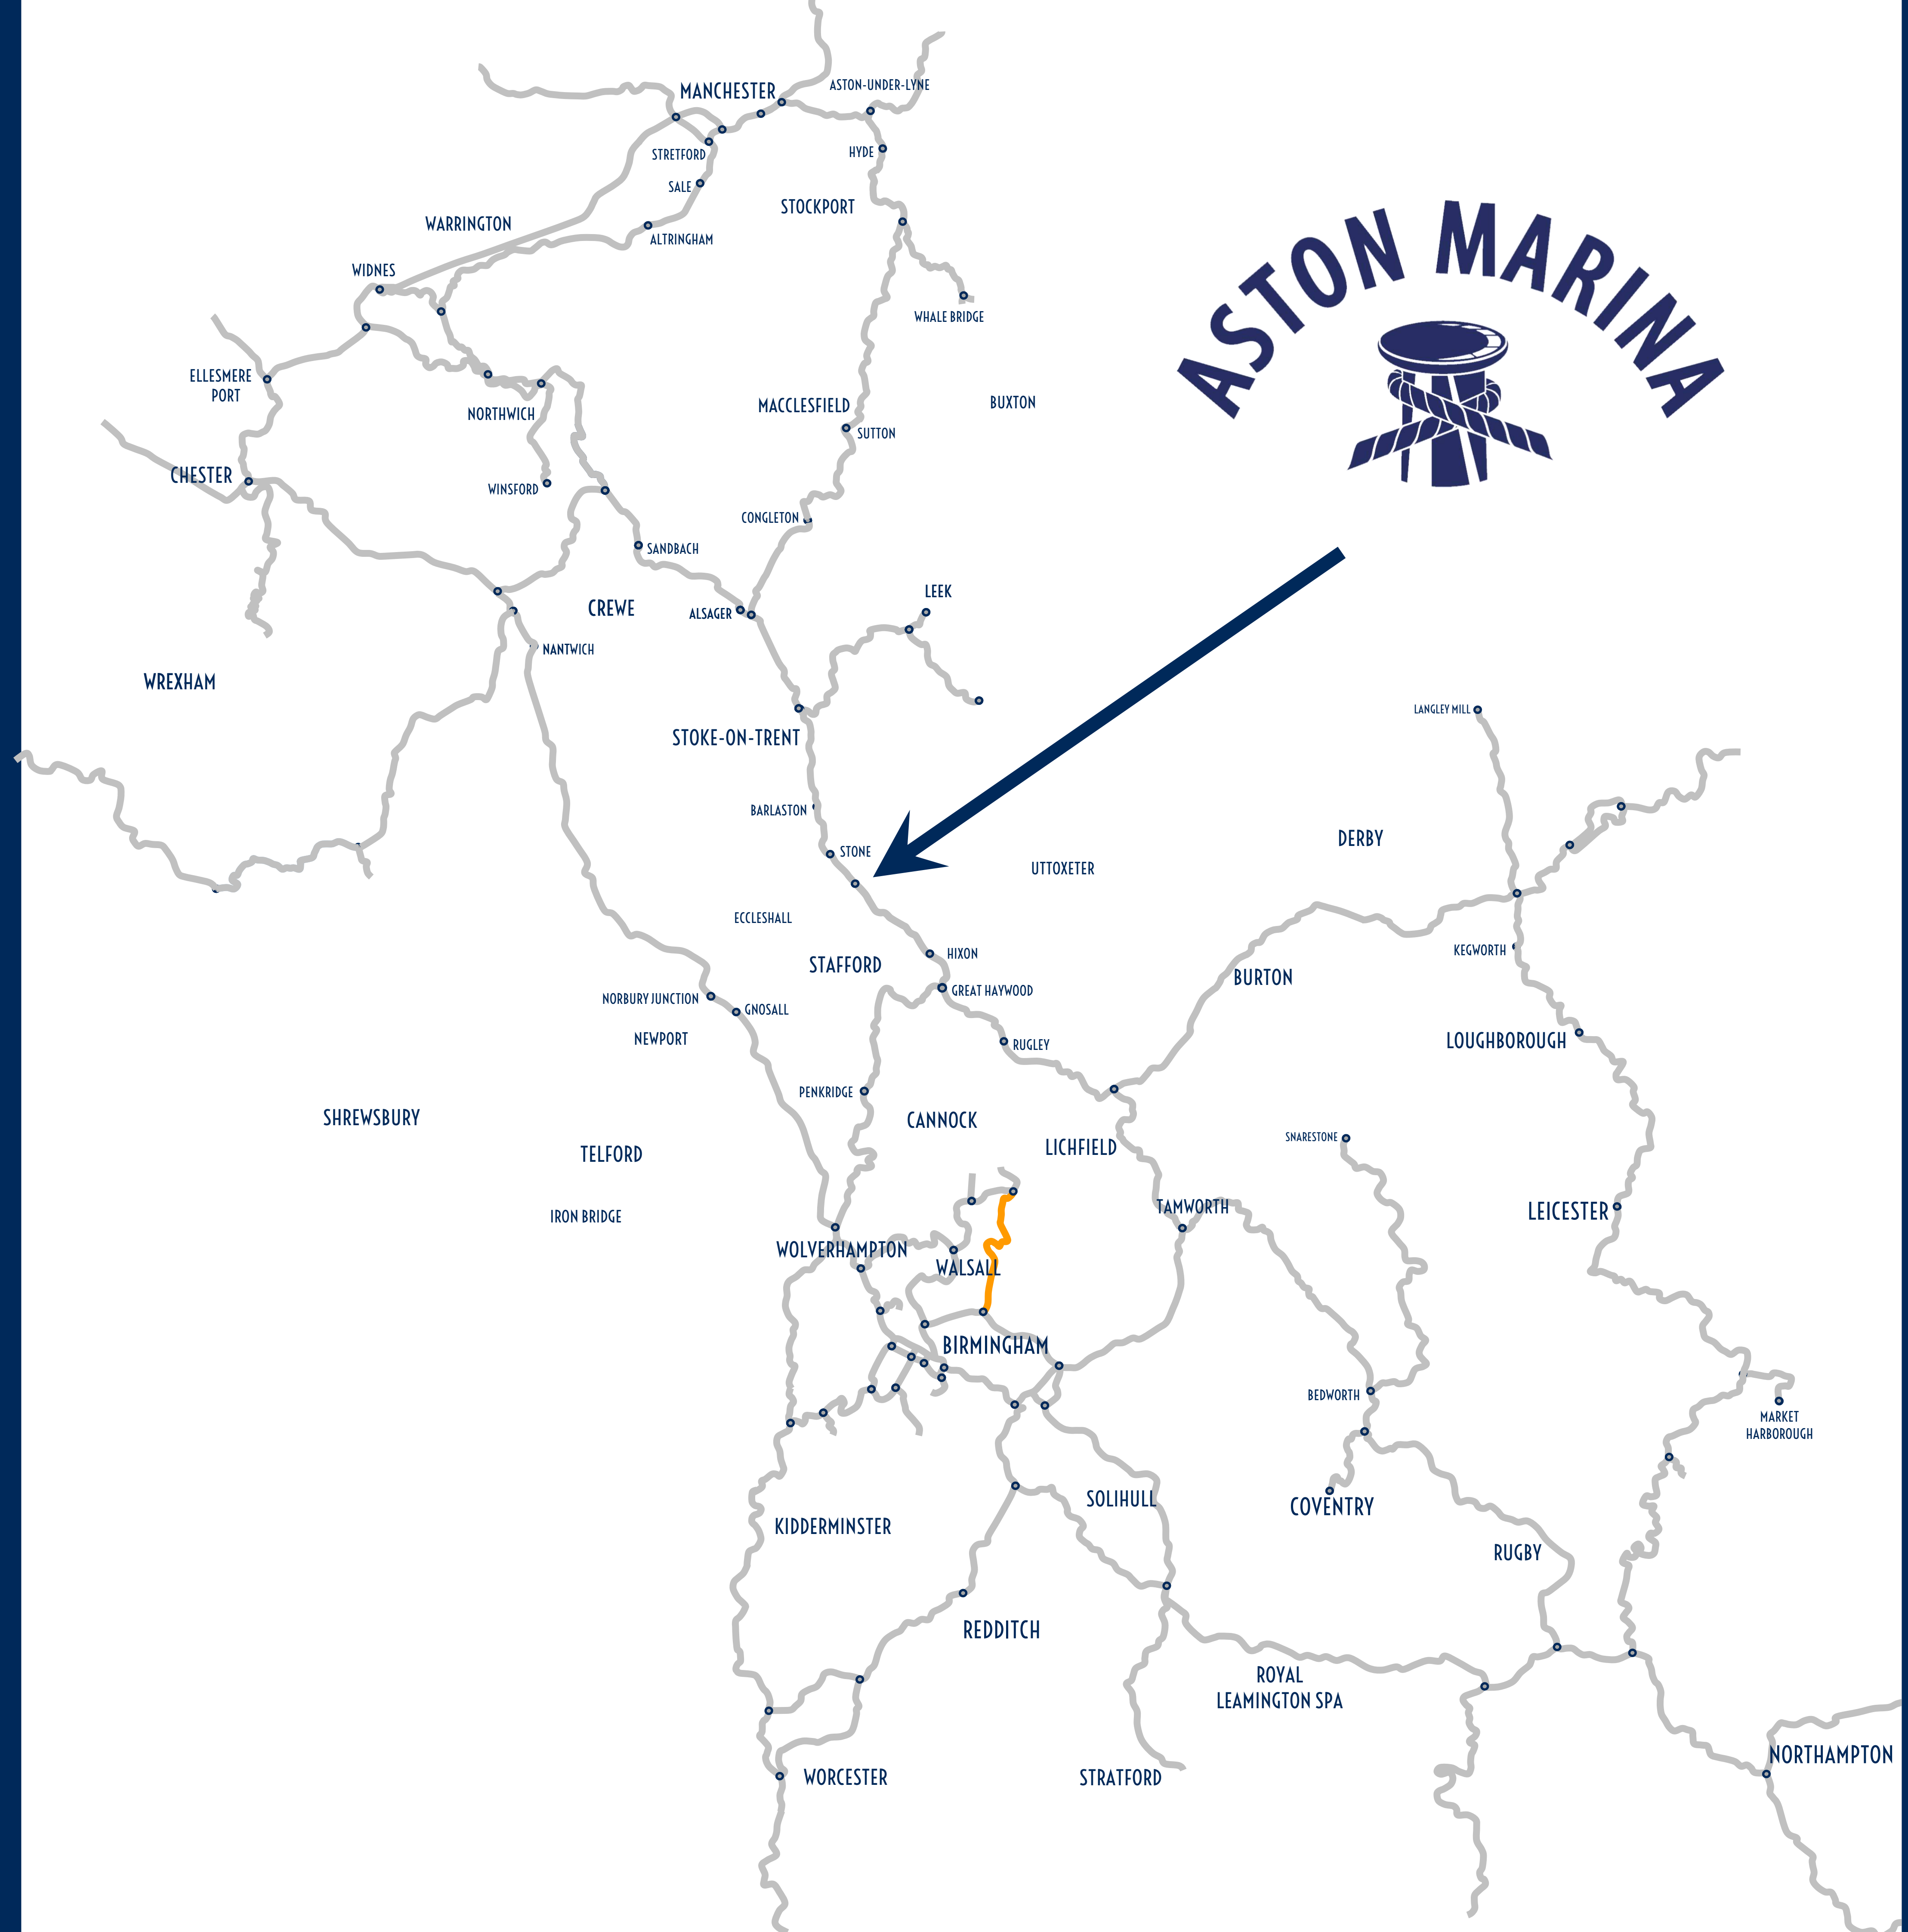

at the heart of the
CANAL NETWORK

- Trent & Mersey
- Staffordshire & Worcestershire Canal
- Caudon Canal
- Macclesfield Canal
- Shropshire Union Canal
- Shropshire Union Canal - Middlewich Branch
- Llangollen Canal
- Llangollen Canal - Prees Branch
- Grand Union Canal
- Leicester Grand Union Canal & River Soar
- Birmingham & Fradley Canal
- Stratford & North Stratford Canal
- Worcester & Birmingham Canal
- Birmingham Canal Navigations
- **Rushall Canal**
- Walsall Canal
- Tame Valley Canal
- Coventry Canal
- Droitwich Barge Canal
- Ashby Canal
- Oxford Canal
- Dudley Canal
- Erewash Canal
- Wryly & Essington Canal
- Bridgewater Canal
- River Dee
- Weaver Canal
- Manchester Ship Canal
- Peak Forest Canal
- Ashton Canal
- Rochdale Canal