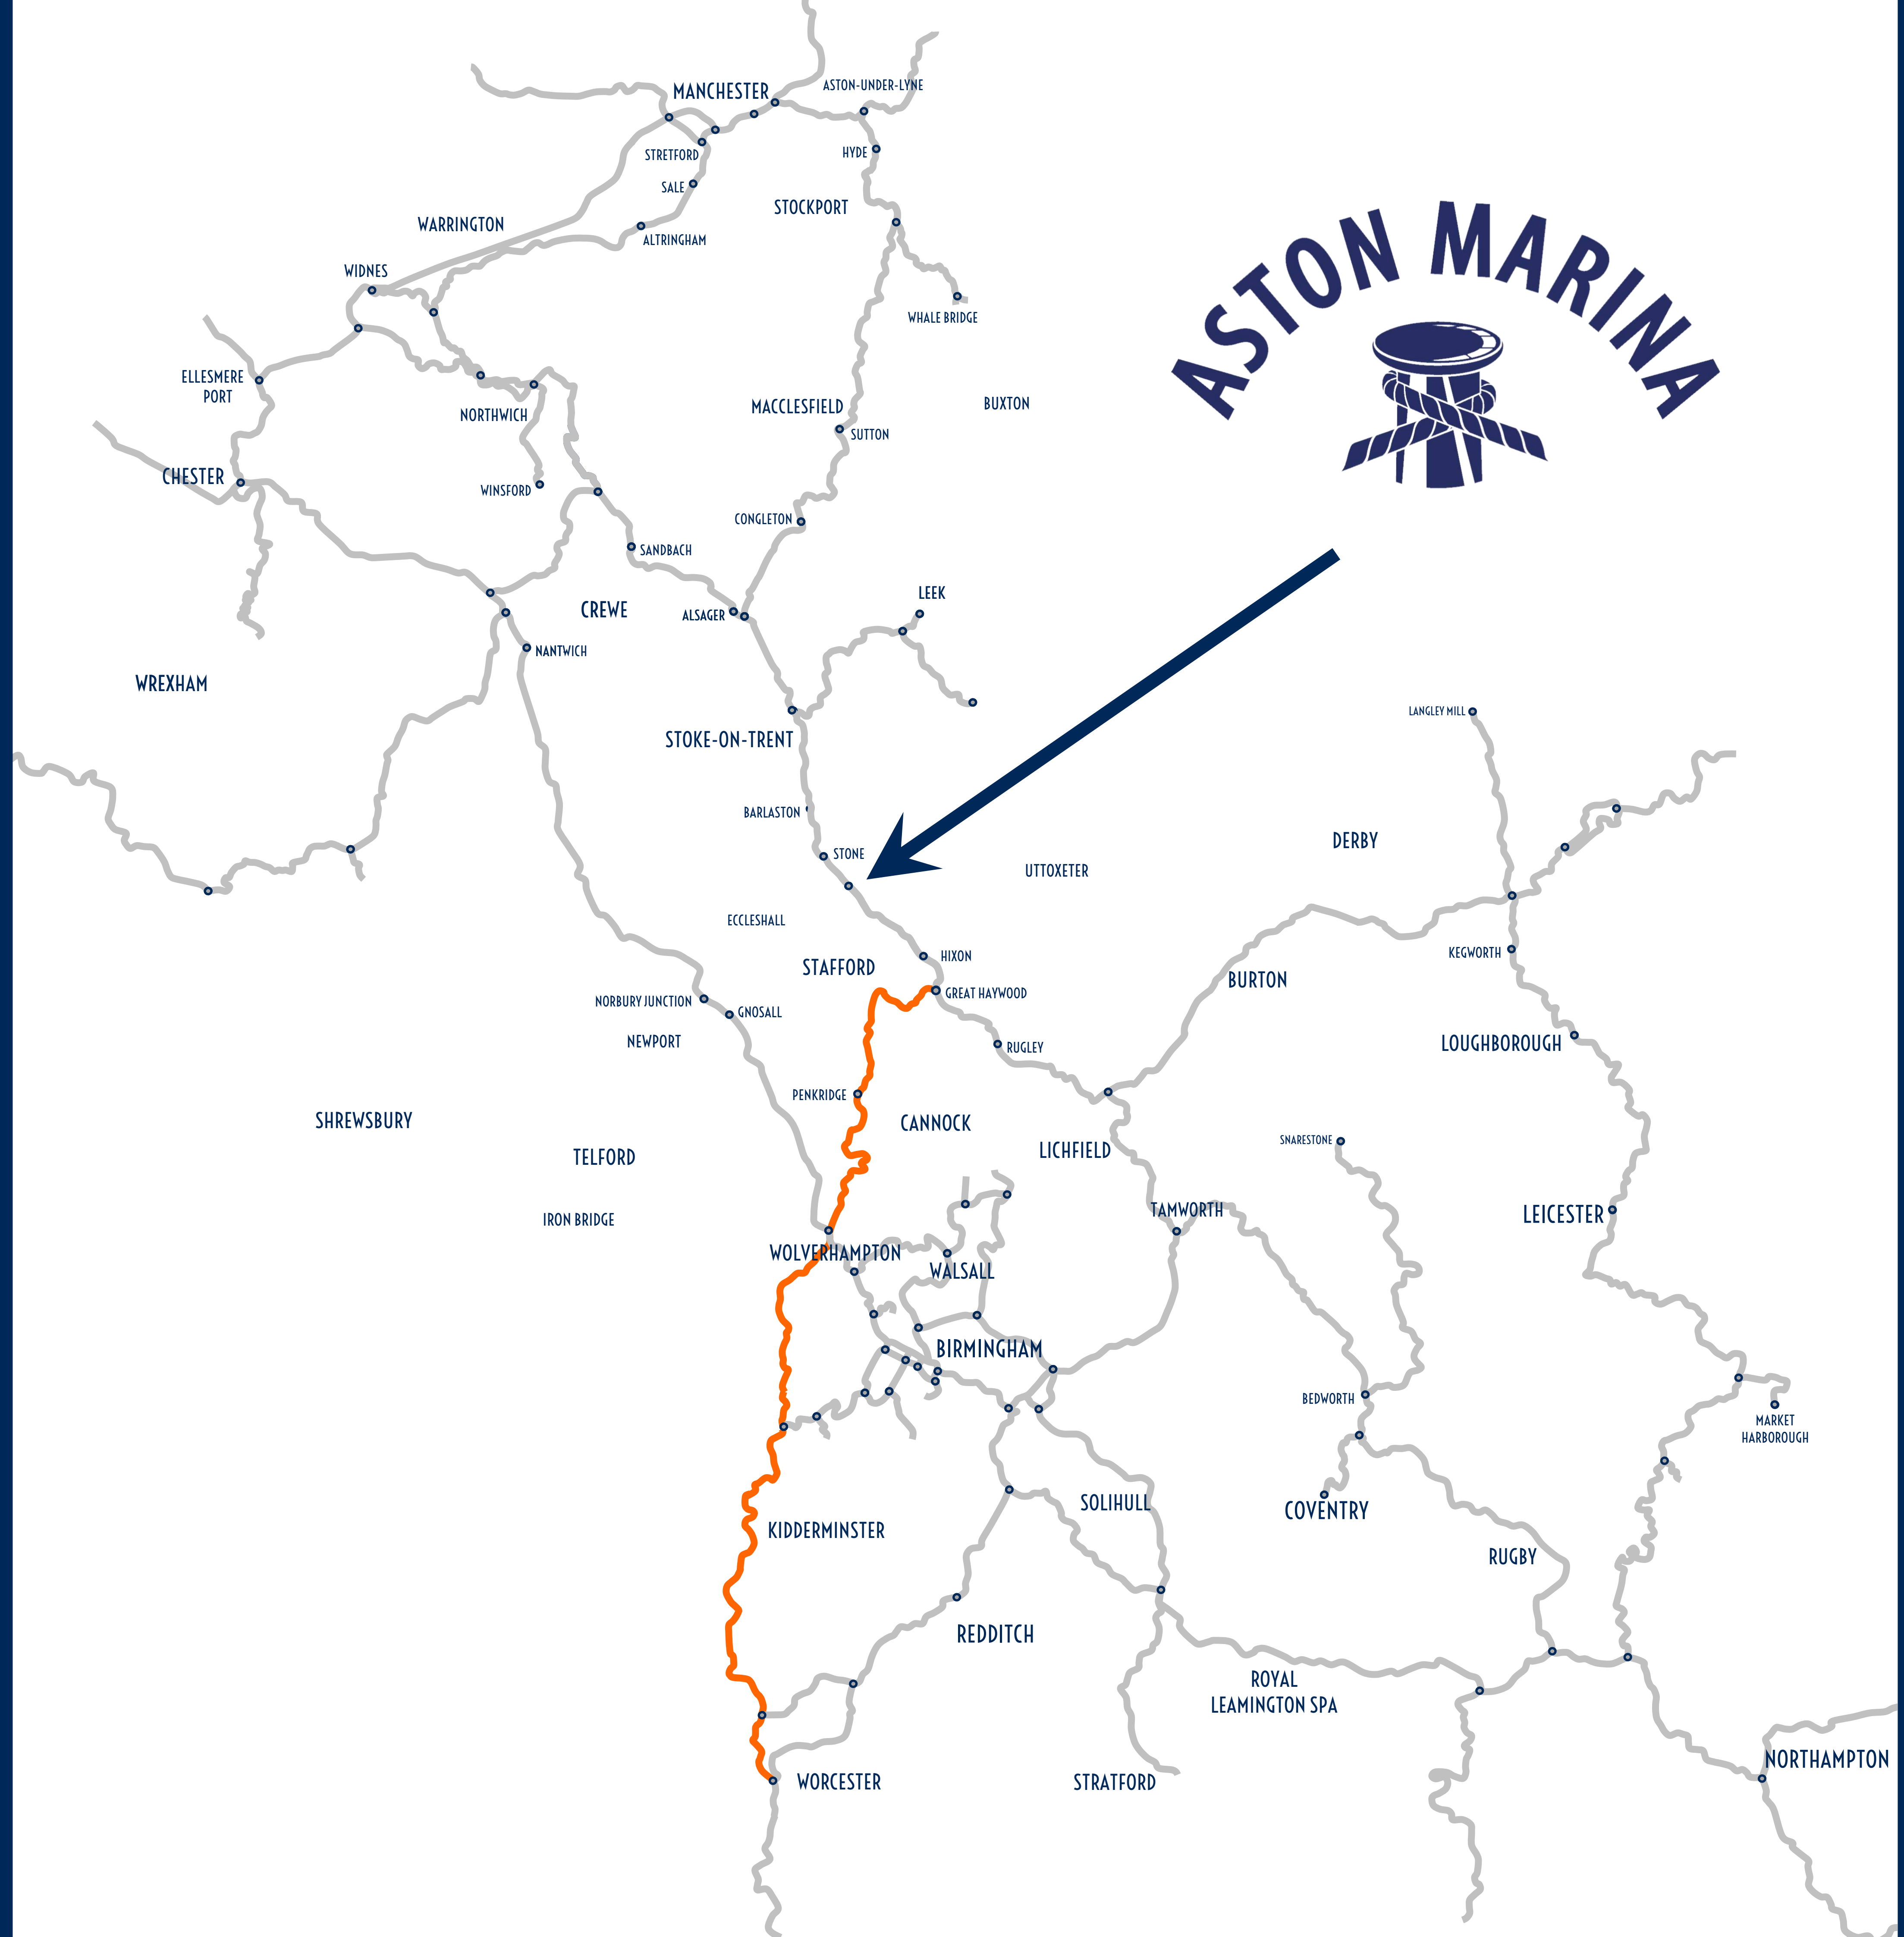

at the heart of the
CANAL NETWORK

- Trent & Mersey
- **Staffordshire & Worcestershire Canal**
- Caudon Canal
- Macclesfield Canal
- Shropshire Union Canal
- Shropshire Union Canal - Middlewich Branch
- Llangollen Canal
- Llangollen Canal - Prees Branch
- Grand Union Canal
- Leicester Grand Union Canal & River Soar
- Birmingham & Fradley Canal
- Stratford & North Stratford Canal
- Worcester & Birmingham Canal
- Birmingham Canal Navigations
- Rushall Canal
- Walsall Canal
- Tame Valley Canal
- Coventry Canal
- Droitwich Barge Canal
- Ashby Canal
- Oxford Canal
- Dudley Canal
- Erewash Canal
- Wryly & Essington Canal
- Bridgewater Canal
- River Dee
- Weaver Canal
- Manchester Ship Canal
- Peak Forest Canal
- Ashton Canal
- Rochdale Canal