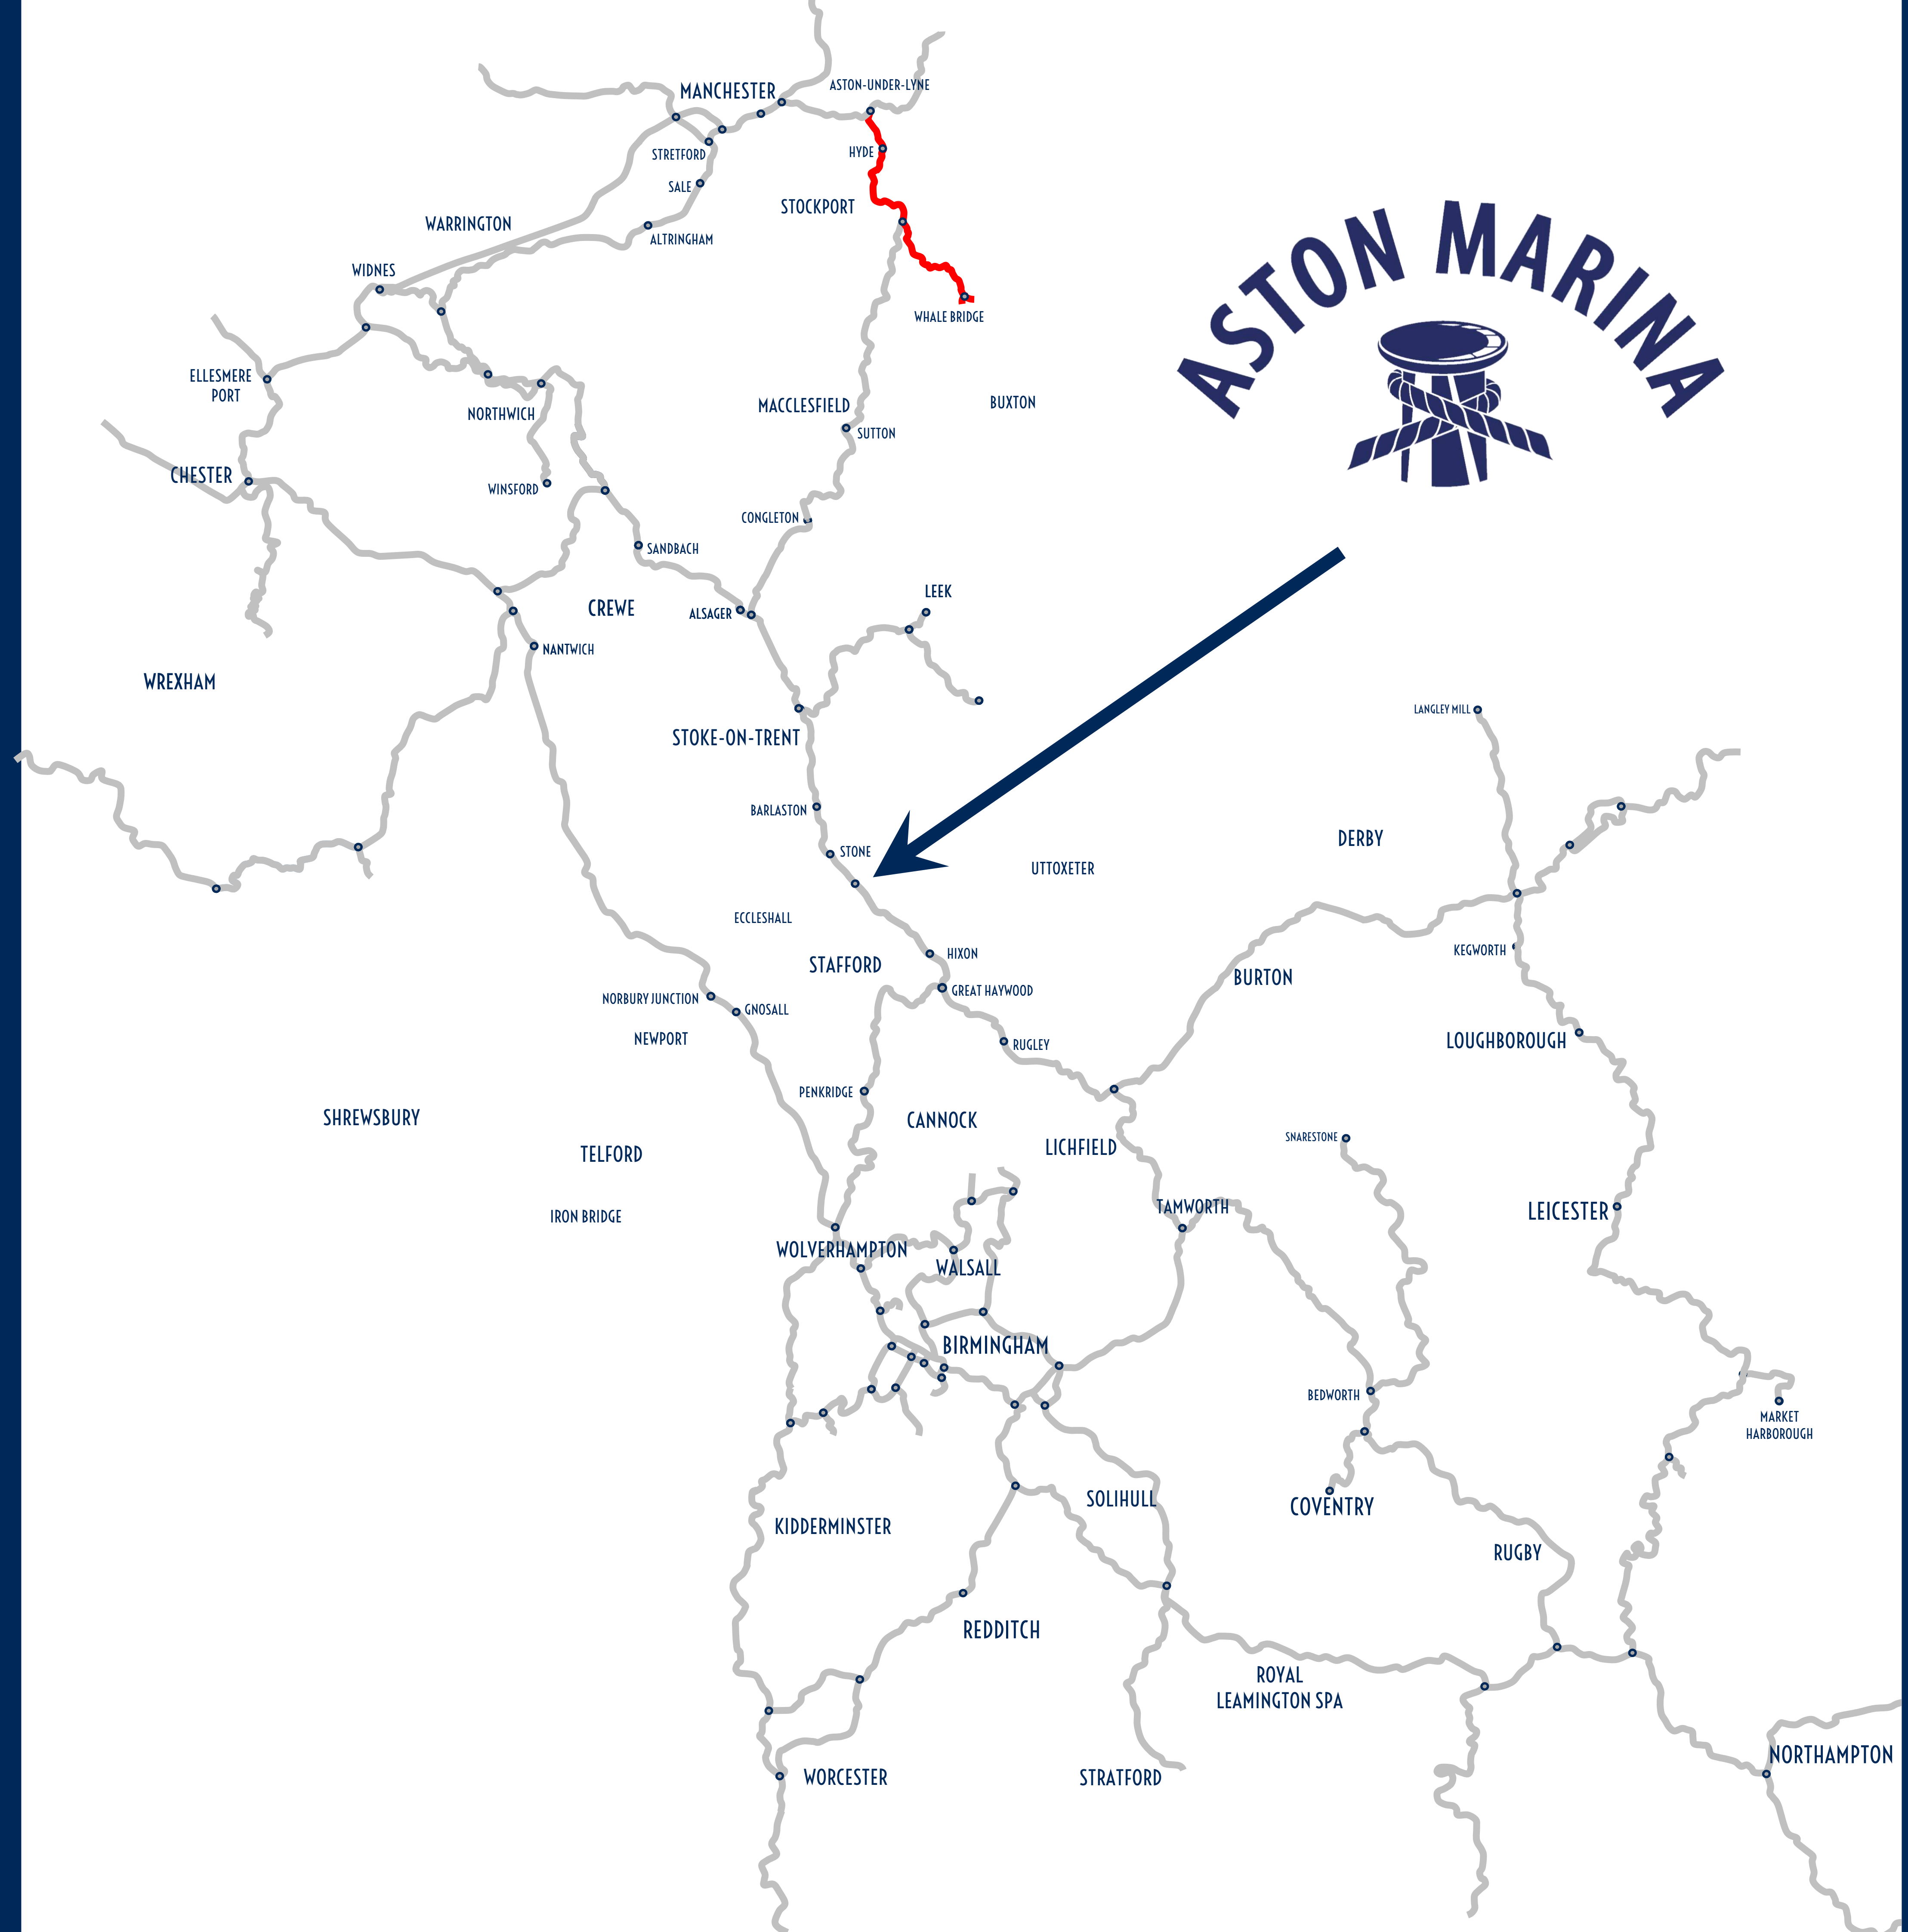

at the heart of the
CANAL NETWORK

- Trent & Mersey
- Staffordshire & Worcestershire Canal
- Caudon Canal
- Macclesfield Canal
- Shropshire Union Canal
- Shropshire Union Canal - Middlewich Branch
- Llangollen Canal
- Llangollen Canal - Prees Branch
- Grand Union Canal
- Leicester Grand Union Canal & River Soar
- Birmingham & Fradley Canal
- Stratford & North Stratford Canal
- Worcester & Birmingham Canal
- Birmingham Canal Navigations
- Rushall Canal
- Walsall Canal
- Tame Valley Canal
- Coventry Canal
- Droitwich Barge Canal
- Ashby Canal
- Oxford Canal
- Dudley Canal
- Erewash Canal
- Wryly & Essington Canal
- Bridgewater Canal
- River Dee
- Weaver Canal
- Manchester Ship Canal
- **Peak Forest Canal**
- Ashton Canal
- Rochdale Canal