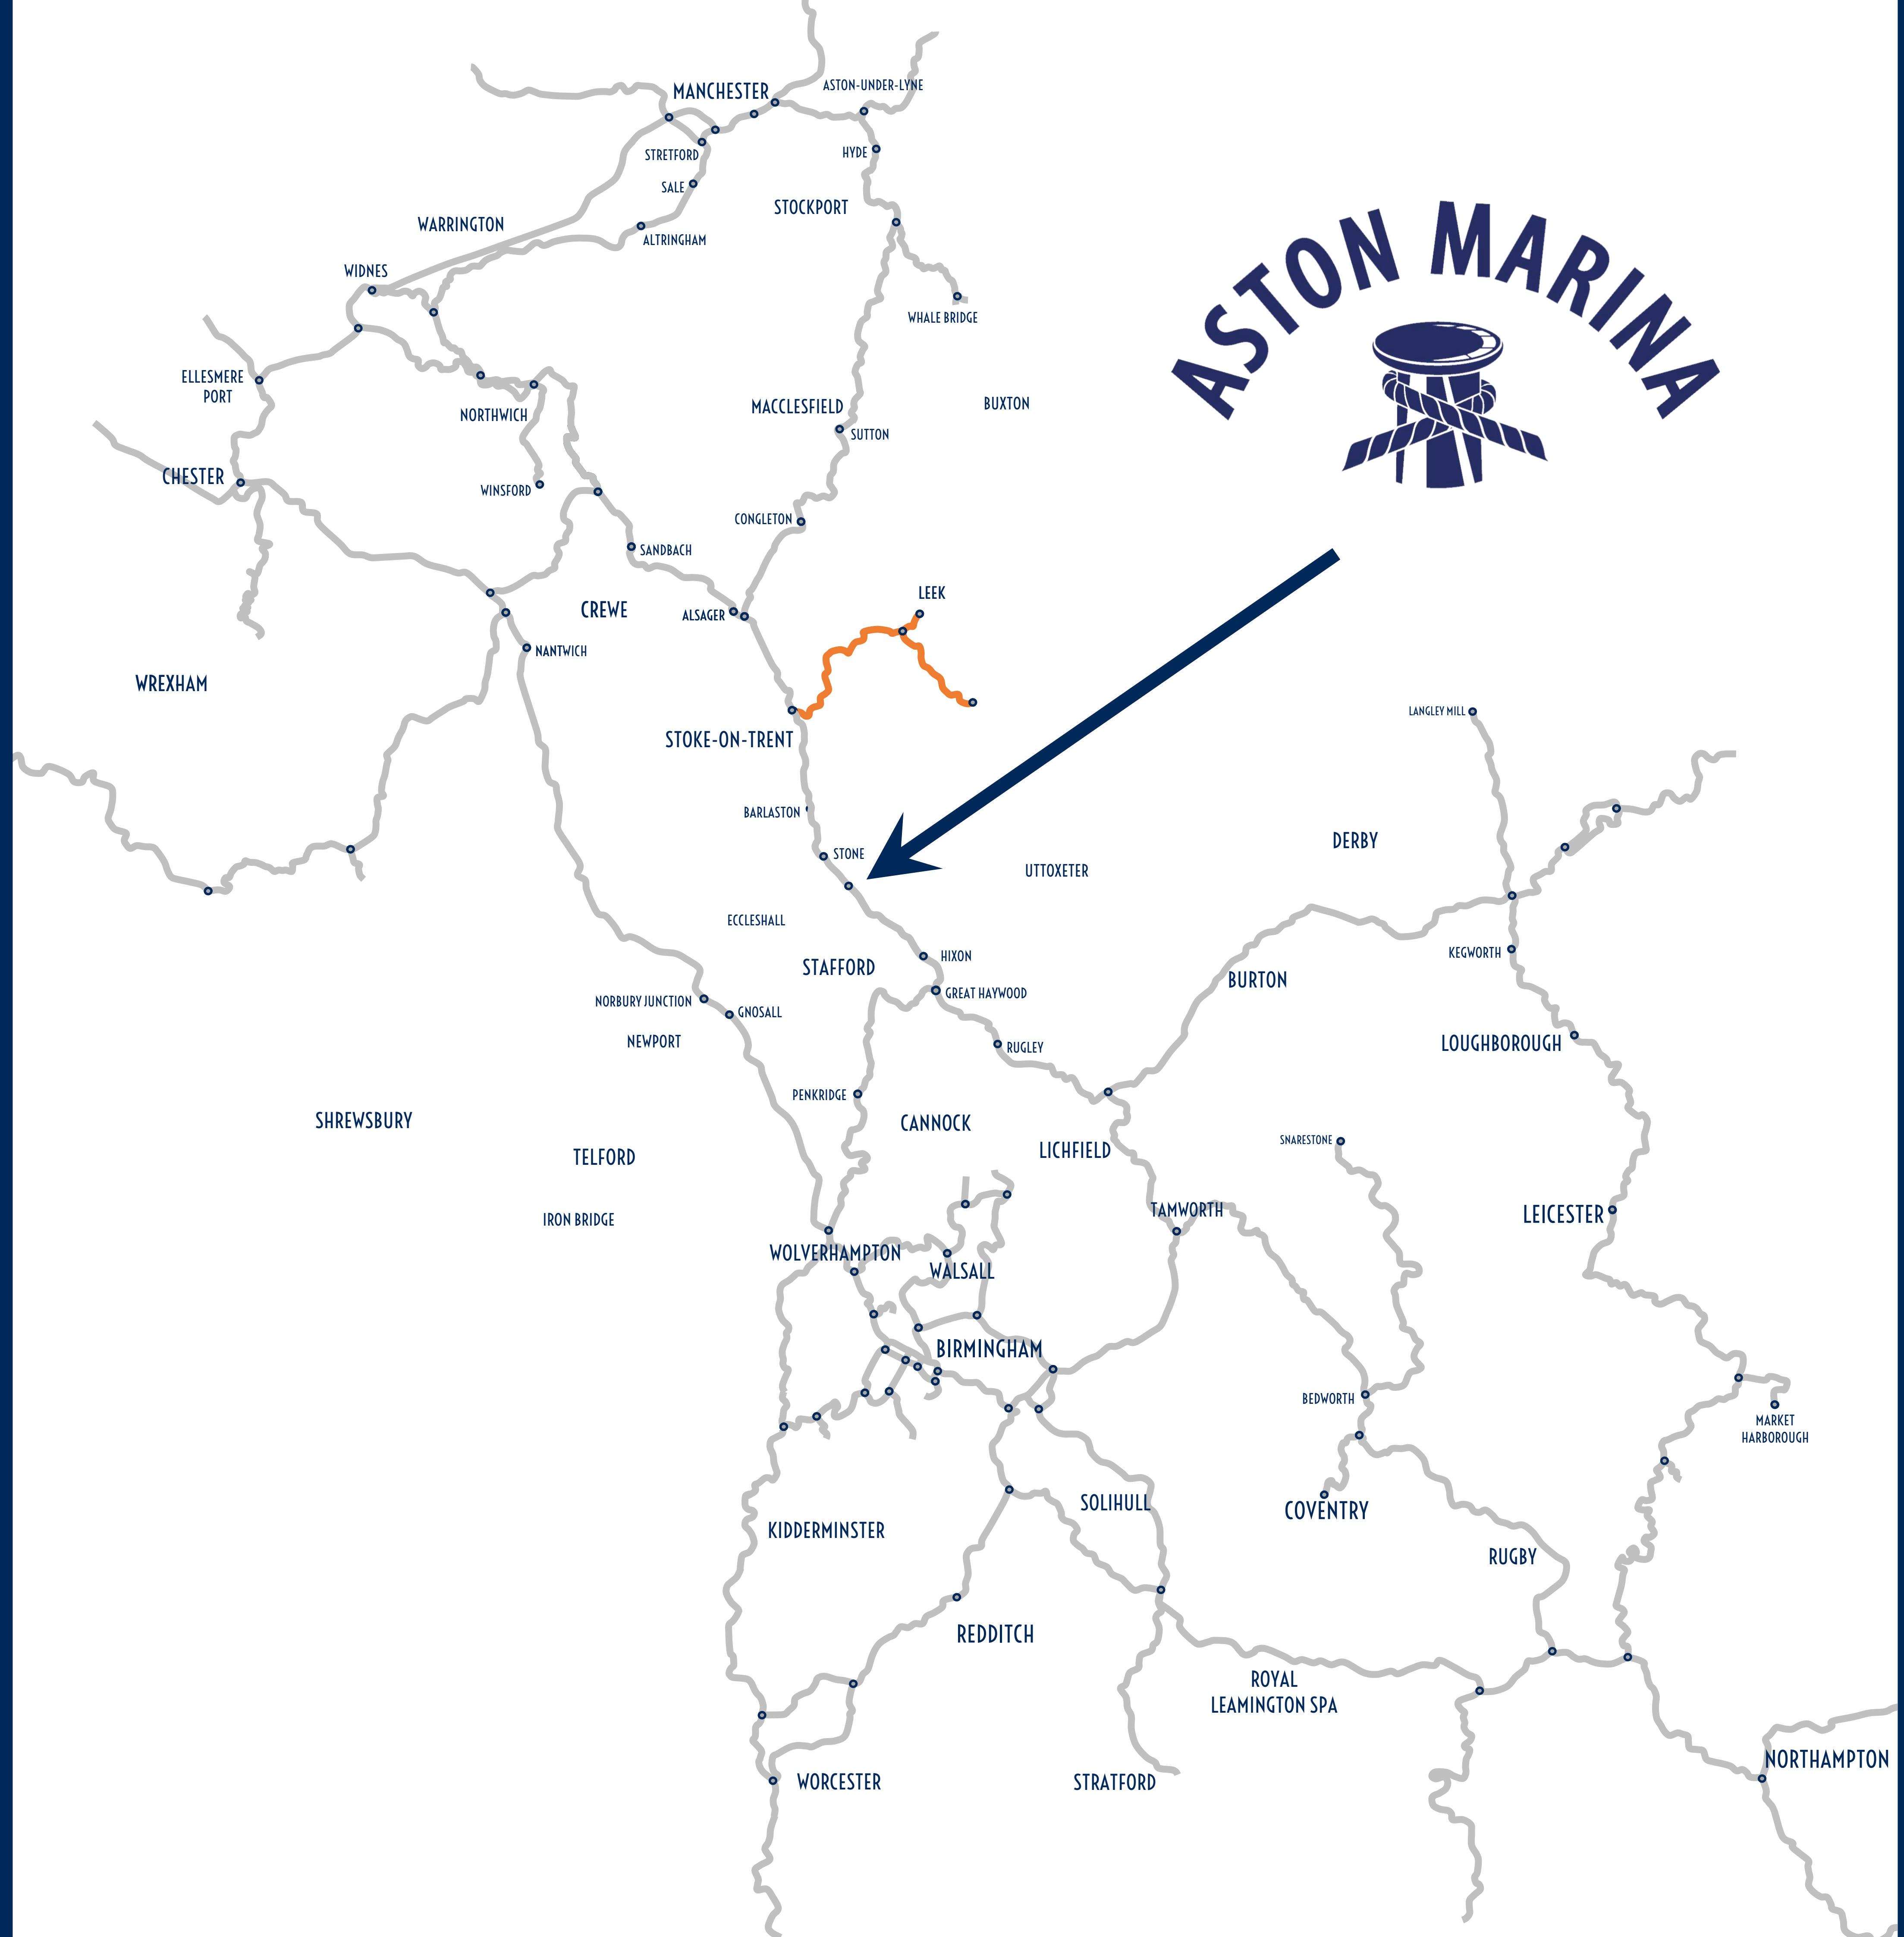

at the heart of the
CANAL NETWORK

- Trent & Mersey
- Staffordshire & Worcestershire Canal
- **Cauldon Canal**
- Macclesfield Canal
- Shropshire Union Canal
- Shropshire Union Canal - Middlewich Branch
- Llangollen Canal
- Llangollen Canal - Prees Branch
- Grand Union Canal
- Leicester Grand Union Canal & River Soar
- Birmingham & Fradley Canal
- Stratford & North Stratford Canal
- Worcester & Birmingham Canal
- Birmingham Canal Navigations
- Rushall Canal
- Walsall Canal
- Tame Valley Canal
- Coventry Canal
- Droitwich Barge Canal
- Ashby Canal
- Oxford Canal
- Dudley Canal
- Erewash Canal
- Wryly & Essington Canal
- Bridgewater Canal
- River Dee
- Weaver Canal
- Manchester Ship Canal
- Peak Forest Canal
- Ashton Canal
- Rochdale Canal