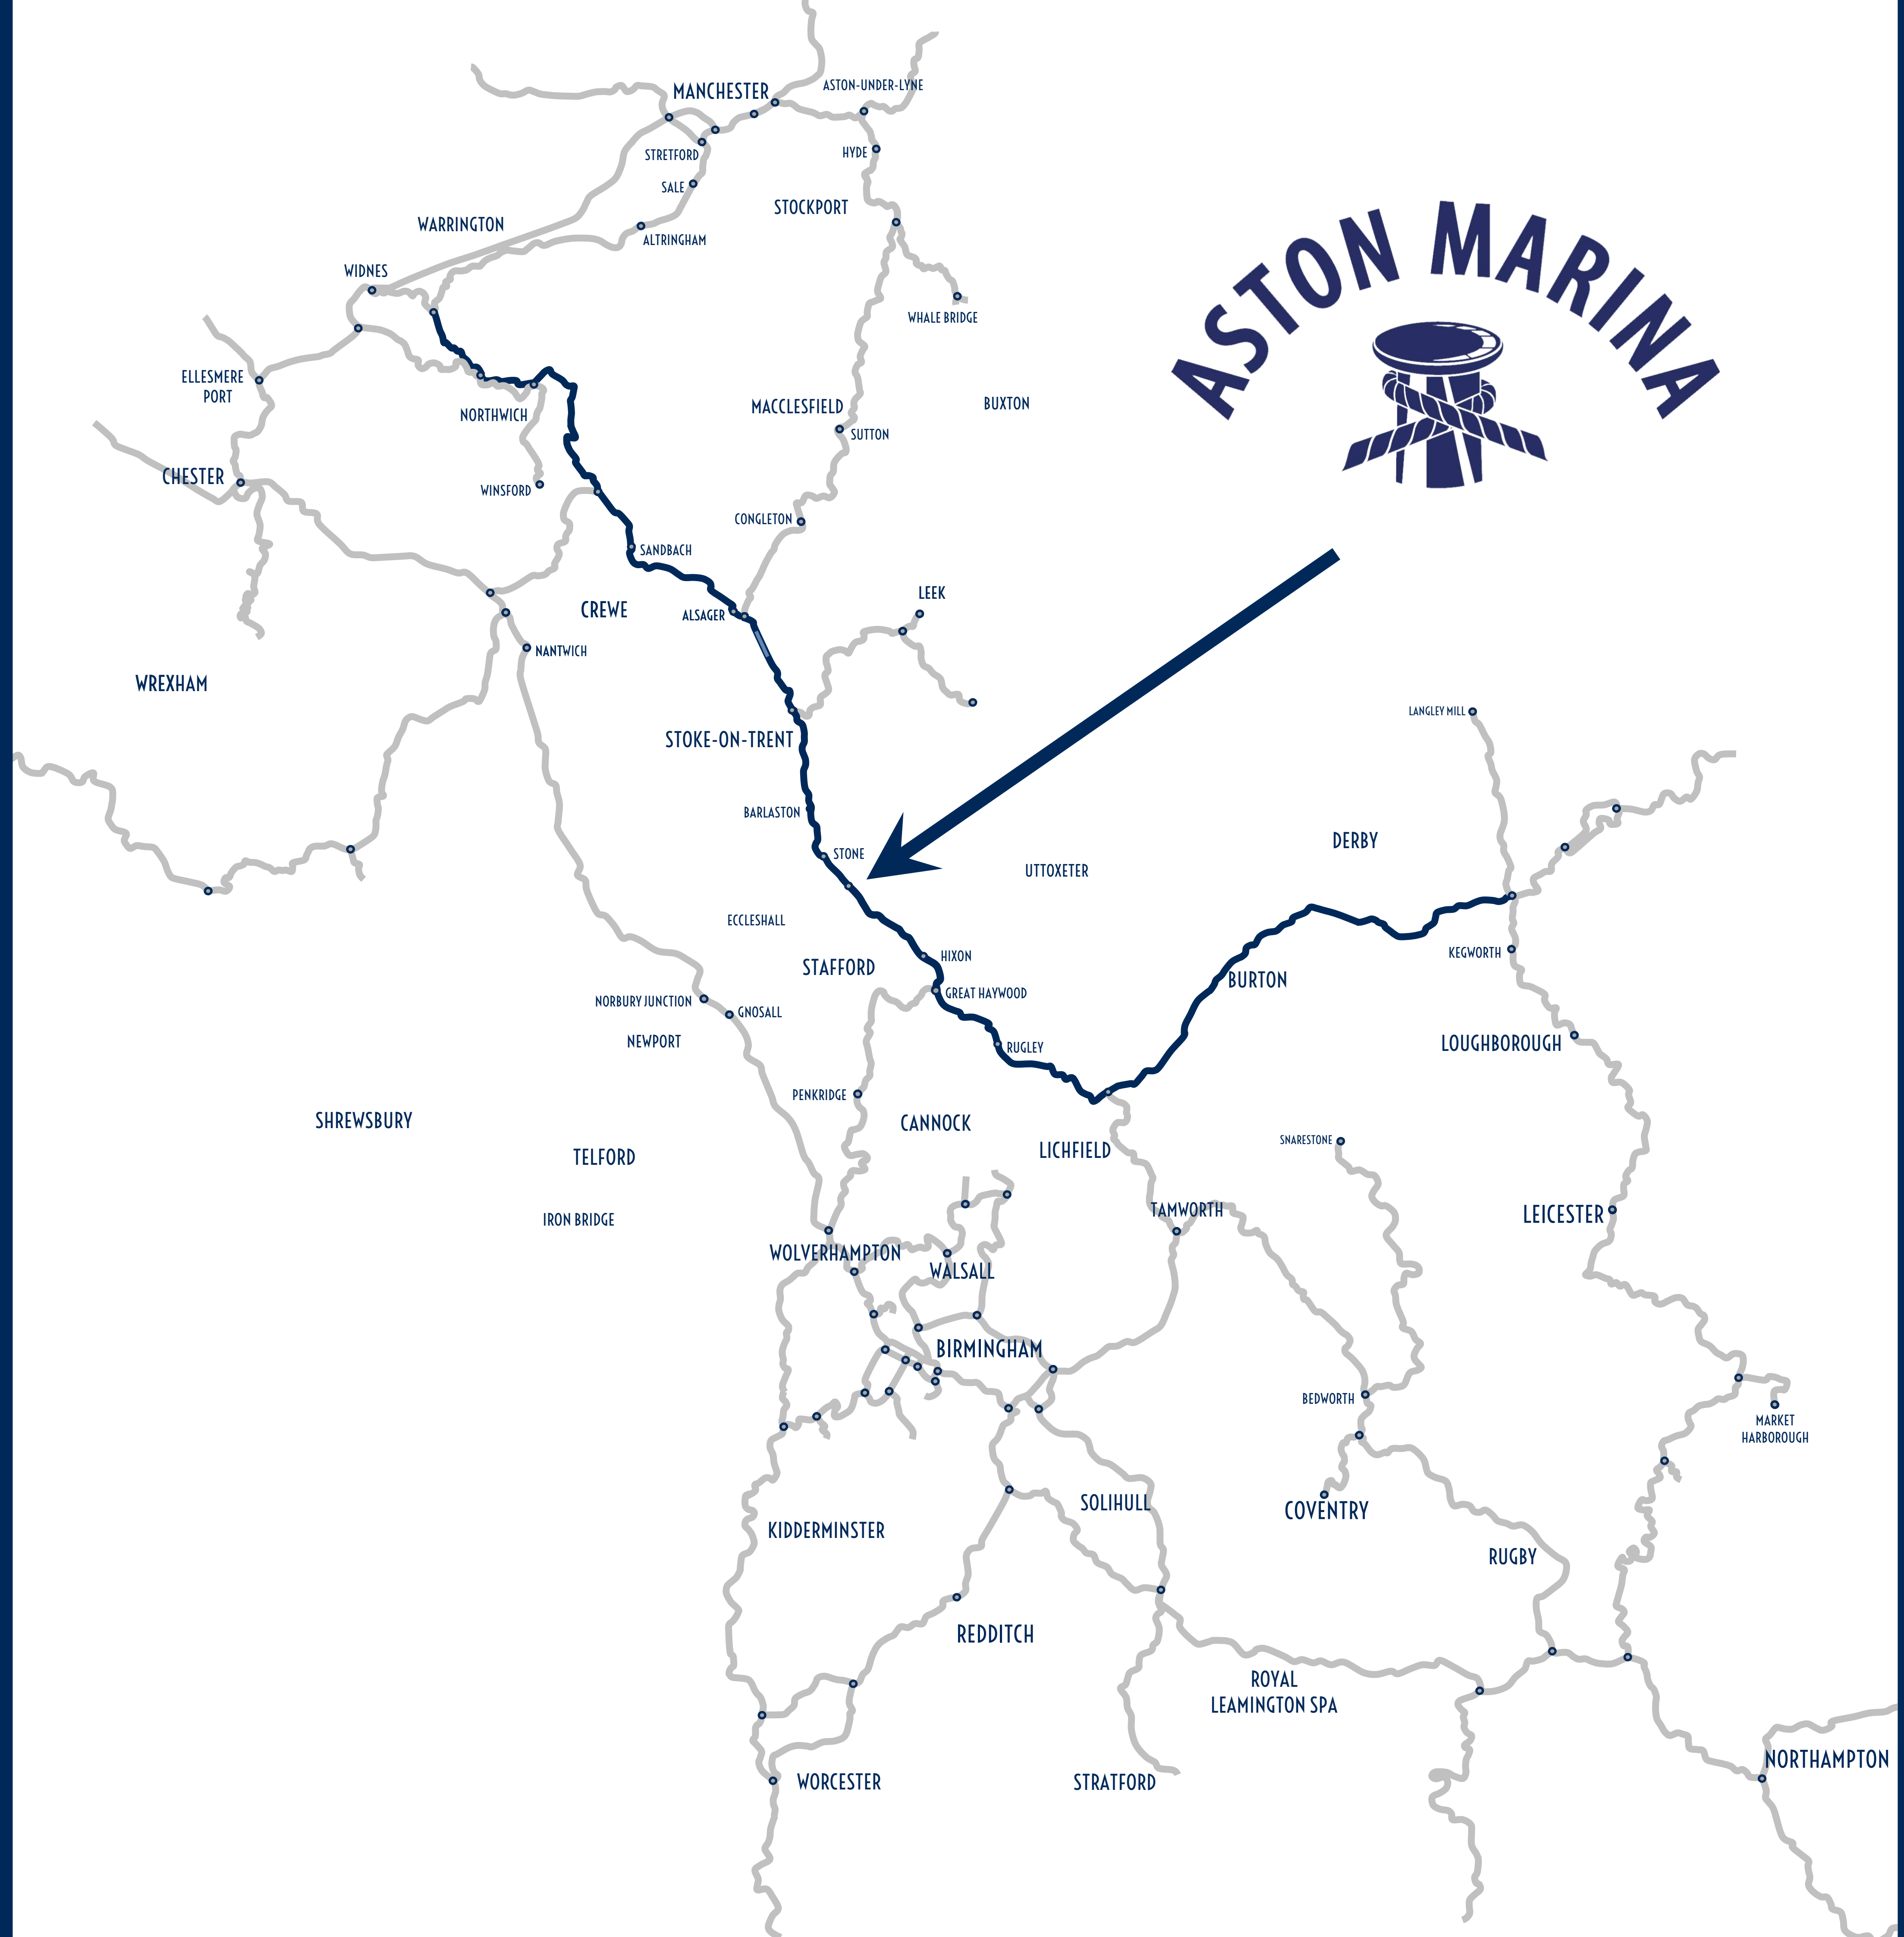

at the heart of the
CANAL NETWORK

- Trent & Mersey
- Staffordshire & Worcestershire Canal
- Caudon Canal
- Macclesfield Canal
- Shropshire Union Canal
- Shropshire Union Canal - Middlewich Branch
- Llangollen Canal
- Llangollen Canal - Prees Branch
- Grand Union Canal
- Leicester Grand Union Canal & River Soar
- Birmingham & Fradley Canal
- Stratford & North Stratford Canal
- Worcester & Birmingham Canal
- Birmingham Canal Navigations
- Rushall Canal
- Walsall Canal
- Tame Valley Canal
- Coventry Canal
- Droitwich Barge Canal
- Ashby Canal
- Oxford Canal
- Dudley Canal
- Erewash Canal
- Wryly & Essington Canal
- Bridgewater Canal
- River Dee
- Weaver Canal
- Manchester Ship Canal
- Peak Forest Canal
- Ashton Canal
- Rochdale Canal