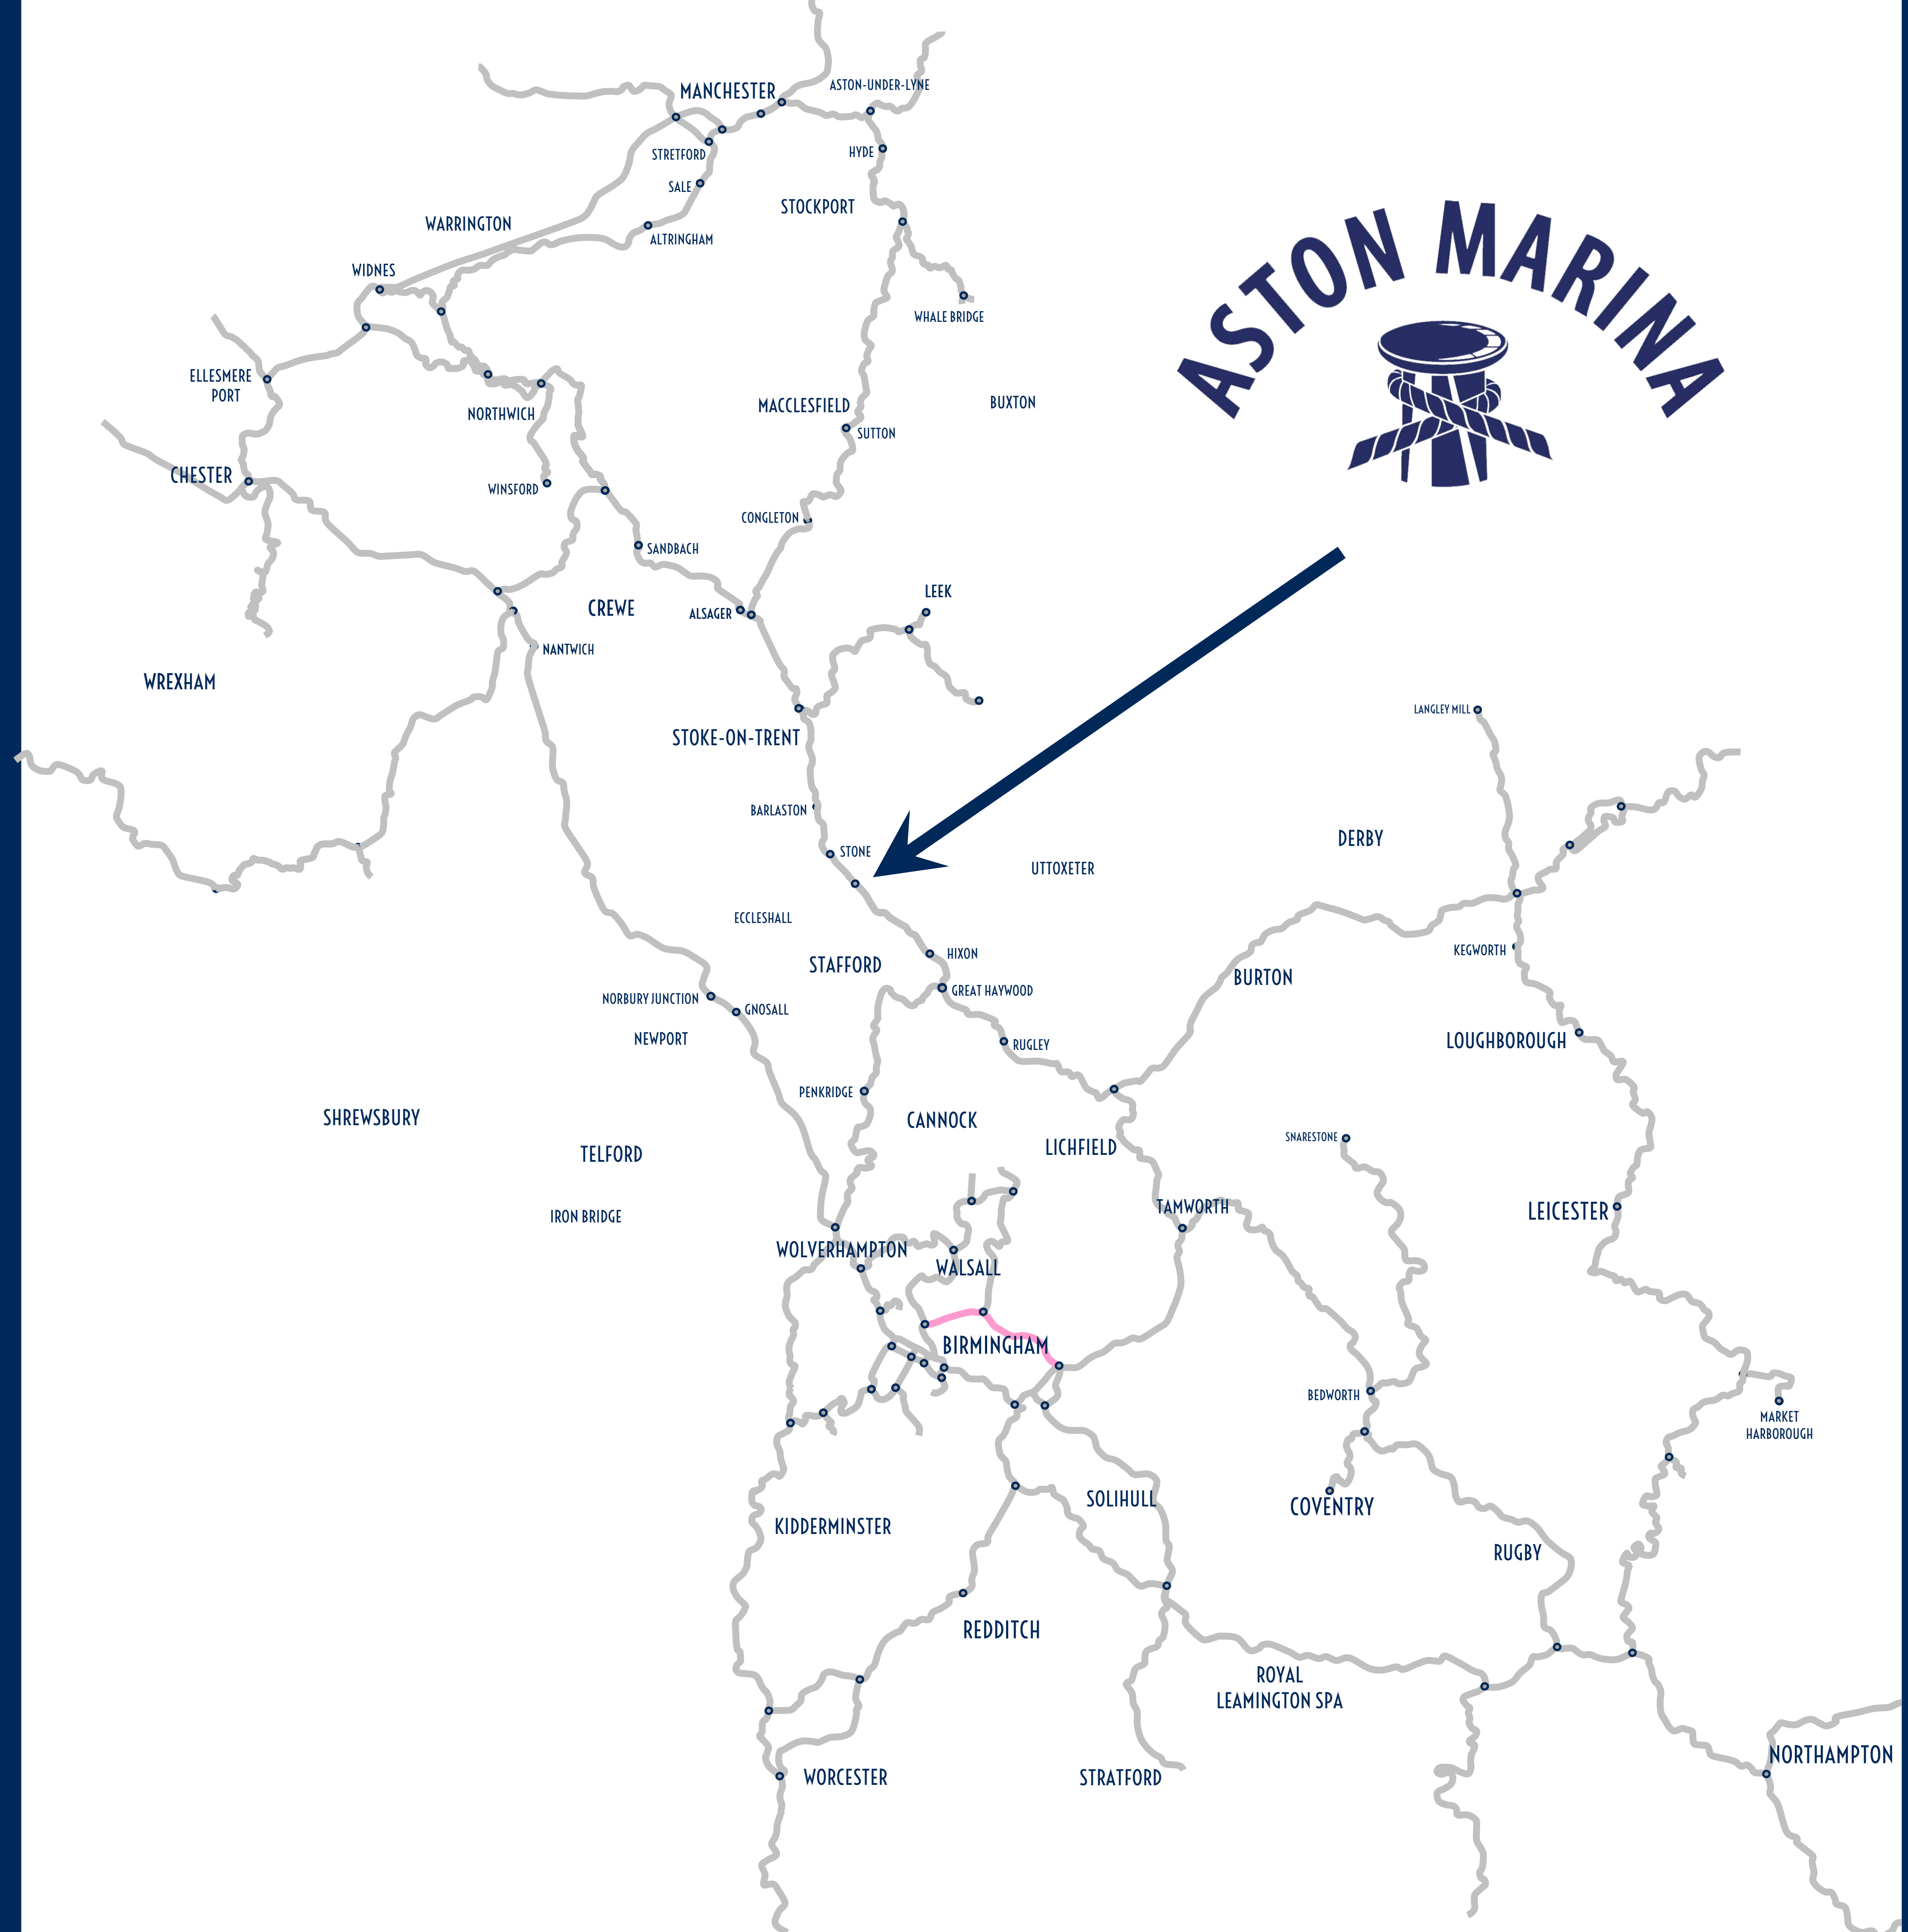

at the heart of the
CANAL NETWORK

- Trent & Mersey
- Staffordshire & Worcestershire Canal
- Caudon Canal
- Macclesfield Canal
- Shropshire Union Canal
- Shropshire Union Canal - Middlewich Branch
- Llangollen Canal
- Llangollen Canal - Prees Branch
- Grand Union Canal
- Leicester Grand Union Canal & River Soar
- Birmingham & Fradley Canal
- Stratford & North Stratford Canal
- Worcester & Birmingham Canal
- Birmingham Canal Navigations
- Rushall Canal
- Walsall Canal
- **Tame Valley Canal**
- Coventry Canal
- Droitwich Barge Canal
- Ashby Canal
- Oxford Canal
- Dudley Canal
- Erewash Canal
- Wryly & Essington Canal
- Bridgewater Canal
- River Dee
- Weaver Canal
- Manchester Ship Canal
- Peak Forest Canal
- Ashton Canal
- Rochdale Canal