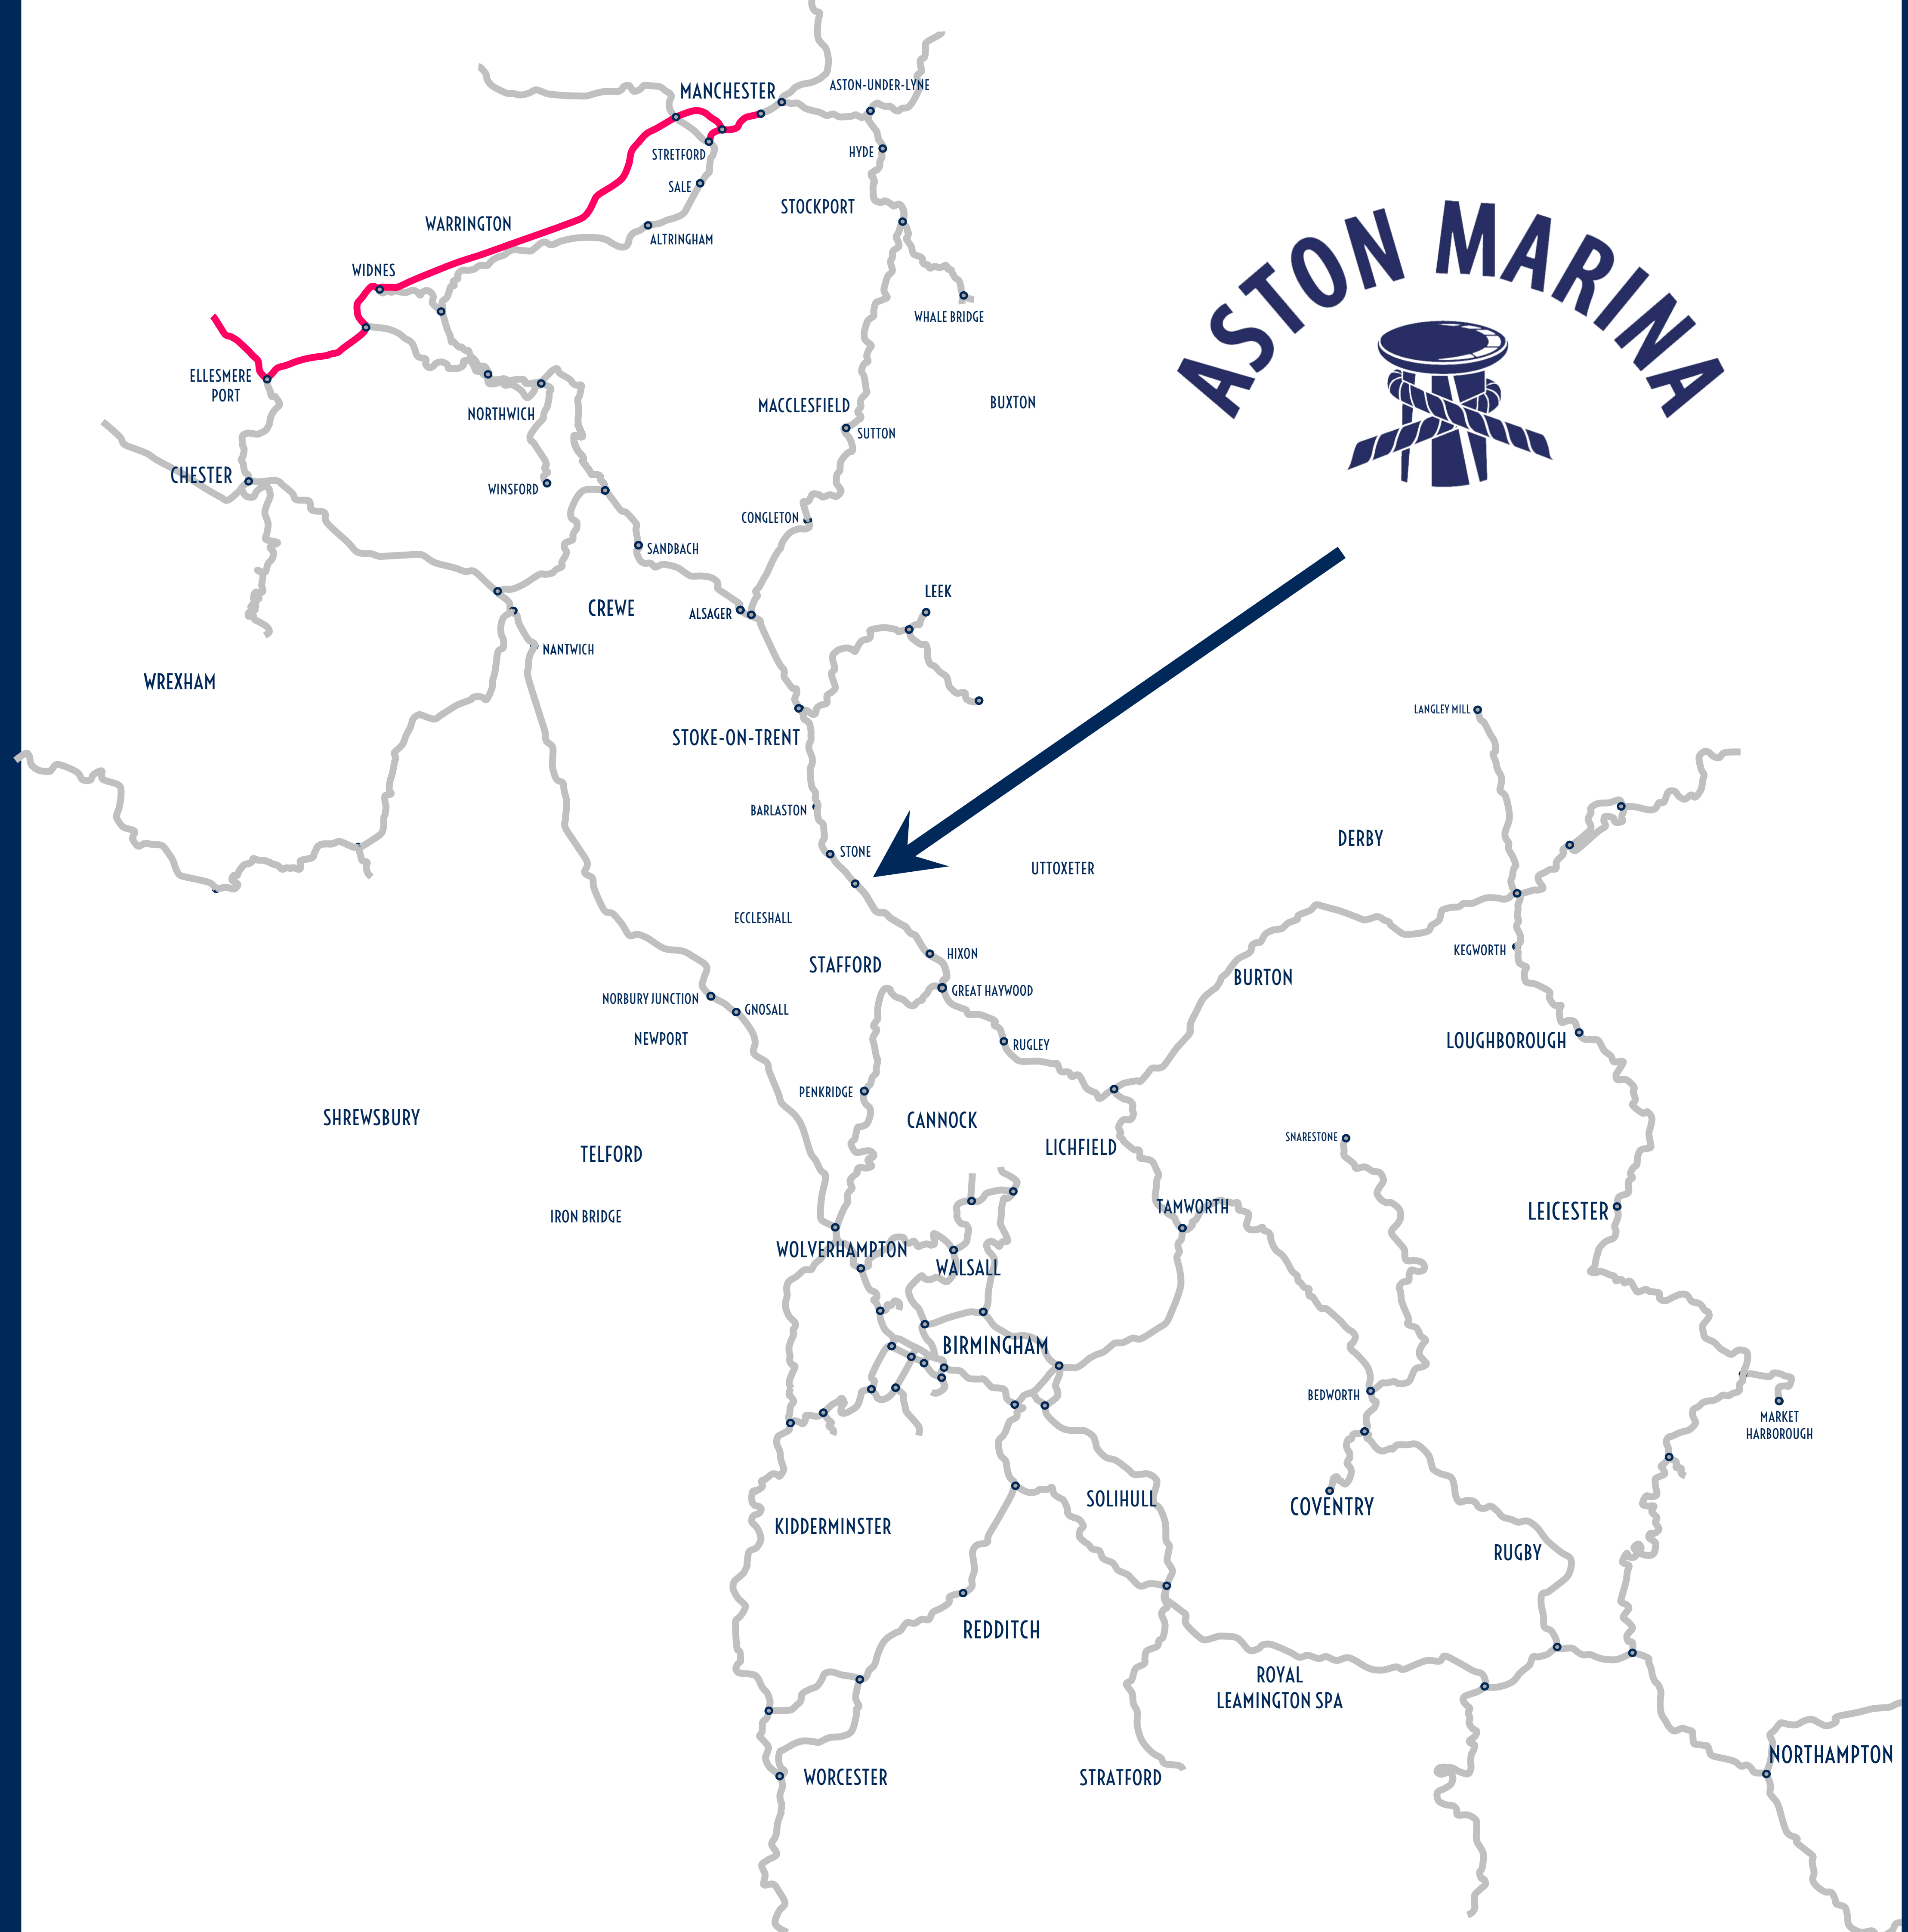

at the heart of the
CANAL NETWORK

- Trent & Mersey
- Staffordshire & Worcestershire Canal
- Caudon Canal
- Macclesfield Canal
- Shropshire Union Canal
- Shropshire Union Canal - Middlewich Branch
- Llangollen Canal
- Llangollen Canal - Prees Branch
- Grand Union Canal
- Leicester Grand Union Canal & River Soar
- Birmingham & Fradley Canal
- Stratford & North Stratford Canal
- Worcester & Birmingham Canal
- Birmingham Canal Navigations
- Rushall Canal
- Walsall Canal
- Tame Valley Canal
- Coventry Canal
- Droitwich Barge Canal
- Ashby Canal
- Oxford Canal
- Dudley Canal
- Erewash Canal
- Wryly & Essington Canal
- Bridgewater Canal
- River Dee
- Weaver Canal
- **Manchester Ship Canal**
- Peak Forest Canal
- Ashton Canal
- Rochdale Canal