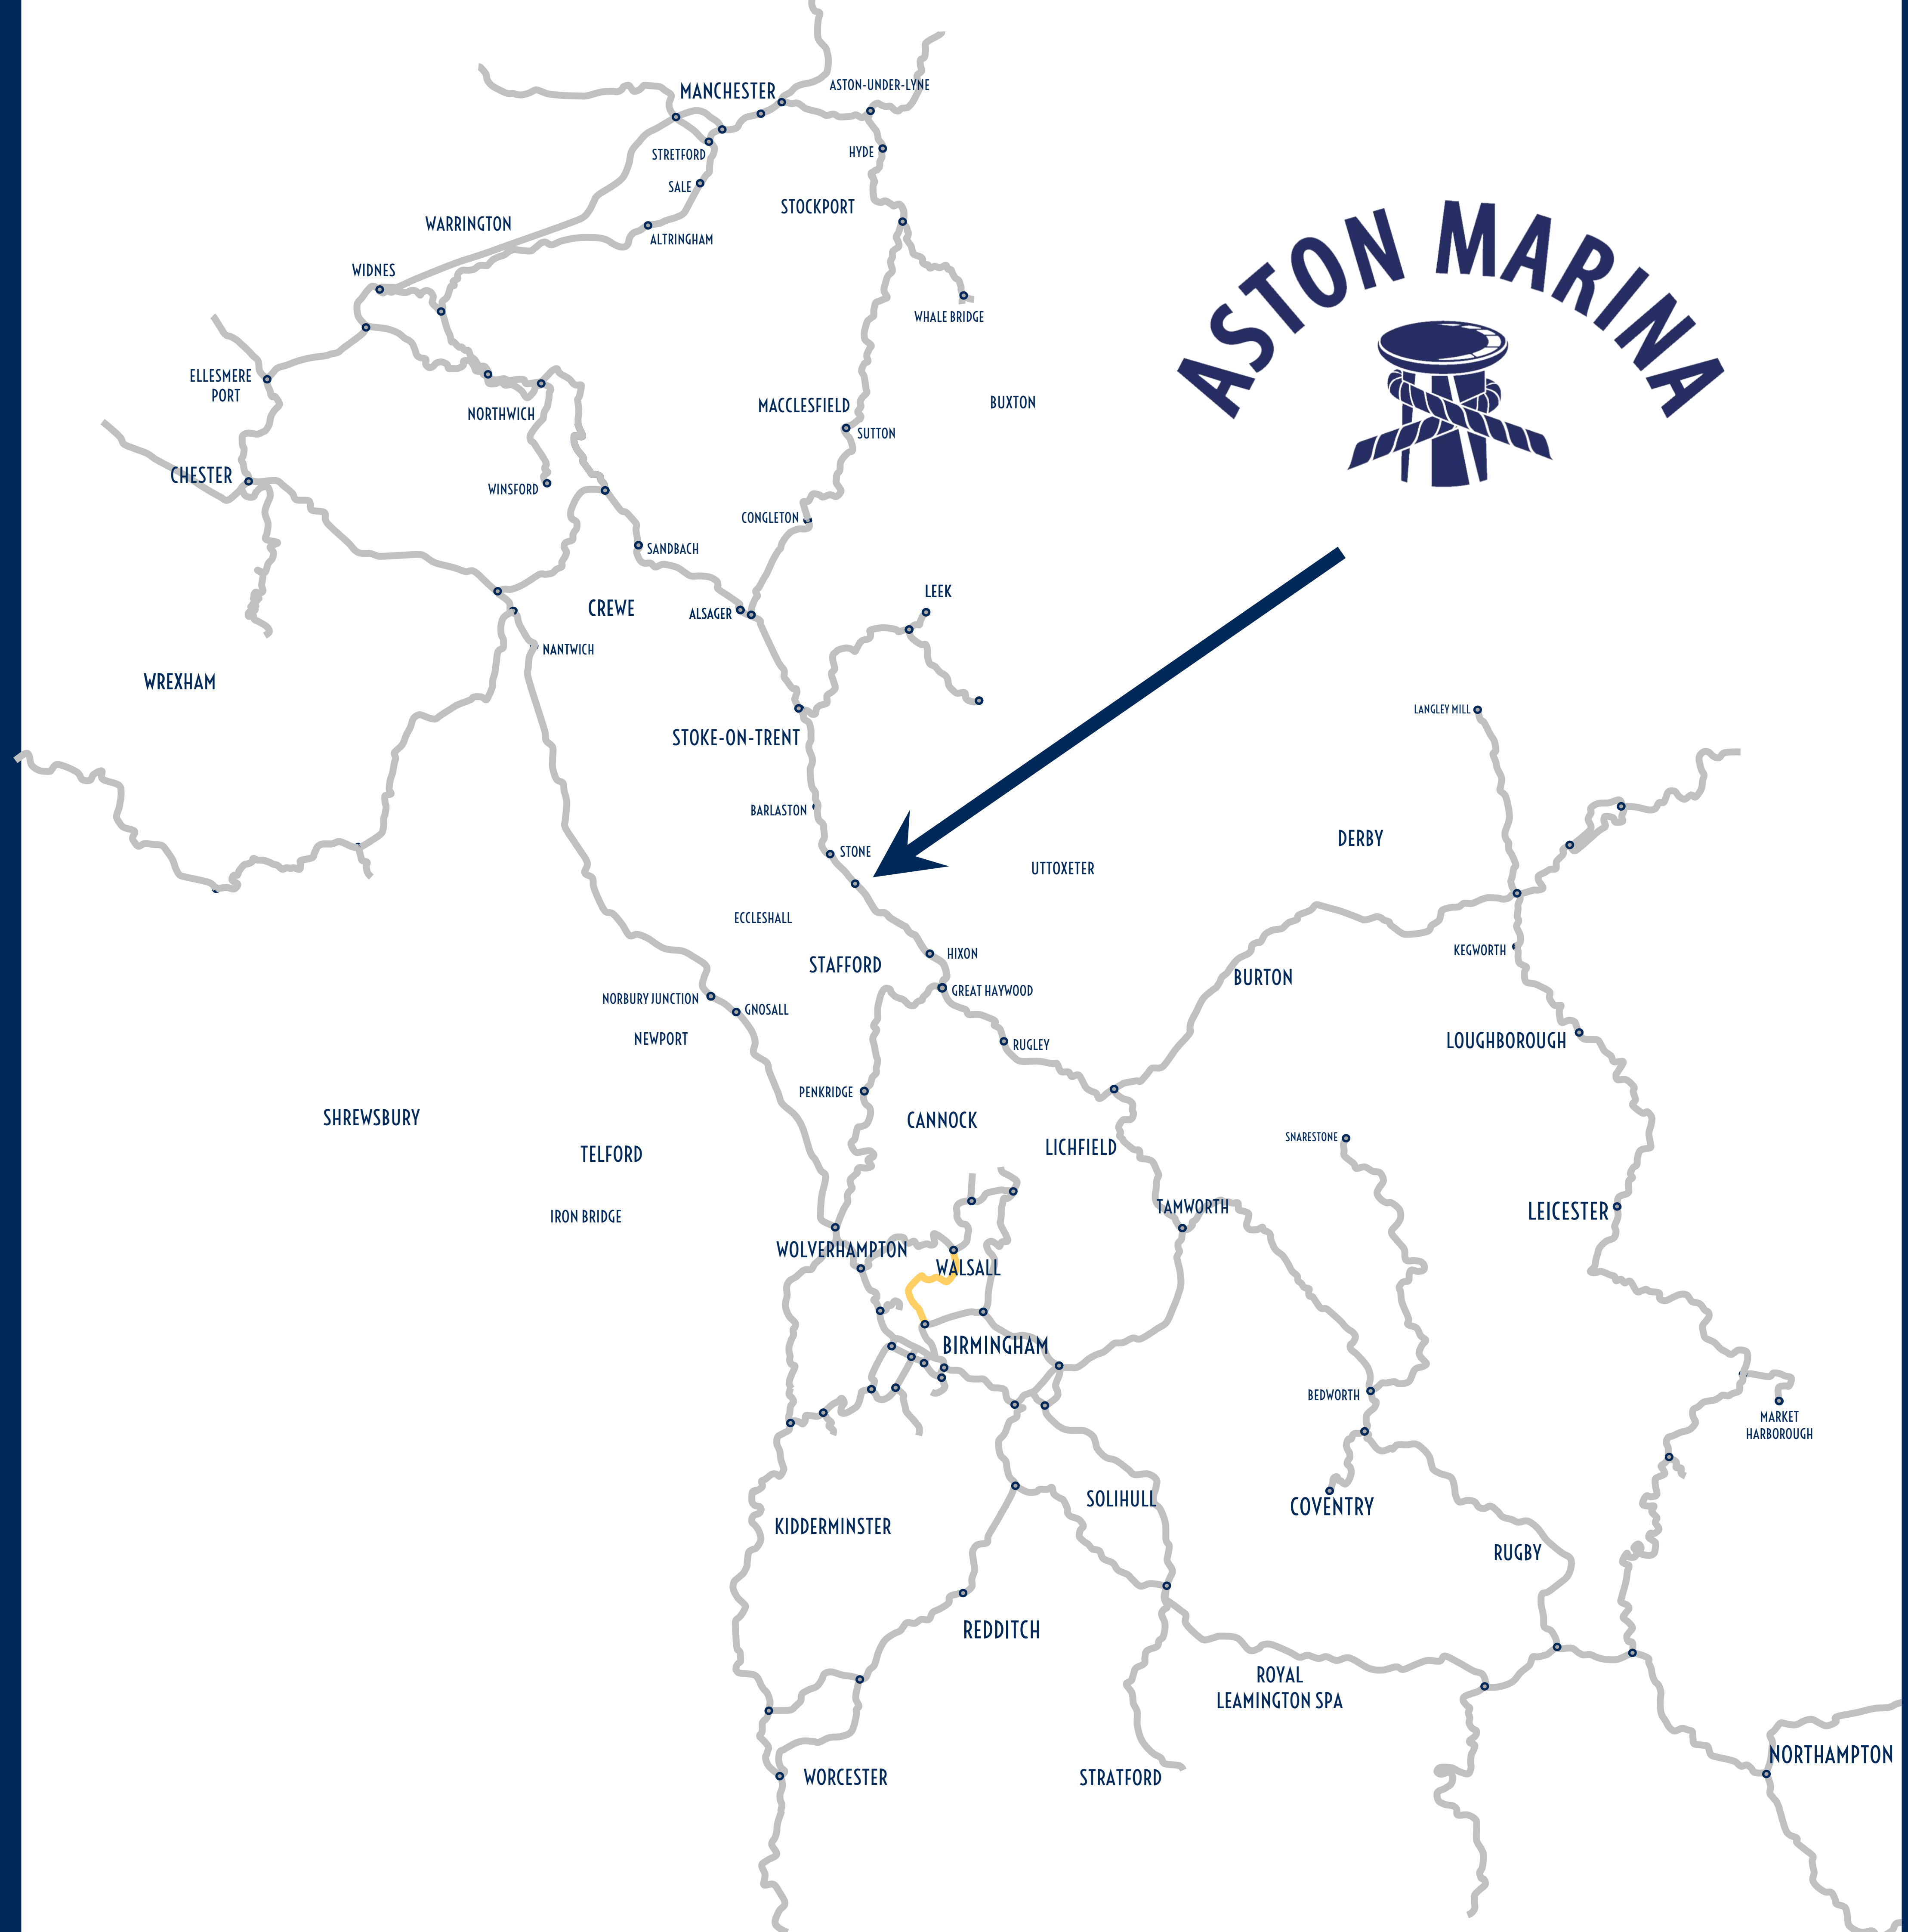

at the heart of the
CANAL NETWORK

- Trent & Mersey
- Staffordshire & Worcestershire Canal
- Caudon Canal
- Macclesfield Canal
- Shropshire Union Canal
- Shropshire Union Canal - Middlewich Branch
- Llangollen Canal
- Llangollen Canal - Prees Branch
- Grand Union Canal
- Leicester Grand Union Canal & River Soar
- Birmingham & Fradley Canal
- Stratford & North Stratford Canal
- Worcester & Birmingham Canal
- Birmingham Canal Navigations
- Rushall Canal
- **Walsall Canal**
- Tame Valley Canal
- Coventry Canal
- Droitwich Barge Canal
- Ashby Canal
- Oxford Canal
- Dudley Canal
- Erewash Canal
- Wryly & Essington Canal
- Bridgewater Canal
- River Dee
- Weaver Canal
- Manchester Ship Canal
- Peak Forest Canal
- Ashton Canal
- Rochdale Canal