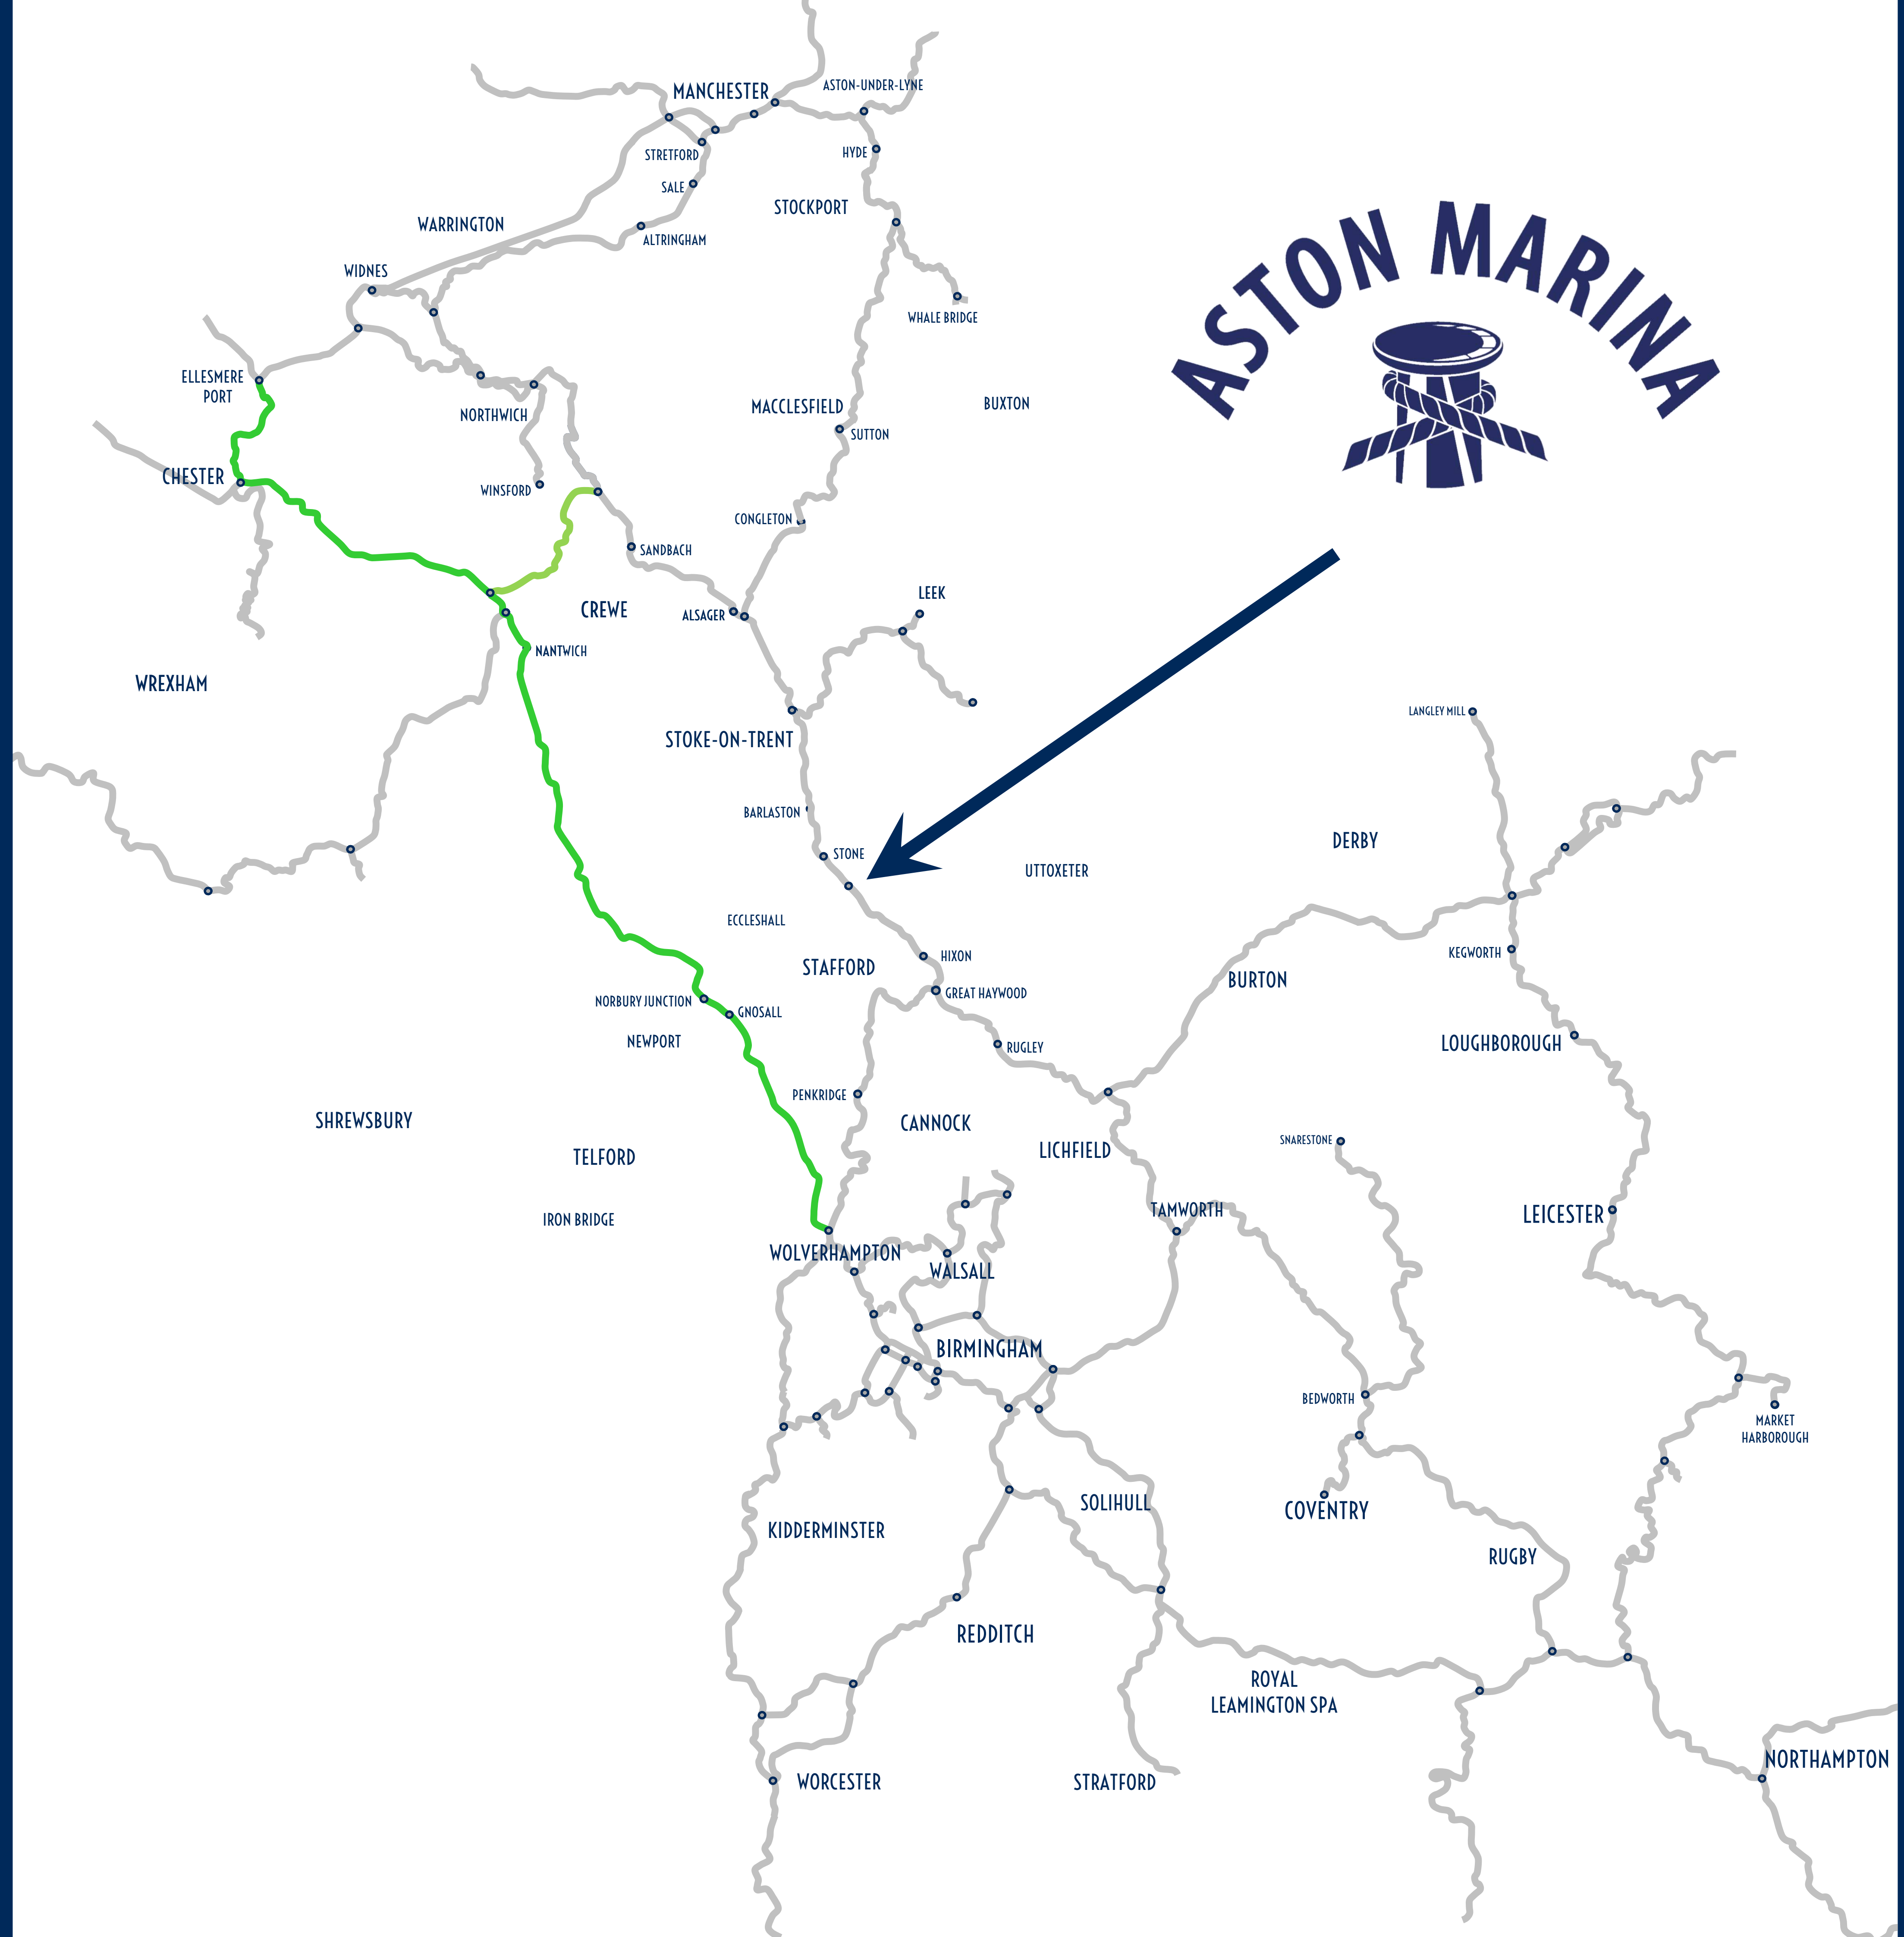

at the heart of the
CANAL NETWORK

- Trent & Mersey
- Staffordshire & Worcestershire Canal
- Caudon Canal
- Macclesfield Canal
- Shropshire Union Canal
- Shropshire Union Canal - Middlewich Branch
- Llangollen Canal
- Llangollen Canal - Prees Branch
- Grand Union Canal
- Leicester Grand Union Canal & River Soar
- Birmingham & Fradley Canal
- Stratford & North Stratford Canal
- Worcester & Birmingham Canal
- Birmingham Canal Navigations
- Rushall Canal
- Walsall Canal
- Tame Valley Canal
- Coventry Canal
- Droitwich Barge Canal
- Ashby Canal
- Oxford Canal
- Dudley Canal
- Erewash Canal
- Wryly & Essington Canal
- Bridgewater Canal
- River Dee
- Weaver Canal
- Manchester Ship Canal
- Peak Forest Canal
- Ashton Canal
- Rochdale Canal