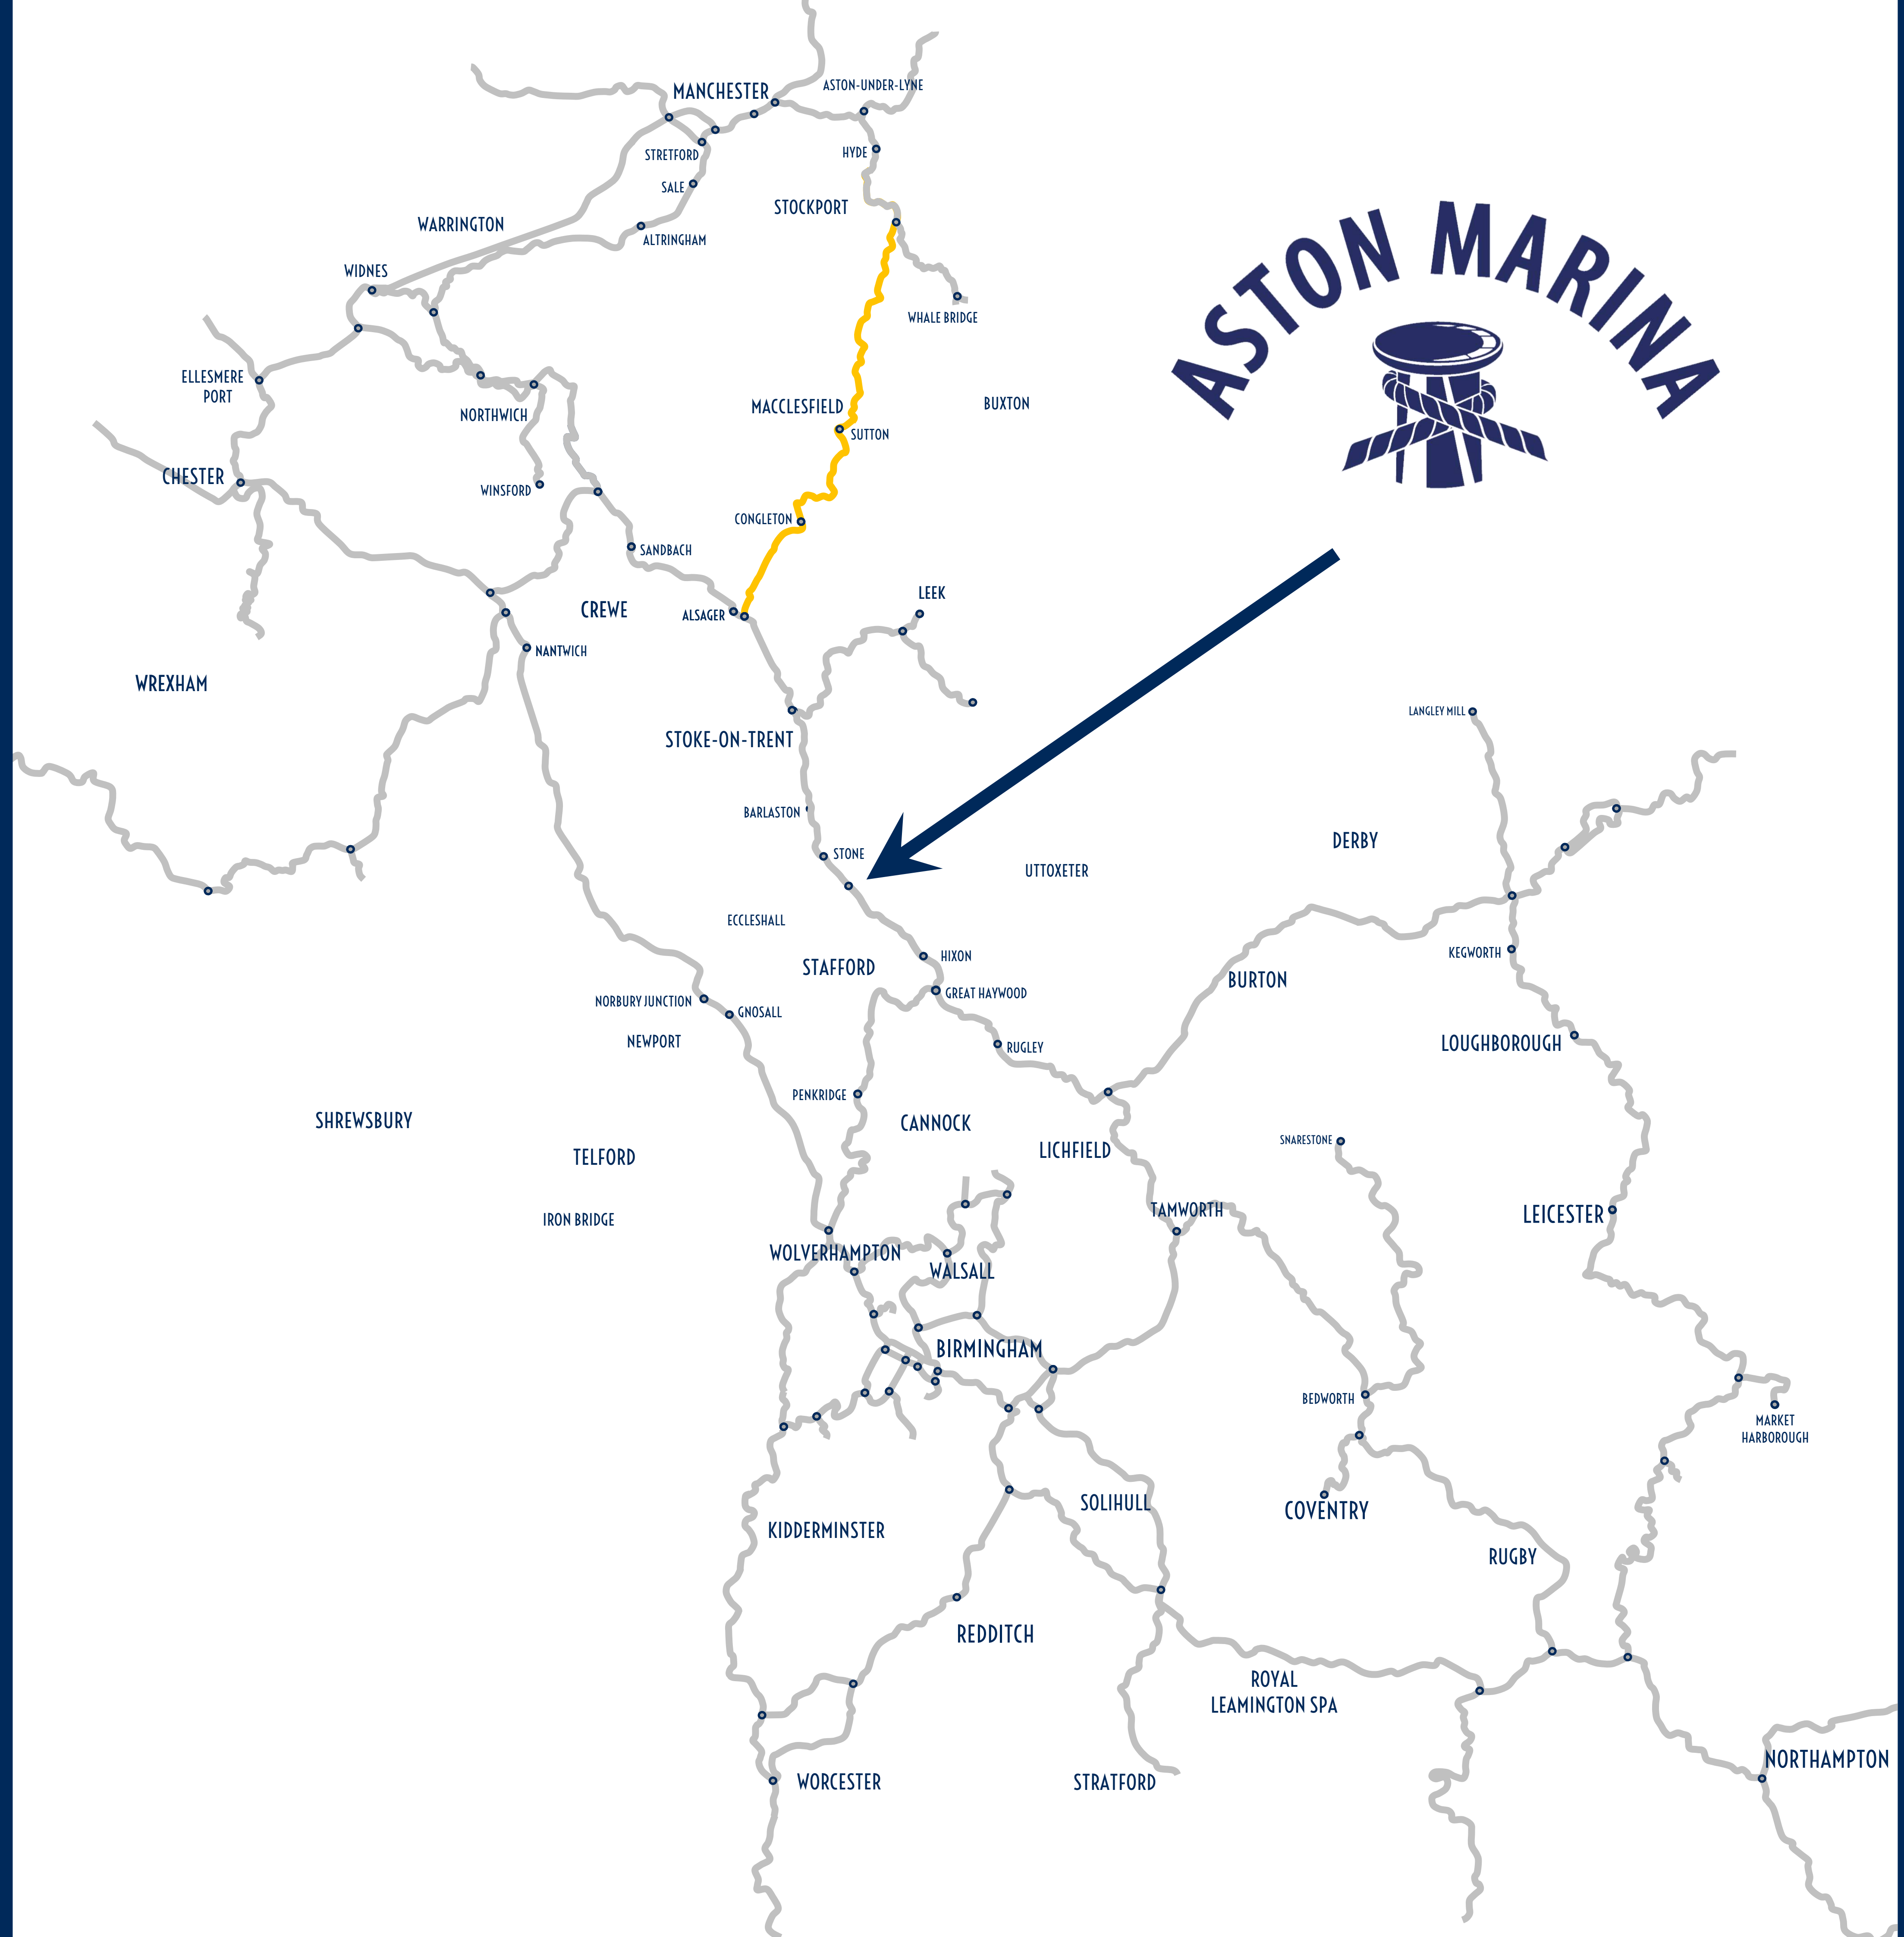

at the heart of the
CANAL NETWORK

- Trent & Mersey
- Staffordshire & Worcestershire Canal
- Caudon Canal
- **Macclesfield Canal**
- Shropshire Union Canal
- Shropshire Union Canal - Middlewich Branch
- Llangollen Canal
- Llangollen Canal - Prees Branch
- Grand Union Canal
- Leicester Grand Union Canal & River Soar
- Birmingham & Fradley Canal
- Stratford & North Stratford Canal
- Worcester & Birmingham Canal
- Birmingham Canal Navigations
- Rushall Canal
- Walsall Canal
- Tame Valley Canal
- Coventry Canal
- Droitwich Barge Canal
- Ashby Canal
- Oxford Canal
- Dudley Canal
- Erewash Canal
- Wryly & Essington Canal
- Bridgewater Canal
- River Dee
- Weaver Canal
- Manchester Ship Canal
- Peak Forest Canal
- Ashton Canal
- Rochdale Canal