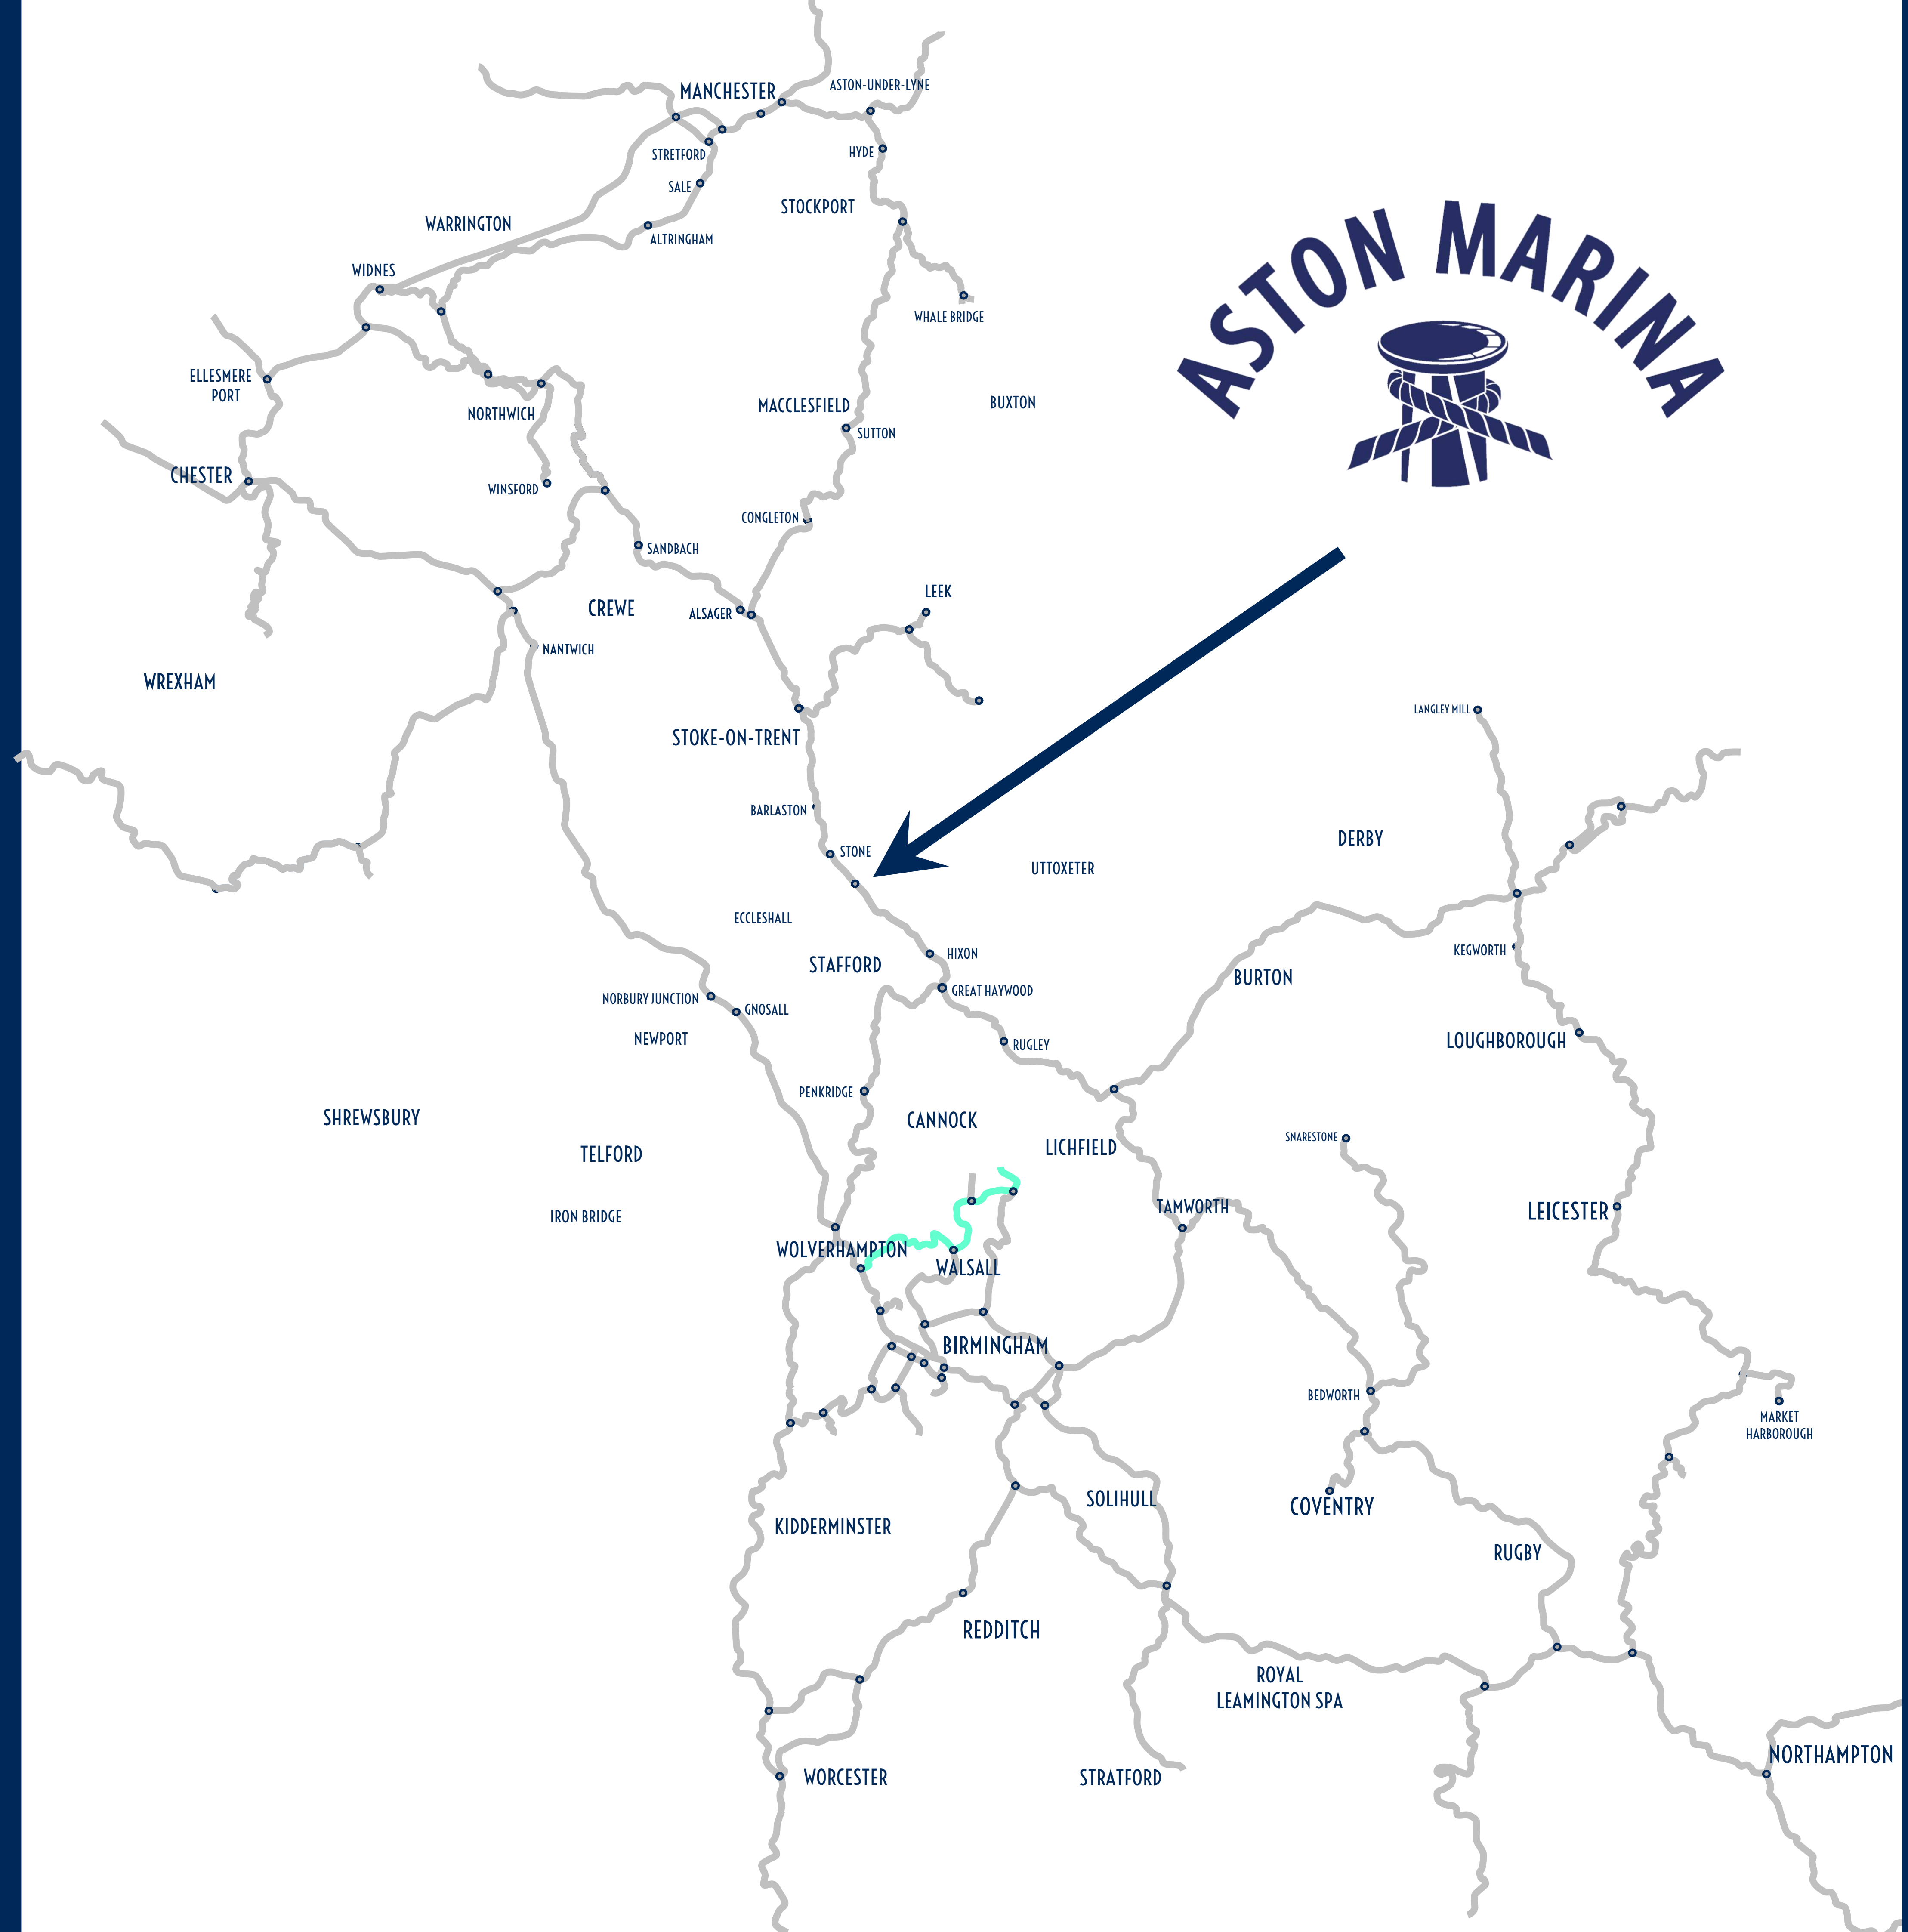

at the heart of the
CANAL NETWORK

- Trent & Mersey
- Staffordshire & Worcestershire Canal
- Caudon Canal
- Macclesfield Canal
- Shropshire Union Canal
- Shropshire Union Canal - Middlewich Branch
- Llangollen Canal
- Llangollen Canal - Prees Branch
- Grand Union Canal
- Leicester Grand Union Canal & River Soar
- Birmingham & Fradley Canal
- Stratford & North Stratford Canal
- Worcester & Birmingham Canal
- Birmingham Canal Navigations
- Rushall Canal
- Walsall Canal
- Tame Valley Canal
- Coventry Canal
- Droitwich Barge Canal
- Ashby Canal
- Oxford Canal
- Dudley Canal
- Erewash Canal
- **Wryly & Essington Canal**
- Bridgewater Canal
- River Dee
- Weaver Canal
- Manchester Ship Canal
- Peak Forest Canal
- Ashton Canal
- Rochdale Canal