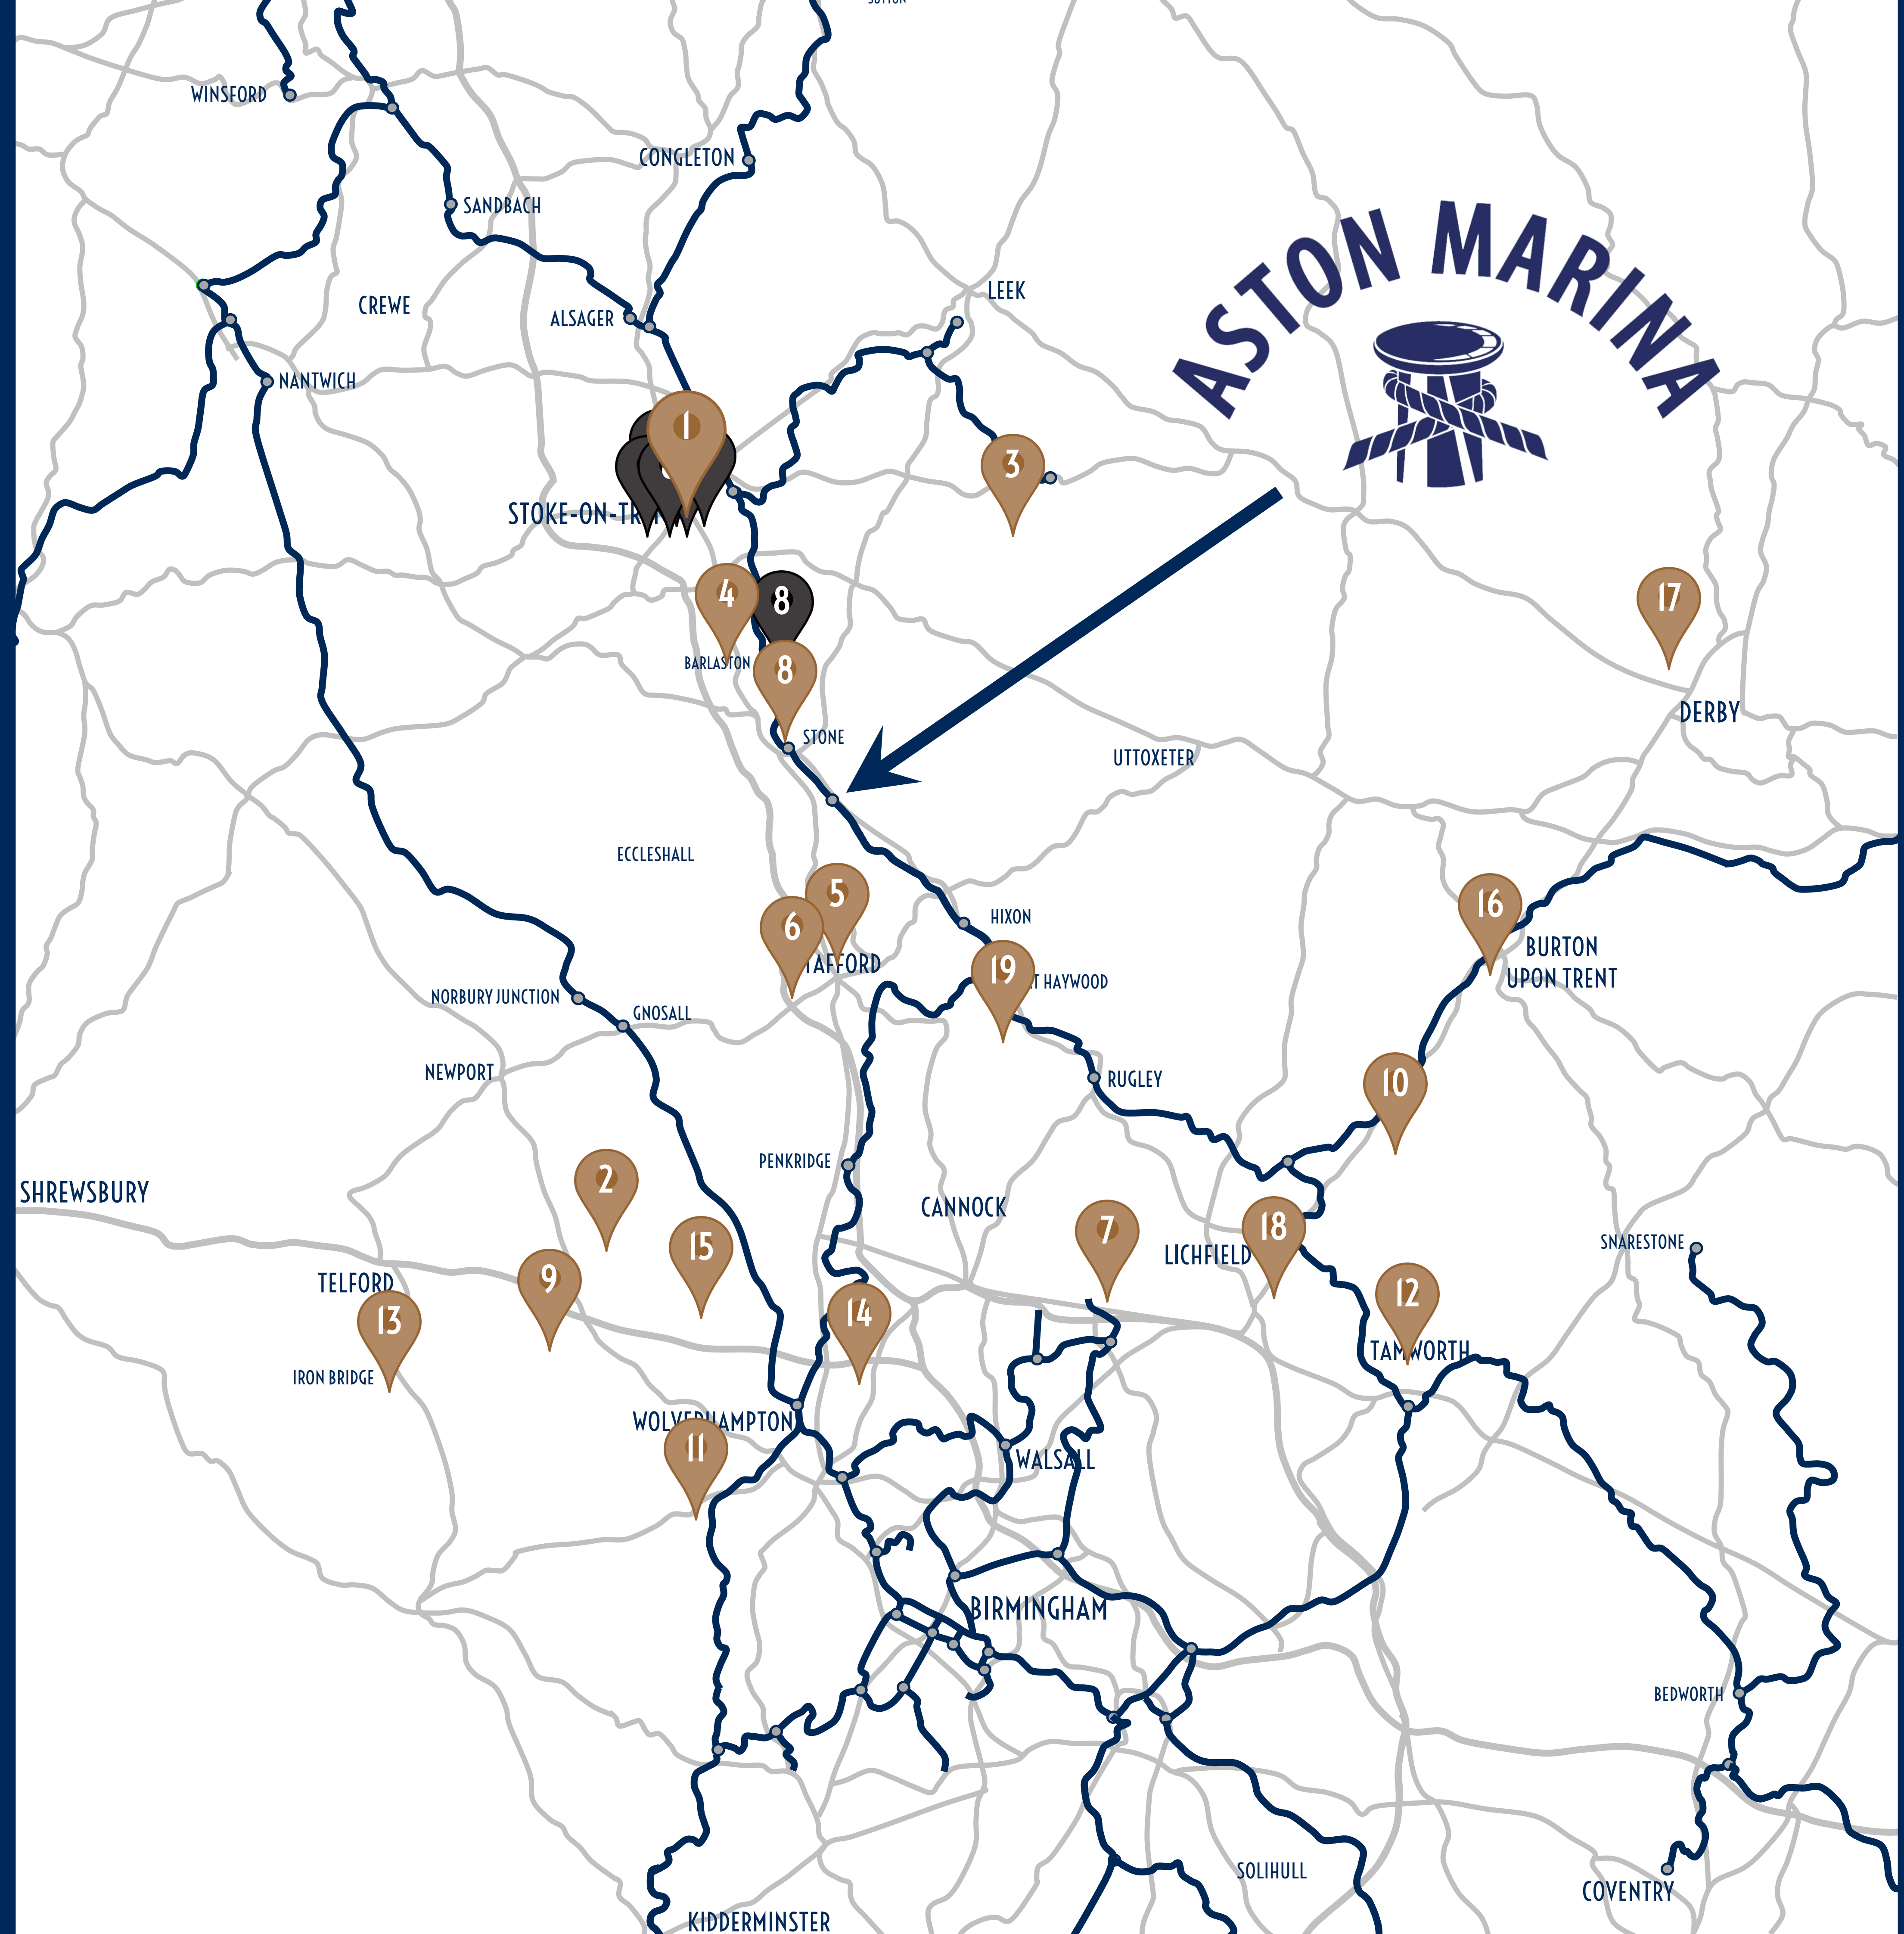

THEATRES

- 1 Gatehouse Theatre, Stafford
- 2 New Vic Theatre, Newcastle-Under-Lyme
- 4 Regent Theatre, Hanley
- 4 Victoria Hall, Hanley
- 5 Lichfield Garrick Theatre
- 6 Old Rep Theatre, Birmingham
- 7 Birmingham Hippodrome
- 8 New Alexander Theatre, Birmingham
- 9 Birmingham Repertory Theatre
- 10 The Grand Theatre, Wolverhampton
- 11 Oakengates Theatre, Telford

at the heart of the
CANAL NETWORK

HISTORICAL ATTRACTIONS

- 1 The Potteries see below
- 2 Weston Park
- 3 Churnet Valley Railway
- 4 Trentham Estate
- 5 Ancient High House, Stafford
- 6 Stafford Castle
- 7 Chasewater Railway
- 8 Limestone Brewery, Stone
- 9 Royal Air Force Museum, Cosford
- 10 National Memorial Arboretum, Alrewas
- 11 Wightwick Manor & Gardens
- 12 Tamworth Castle
- 13 Iron Bridge Gorge
- 14 Moesley Old Hall
- 15 Chillington Hall
- 16 National Brewery Centre, Burton-On-Trent
- 17 Kedleston Hall, Derby
- 18 Lichfield Cathedral
- 19 Shugborough Estate

POTTERIES

- 1 Middleport
- 2 Spode
- 3 Love Clay
- 4 Gladstone
- 5 Moorecroft
- 6 Emma Bridgewater
- 7 Portmerrion
- 8 Wedgewood

at the heart of the
CANAL NETWORK

NATURE & WILDLIFE

- 1 Trentham Estate
- 2 Trentham Monkey Forest
- 3 National Memorial Arboretum, Alrewas
- 4 Cannock Chase
- 5 The Roaches
- 6 The Enchanted Glen Trail
- 7 Westport Lake
- 8 Severn Valley Country Park
- 9 Dovedale
- 10 Bidulph Grange
- 11 Peake Wildlife Park
- 12 Dudley Zoo
- 13 Twycross Zoo
- 14 National Sea Life Centre, Birmingham

at the heart of the
CANAL NETWORK

ACTIVITIES & ADVENTURE

- 1 Alton Towers
- 2 Drayton Manor Park
- 3 Flip Out Stoke, Stone
- 4 Water World
- 5 Go Ape, Birches Valley
- 6 Driveme, Seighford
- 7 Midland Karting, Lichfield
- 8 Snow Dome, Tamworth
- 9 Uttoxeter Racecourse
- 10 National Sea Life Centre, Birmingham
- 11 Bear Grylls Adventure
- 12 Land Rover Experience
- 13 Wolverhampton Racecourse