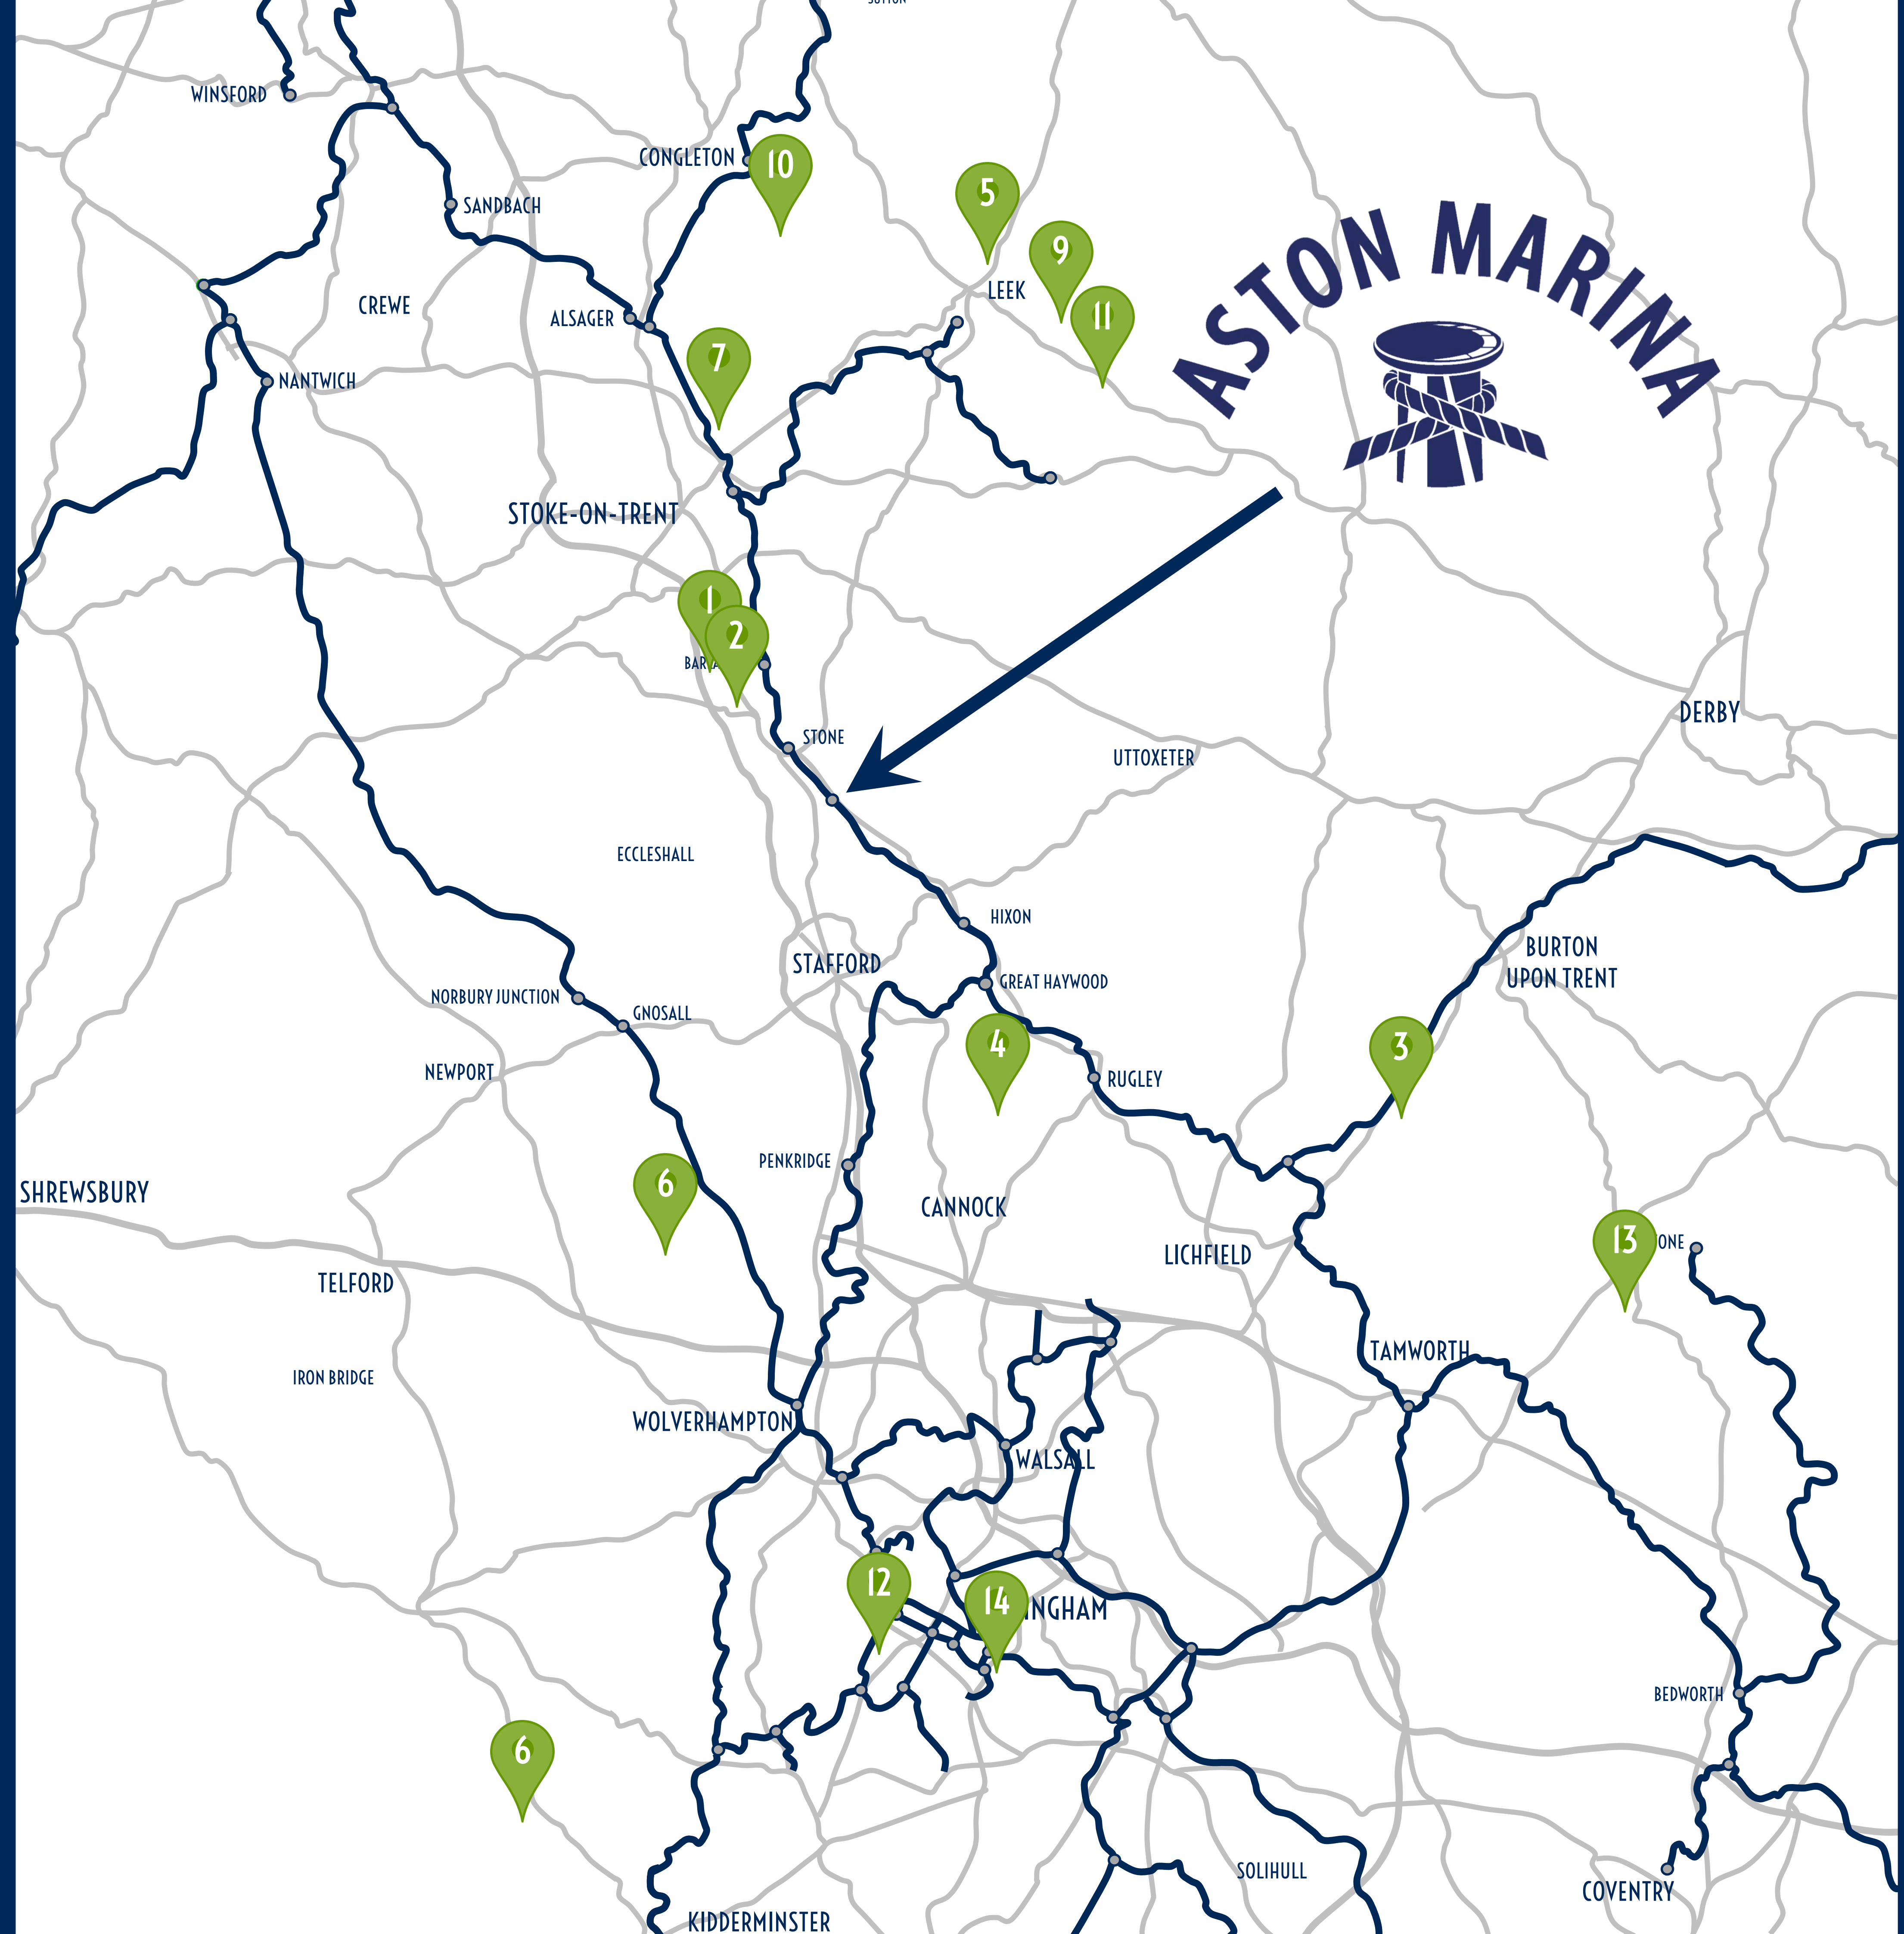

THEATRES

- 1 Gatehouse Theatre, Stafford
- 2 New Vic Theatre, Newcastle-Under-Lyme
- 4 Regent Theatre, Hanley
- 4 Victoria Hall, Hanley
- 5 Lichfield Garrick Theatre
- 6 Old Rep Theatre, Birmingham
- 7 Birmingham Hippodrome
- 8 New Alexander Theatre, Birmingham
- 9 Birmingham Repertory Theatre
- 10 The Grand Theatre, Wolverhampton
- 11 Oakengates Theatre, Telford

at the heart of the
CANAL NETWORK

HISTORICAL ATTRACTIONS

- 1 The Potteries see below
- 2 Weston Park
- 3 Churnet Valley Railway
- 4 Trentham Estate
- 5 Ancient High House, Stafford
- 6 Stafford Castle
- 7 Chasewater Railway
- 8 Limestone Brewery, Stone
- 9 Royal Air Force Museum, Cosford
- 10 National Memorial Arboretum, Alrewas
- 11 Wightwick Manor & Gardens
- 12 Tamworth Castle
- 13 Iron Bridge Gorge
- 14 Moesley Old Hall
- 15 Chillington Hall
- 16 National Brewery Centre, Burton-On-Trent
- 17 Kedleston Hall, Derby
- 18 Lichfield Cathedral
- 19 Shugborough Estate

POTTERIES

- 1 Middleport
- 2 Spode
- 3 Love Clay
- 4 Gladstone
- 5 Moorecroft
- 6 Emma Bridgewater
- 7 Portmerrion
- 8 Wedgewood

at the heart of the
CANAL NETWORK

NATURE & WILDLIFE

- 1 Trentham Estate
- 2 Trentham Monkey Forest
- 3 National Memorial Arboretum, Alrewas
- 4 Cannock Chase
- 5 The Roaches
- 6 The Enchanted Glen Trail
- 7 Westport Lake
- 8 Severn Valley Country Park
- 9 Dovedale
- 10 Bidulph Grange
- 11 Peake Wildlife Park
- 12 Dudley Zoo
- 13 Twycross Zoo
- 14 National Sea Life Centre, Birmingham

at the heart of the
CANAL NETWORK

ACTIVITIES & ADVENTURE

- 1 Alton Towers
- 2 Drayton Manor Park
- 3 Flip Out Stoke, Stone
- 4 Water World
- 5 Go Ape, Birches Valley
- 6 Driveme, Seighford
- 7 Midland Karting, Lichfield
- 8 Snow Dome, Tamworth
- 9 Uttoxeter Racecourse
- 10 National Sea Life Centre, Birmingham
- 11 Bear Grylls Adventure
- 12 Land Rover Experience
- 13 Wolverhampton Racecourse