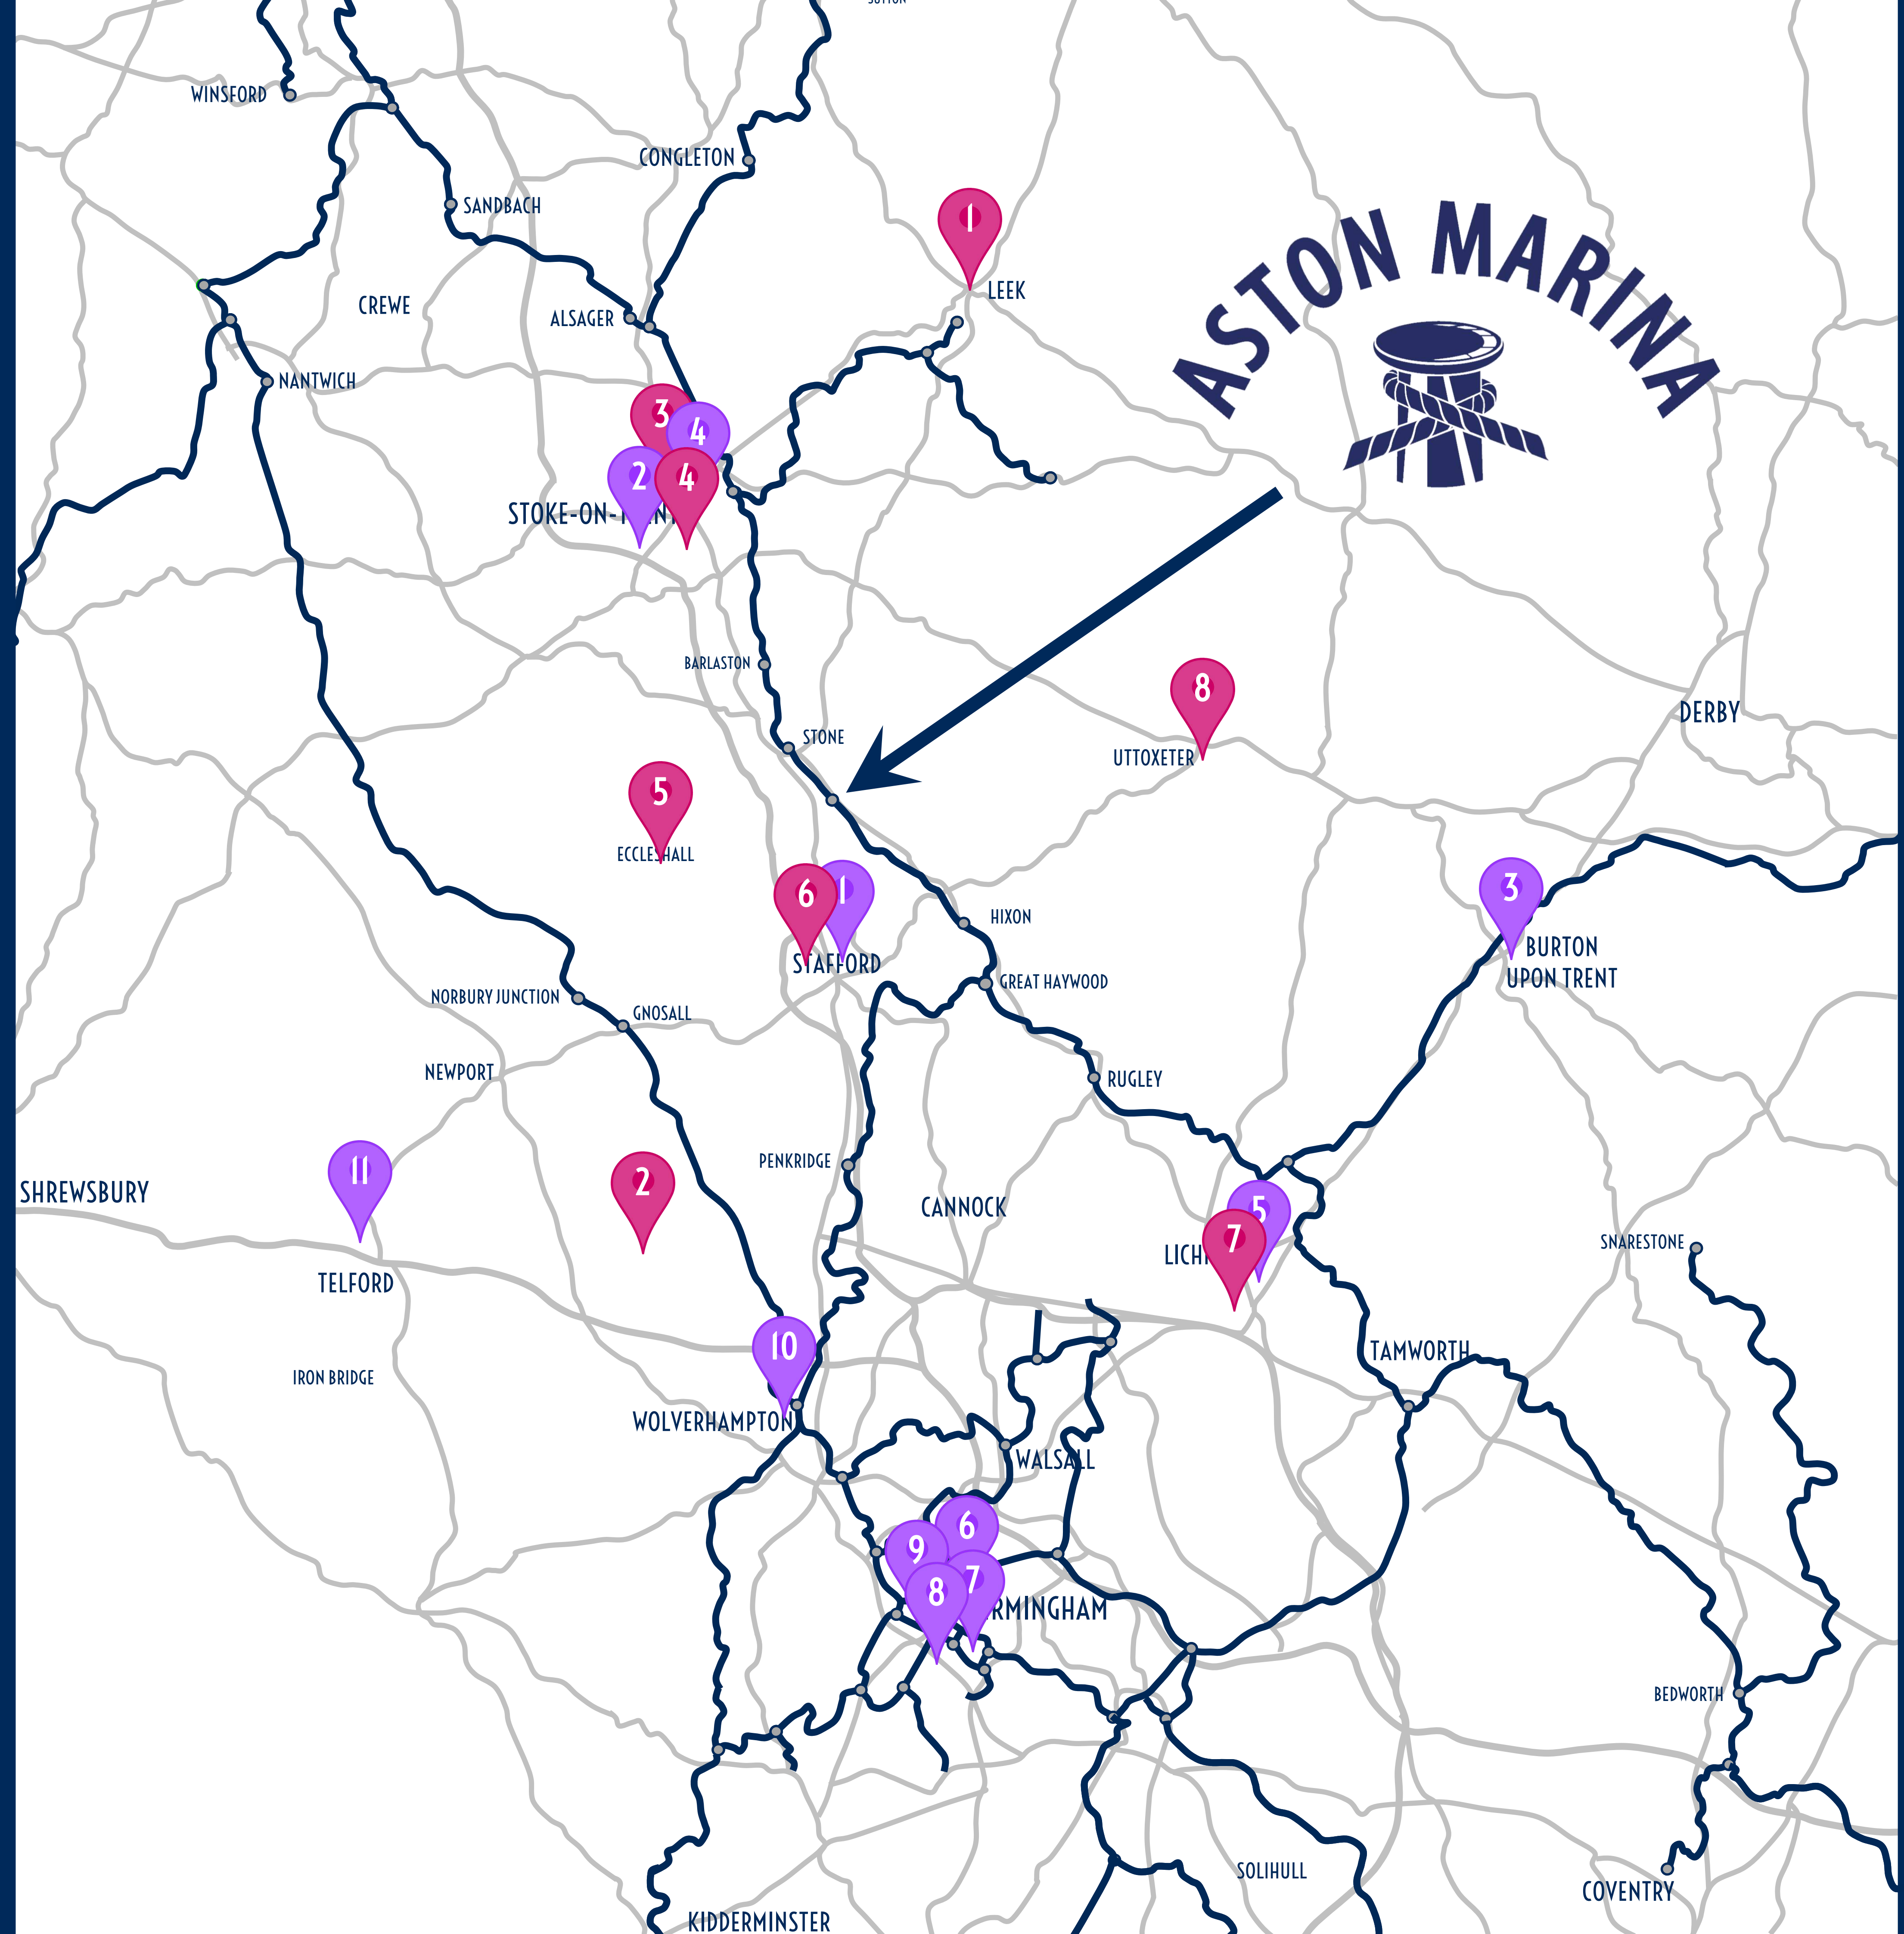

at the heart of the
CANAL NETWORK

ARTS & CULTURE

- 1 Nicholson Museum & Art Gallery
- 2 Granary Art Gallery, Weston Park
- 3 Barewall Gallery, Stoke-On-Trent
- 4 Potteries Museum & Art Gallery, Stoke-On-Trent
- 5 Gallery at 12, Eccleshall
- 6 Riverside Gallery, Stafford
- 7 Emporium Art Galley, Lichfield
- 8 Racecourse Gallery, Uttoxeter

THEATRES

- 1 Gatehouse Theatre, Stafford
- 2 New Vic Theatre, Newcastle-Under-Lyme
- 4 Regent Theatre, Hanley
- 4 Victoria Hall, Hanley
- 5 Lichfield Garrick Theatre
- 6 Old Rep Theatre, Birmingham
- 7 Birmingham Hippodrome
- 8 New Alexander Theatre, Birmingham
- 9 Birmingham Repertory Theatre
- 10 The Grand Theatre, Wolverhampton
- 11 Oakengates Theatre, Telford